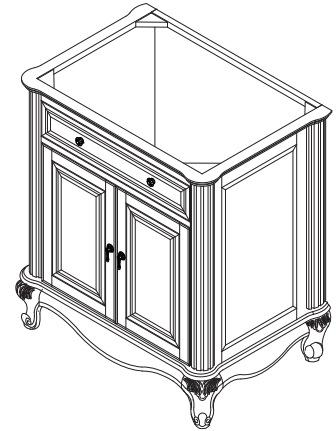

## FEATURES

- Early American design with distressed features
- Hand carved wood accents
- Solid birch construction with cherry veneer
- Interior drawer for storage

## NOMINAL DIMENSIONS

- 36" Width x 21" Depth x 34" Height