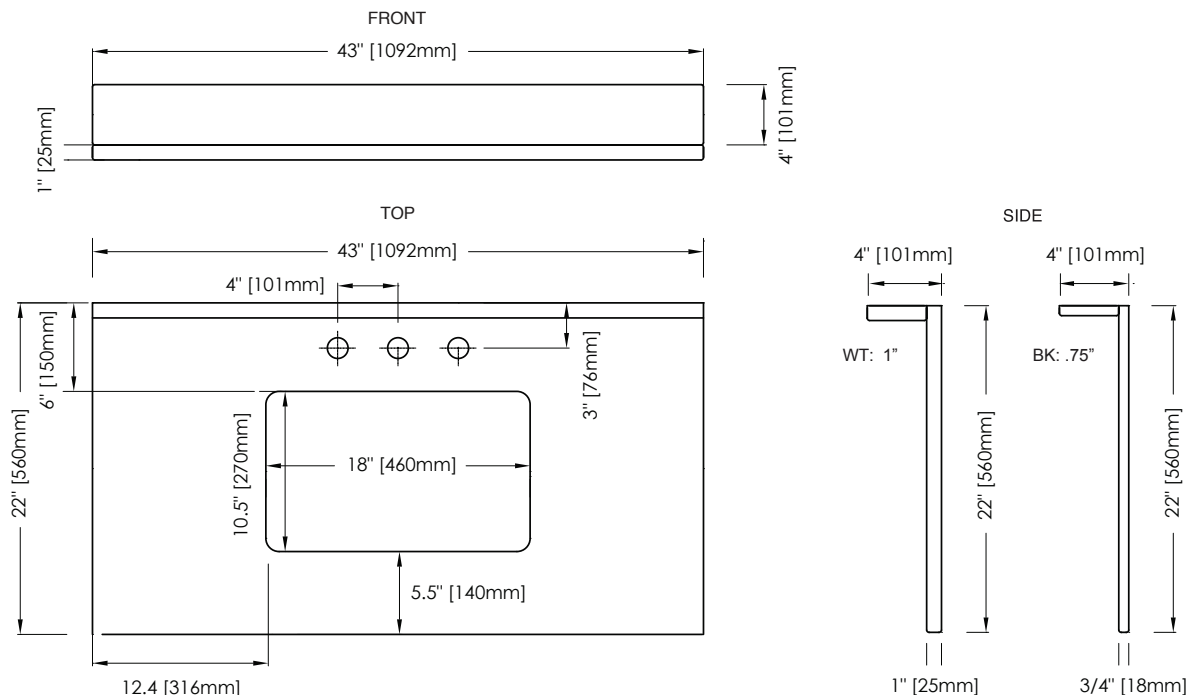

PRODUCT DIAGRAM

Clean the vanity top with a soft cloth and a mild cleanser.