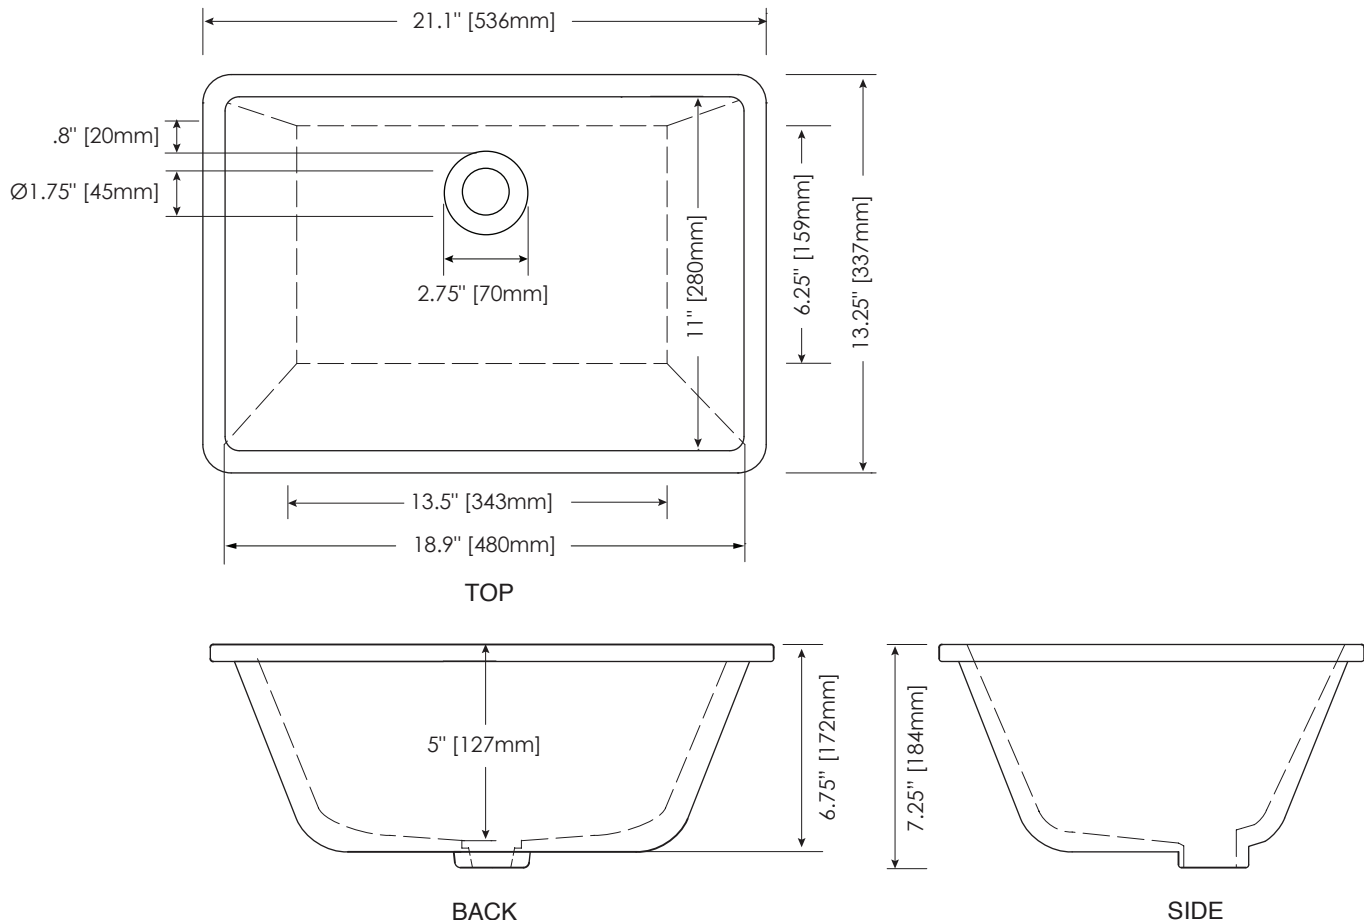

FEATURES

- Undermount application
- Vitreous china with overflow

COLORS / FINISHES

- White

NOMINAL DIMENSIONS

- 21.1" Width x 13.25" Depth x 7.25" Height

* All fixture dimensions are nominal and may vary with the range of tolerances established by ASME/ANSI Standard A112.19.2M.

SPECIFIED MODEL

MODEL	DESCRIPTION	COLORS / FINISHES
CUM198RWT	18" Rectangular Undermount Vitreous China	□ White

RECOMMENDED COMPONENT		
UM110xx or GS110xx	Umbrella Pop-up Drain or Grid Drain w/overflow	□ Brushed Nickel □ Chrome

PRODUCT DIAGRAM

* Please note that all stated sizes are nominal and may vary slightly within the normal range of tolerances. Measurements were taken to outside edges.