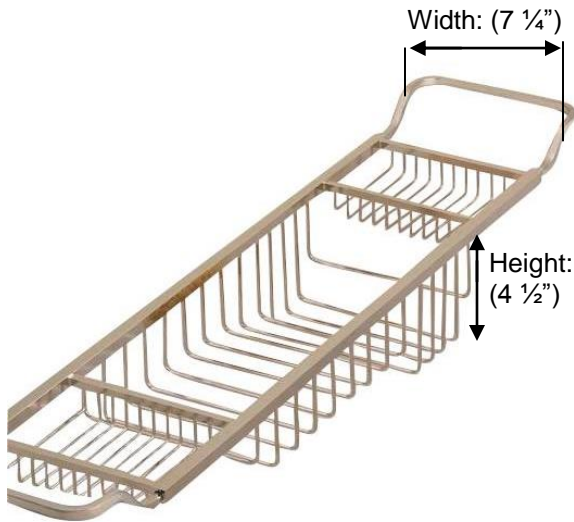

ESSENTIALS

53414 Contemporary, Adjustable Large Bathtub Rack

Length Closed: 33 3/4"
Length Open (Max.): 38"
Tub Opening (Min.): 26 1/2"

Description:

Contemporary, adjustable large bathtub rack

Finishes:

-  CR – Chrome
-  PV – Polished Brass
-  UB – Unlacquered Brass
-  NI – Polished Nickel
-  ES – Satin Nickel
-  GD – Gold

Material:
Brass

Country of Origin:

Portugal

All Dimensions are approximate