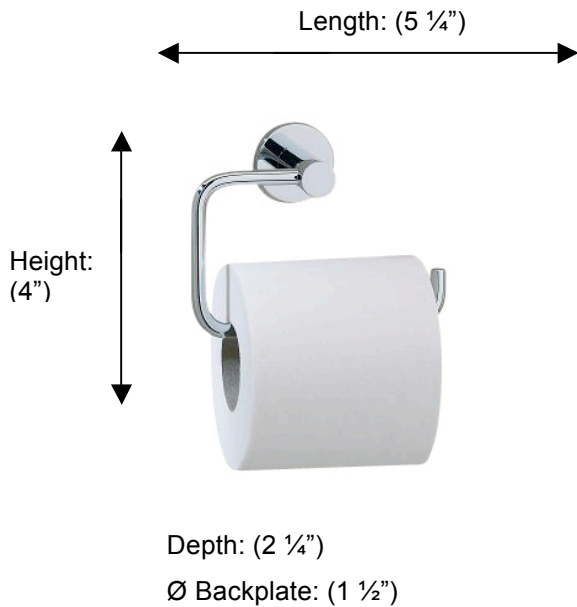

PORTO

67524 TOILET ROLL HOLDER WITHOUT LID

**Description:**

Toilet Roll Holder w/o Lid

Finishes:

-  CR – Chrome
-  PV – Polished Brass
-  UB – Unlacquered Brass
-  MB – Matte Black
-  NI – Polished Nickel
-  ES – Satin Nickel
-  GD – Gold

Material:

Brass

Method of Fixing:

Direct to wall

Country of Origin:

Portugal

All Dimensions are approximate