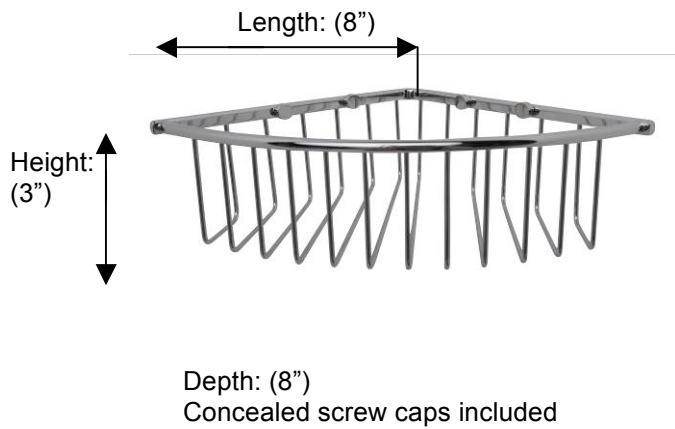

ESSENTIALS

53422 Corner Wire Soap Basket Large

**Description:**

Corner wire soap basket large

Finishes:

-  CR – Chrome
-  PV – Polished Brass
-  NI – Polished Nickel
-  ES – Satin Nickel

Material:

Brass

Method of Fixing:

Direct to wall

Country of Origin:

Portugal