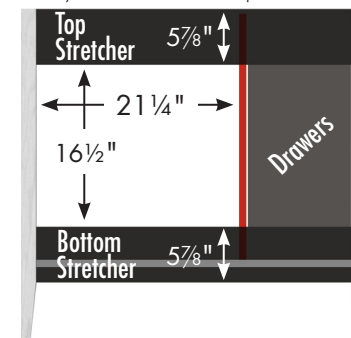

internal dividers

Vanity back clear openings for plumbing
(may need to cut adjustable shelf)

36" Newhalem Vanity
Drawers Right
 36" wide
 34½" tall
 21½" or 19" front-to-back