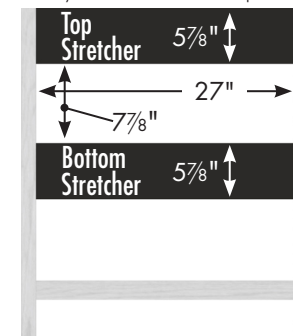

Adjustable/removable shelf under basin behind doors

Vanity back clear openings for plumbing (may need to cut adjustable shelf)

**30" Alki Spa Vanity**  
**No Side Drawers**  
 30" wide  
 34½" tall  
 21" or 18" front-to-back