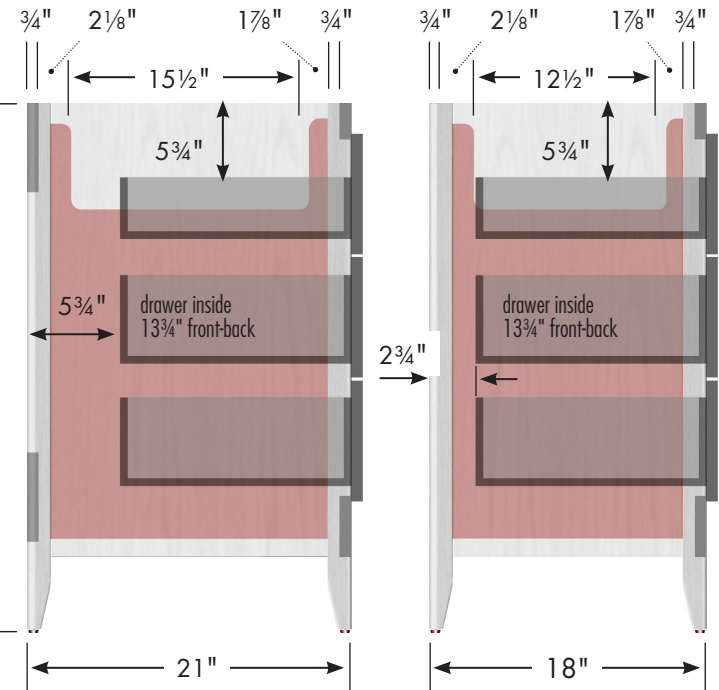

Adjustable/removable shelf under basin behind doors

internal dividers

Vanity back clear openings for plumbing (may need to cut adjustable shelf)

48" Wallingford Vanity

48" wide
34½" tall
21" or 18" front-to-back