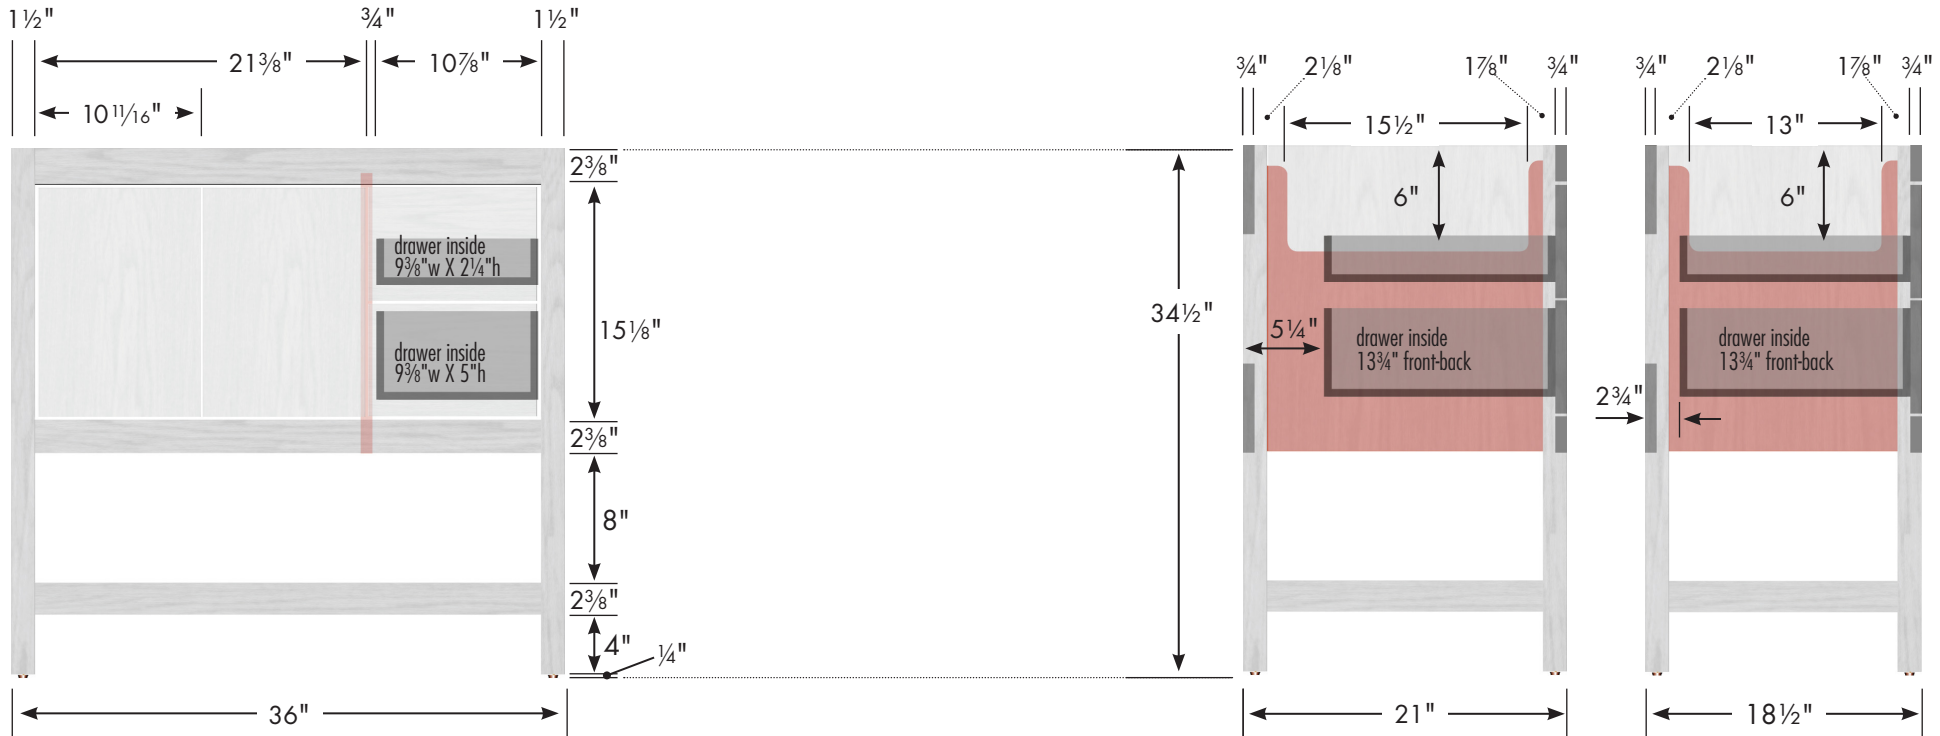

# STRASSER

Specifications:

**Alki Spa Vanity**  
**36" w, 34½" h, drawers right**

internal dividers

Vanity back clear openings for plumbing

**36" Alki Spa Vanity**  
**Drawers Right**  
 36" wide  
 34½" tall  
 21" or 18½" front-to-back