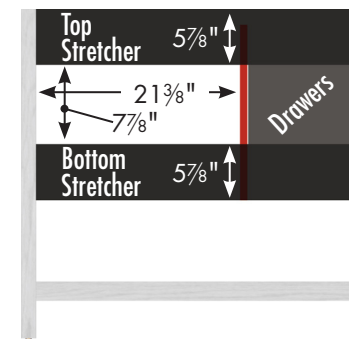

# STRASSER

Specifications:

**Alki Spa Vanity**  
**36" w, 34½" h, drawers right**

internal dividers

Vanity back clear openings for plumbing

**36" Alki Spa Vanity**  
**Drawers Right**  
 36" wide  
 34½" tall  
 21" or 18½" front-to-back