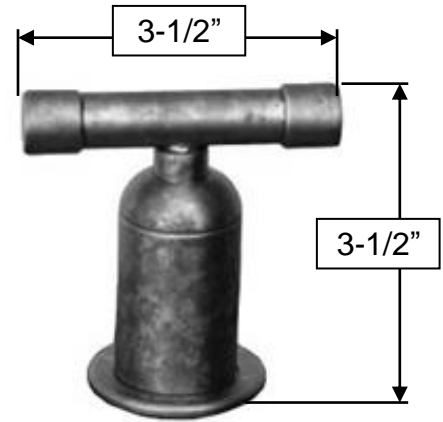

# PRODUCT SPECIFICATIONS

Wherever Deck Faucet with Gooseneck Spout  
WE-LAV-DM-GN

Oct 2016

- 1-1/2" Maximum countertop thickness
- Includes Lift & Turn drain
- Offset and Cross handles available
- Custom sizes and finishes available
- ADA Compliant

Connection	1/2" NPT
Valve	1/2" Ceramic
GPM	1.2