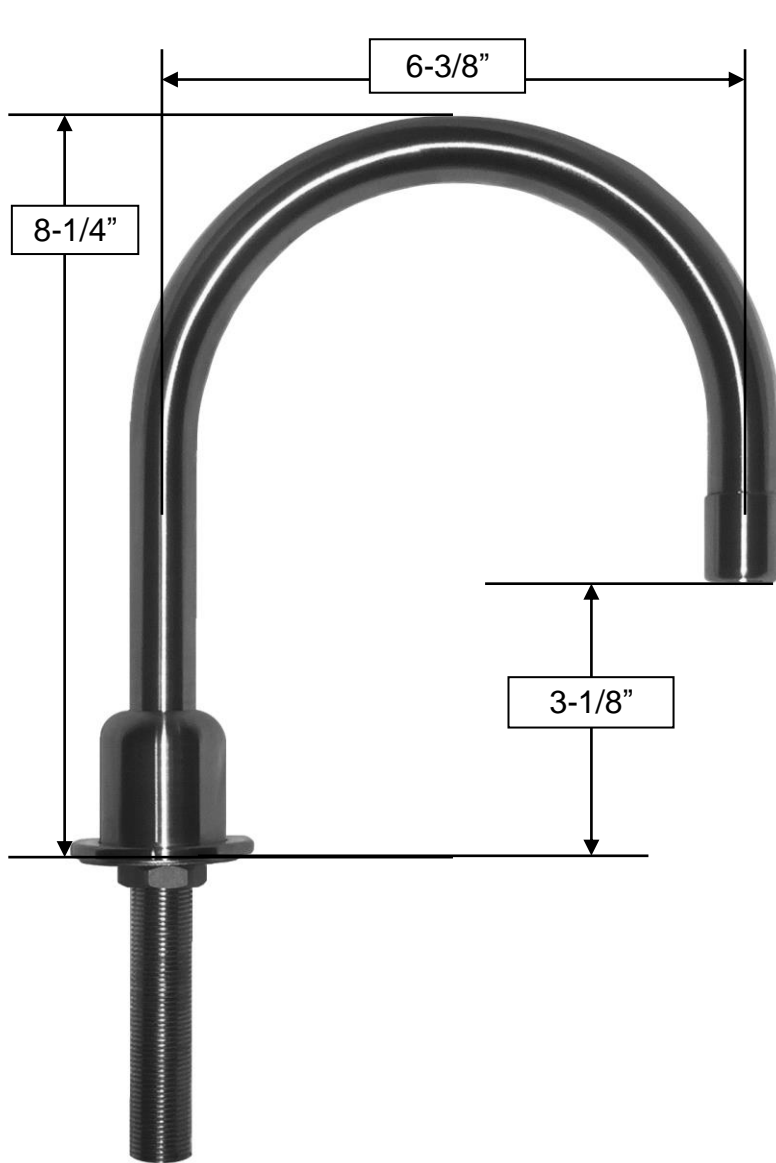

# PRODUCT SPECIFICATIONS

Wherever Deck Faucet with Gooseneck Spout  
WE-LAV-DM-GN

Oct 2016

- 1-1/2" Maximum countertop thickness
- Includes Lift & Turn drain
- Offset and Cross handles available
- Custom sizes and finishes available
- ADA Compliant

Connection	1/2" NPT
Valve	1/2" Ceramic
GPM	1.2