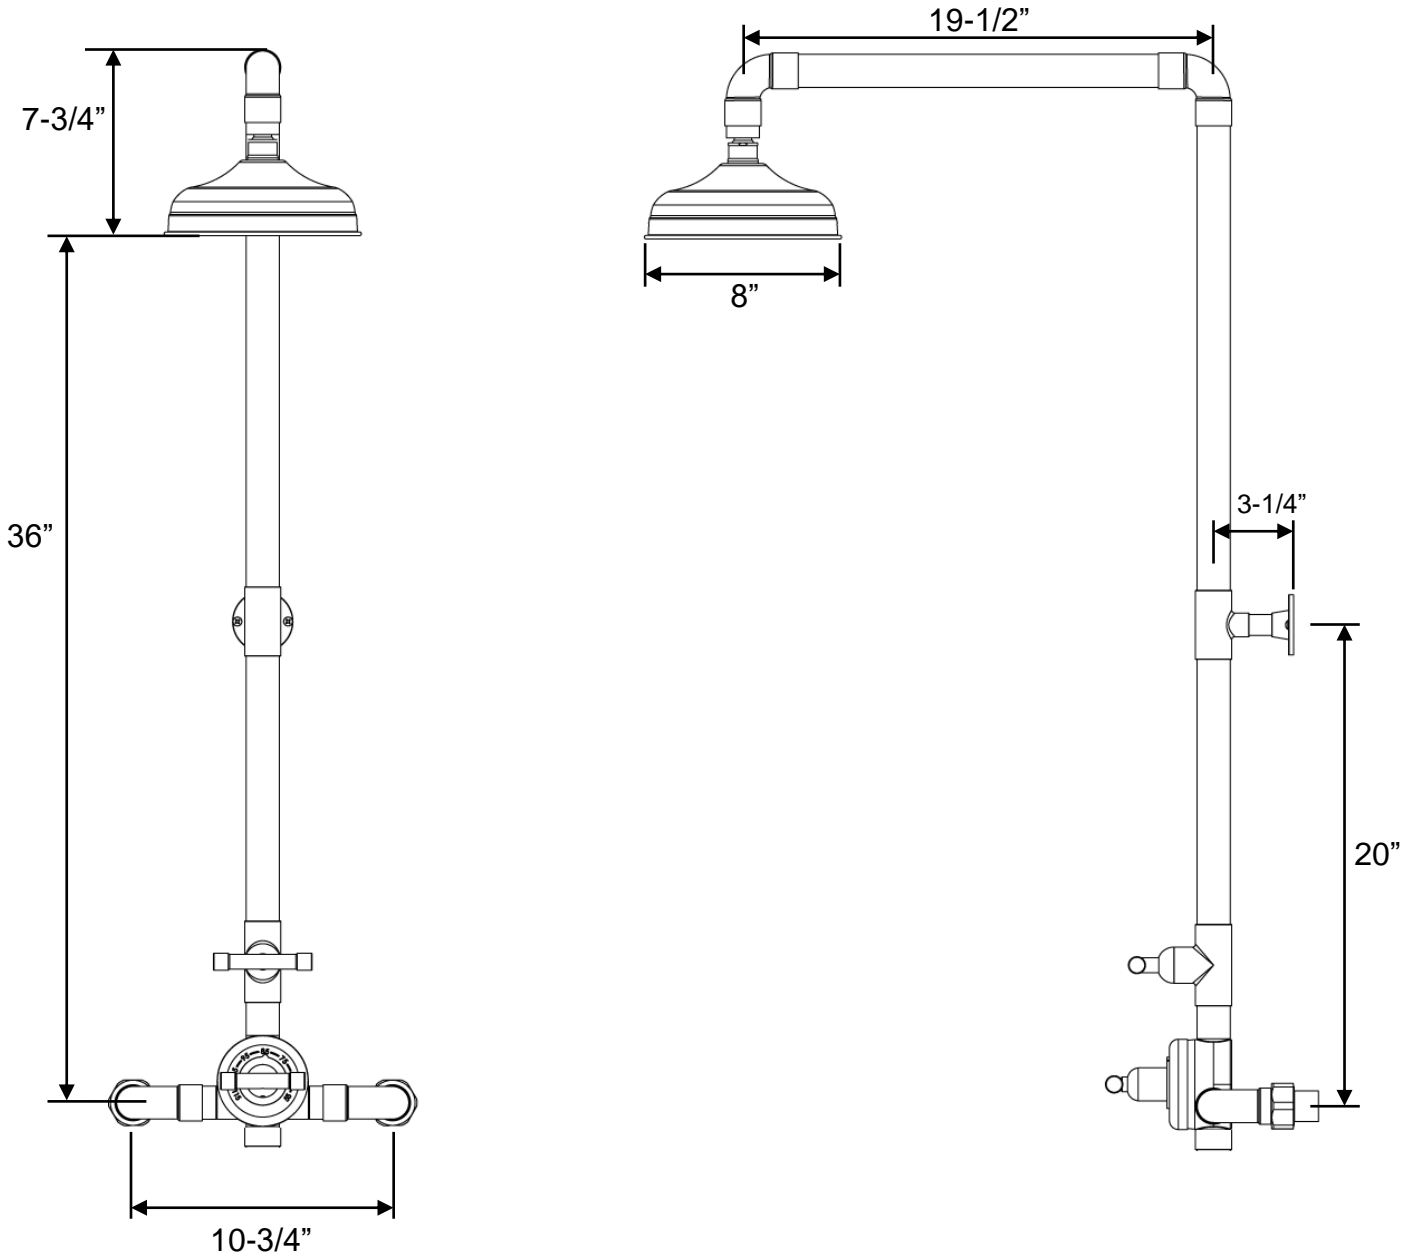

PRODUCT SPECIFICATIONS

Waterbridge Thermostatic Exposed Shower WB-SHW-940

Apr 2020

- ADA Compliant
- Cross handles available
- Custom sizes and finishes available

Connection	3/4" FIP
GPM	1.8