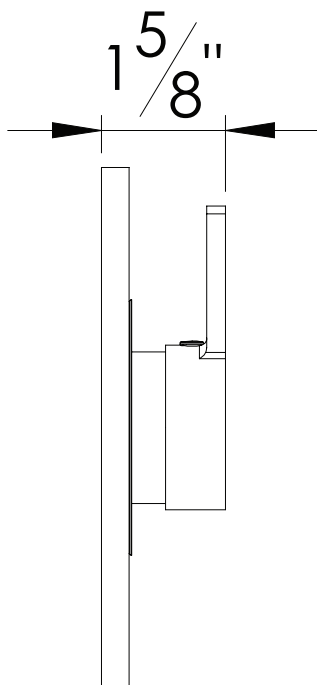

PRODUCT SPECIFICATION SHEET

ITEM # 2431MD-TM TRIM Pressure balanced control

- "MD" style handle
- Includes standard shower plate and handle
- VALVE NOT INCLUDED
- USE PB-3600 VALVE

The measurements shown are for reference only. Products and specifications shown are subject to change without notice.