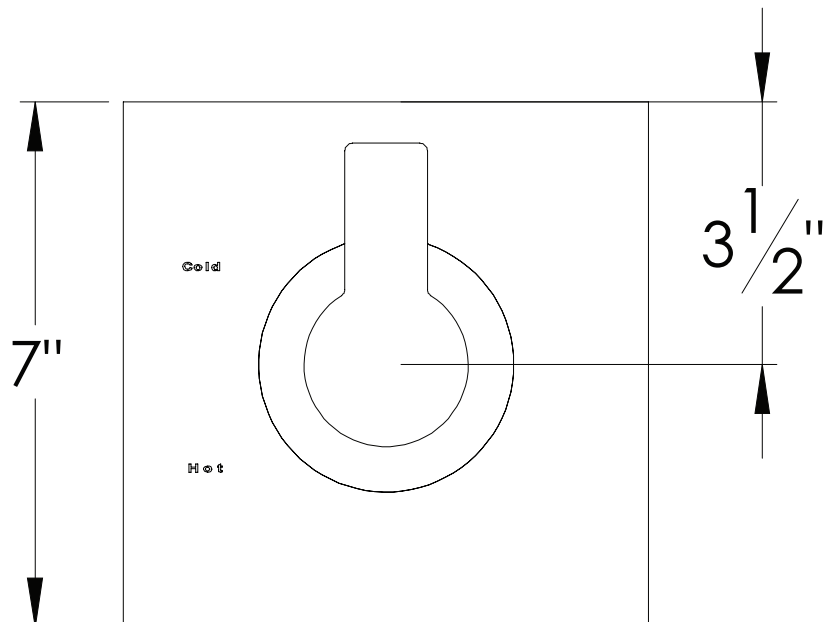

PRODUCT SPECIFICATION SHEET

ITEM # 2431MD-TM TRIM Pressure balanced control

- "MD" style handle
- Includes standard shower plate and handle
- VALVE NOT INCLUDED
- USE PB-3600 VALVE

The measurements shown are for reference only. Products and specifications shown are subject to change without notice.