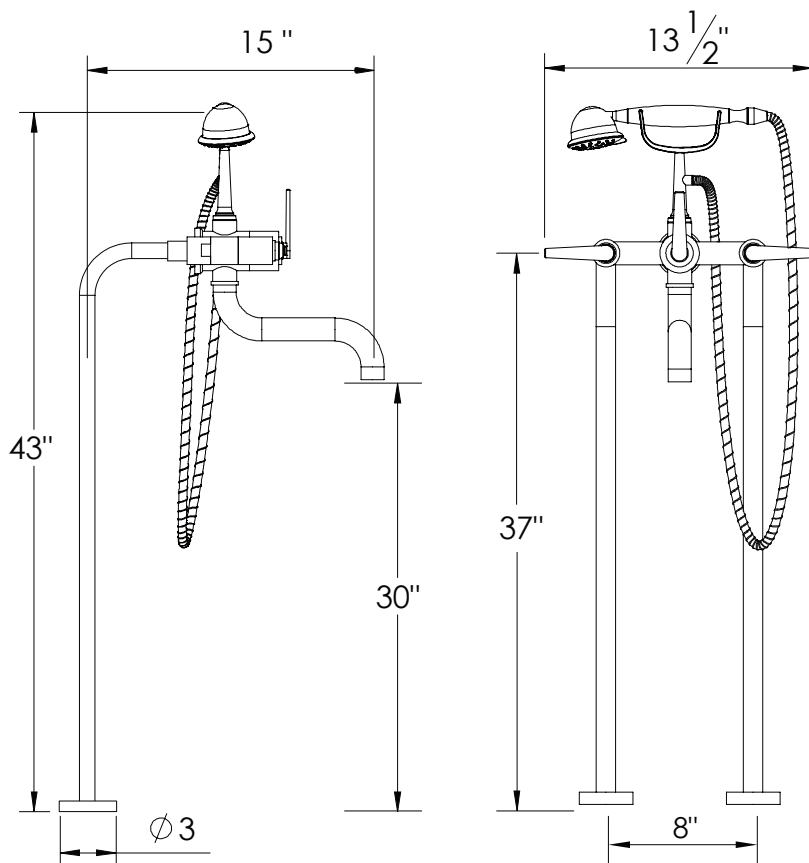

PRODUCT SPECIFICATION SHEET

ITEM # 7050KT

Floor mount tub filler with multifunction hand shower

- 9 GPM
- ROUGH INCLUDED
- Multifunction hand shower
- Hand shower hose 57" long
- Hand shower is 2.0 GPM

The measurements shown are for reference only. Products and specifications shown are subject to change without notice.

www.santecfaucet.com | P: 310.542.0063 F: 310.542.5681