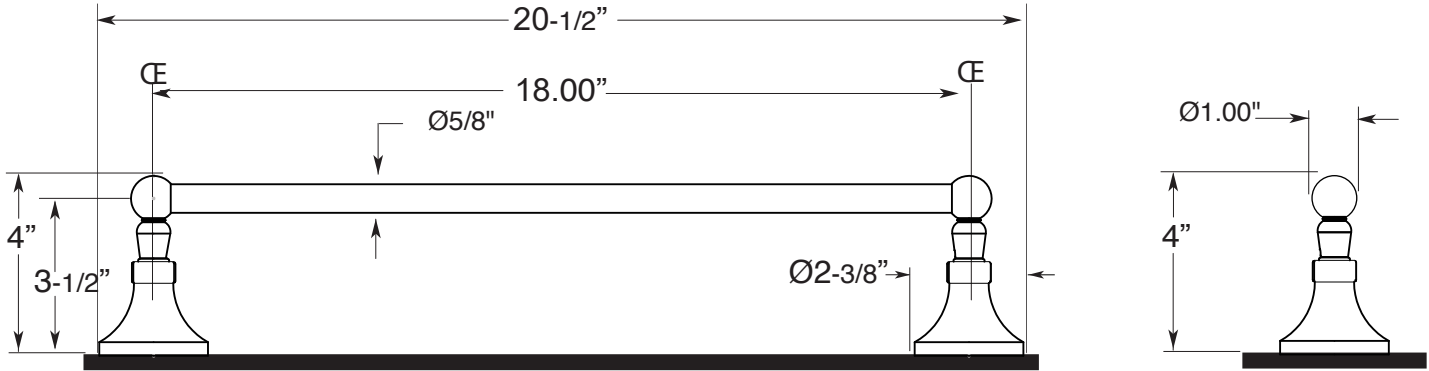

### Series 13 Towel Bars

**FEATURES:**

- All brass construction.
- Available in all Sigma finishes. Warranty varies according to finish selection.
- Mounting brackets and screws are supplied.

**1.13TB18**

**1.13TB24**

**1.13TB30**

Note: Measurements are subject to change or cancellation. No responsibility is assumed for use of superseded or voided pages.