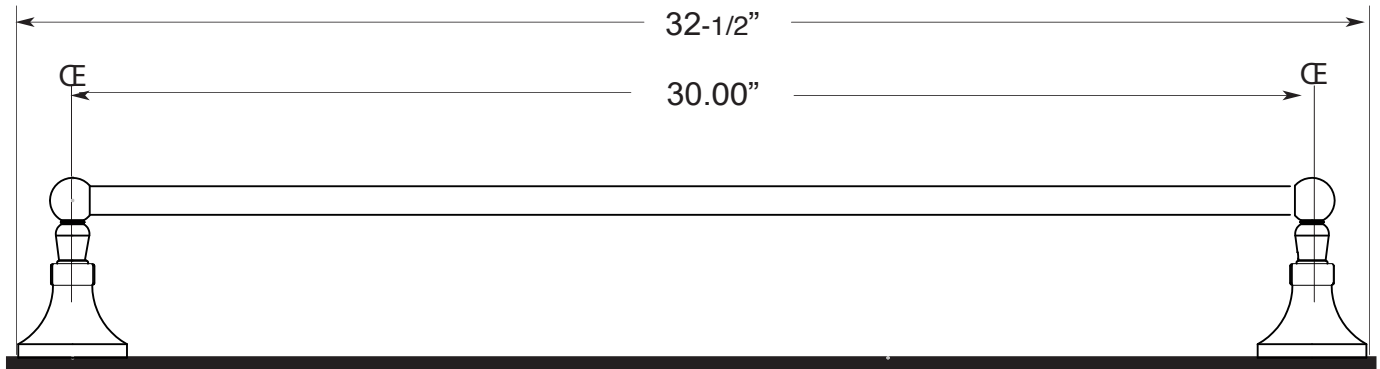

### Series 13 Towel Bars

**FEATURES:**

- All brass construction.
- Available in all Sigma finishes. Warranty varies according to finish selection.
- Mounting brackets and screws are supplied.

**1.13TB18**

**1.13TB24**

**1.13TB30**

Note: Measurements are subject to change or cancellation. No responsibility is assumed for use of superseded or voided pages.