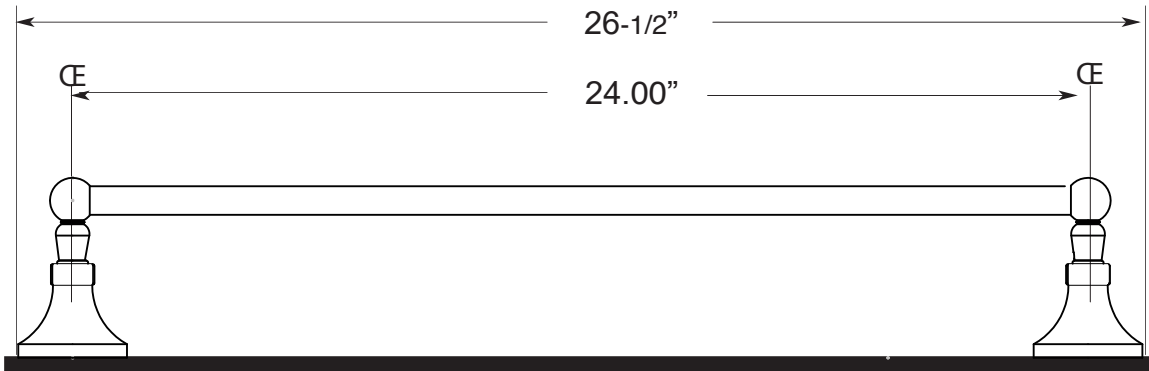

### Series 13 Towel Bars

**FEATURES:**

- All brass construction.
- Available in all Sigma finishes. Warranty varies according to finish selection.
- Mounting brackets and screws are supplied.

**1.13TB18**

**1.13TB24**

**1.13TB30**

Note: Measurements are subject to change or cancellation. No responsibility is assumed for use of superseded or voided pages.