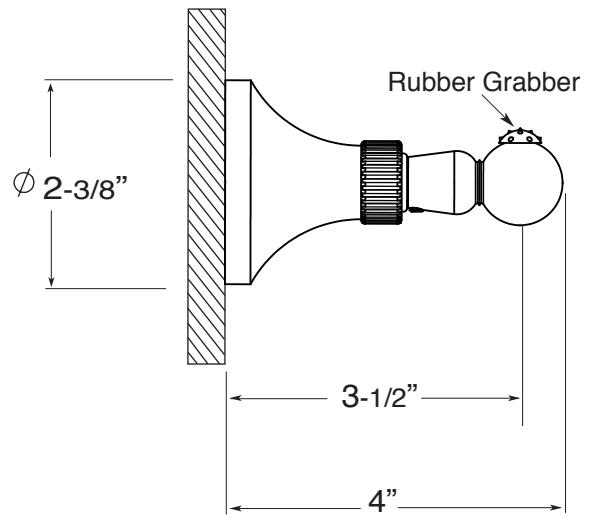

**FEATURES:**

- All brass construction.
- Available in all Sigma finishes. Warranty varies according to finish selection.
- Mounting bracket and screws are supplied.

**Accessories**

Series 11  
**Robe Hook**  
1.11RH00

**TOP VIEW**

**SIDE VIEW**

Note: Measurements are subject to change or cancellation. No responsibility is assumed for use of superseded or voided pages.