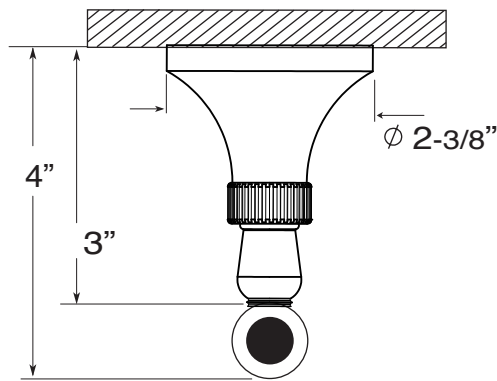

**FEATURES:**

- All brass construction.
- Available in all Sigma finishes. Warranty varies according to finish selection.
- Mounting bracket and screws are supplied.

**Accessories**

Series 11  
**Robe Hook**  
1.11RH00

**TOP VIEW**

**SIDE VIEW**

Note: Measurements are subject to change or cancellation. No responsibility is assumed for use of superseded or voided pages.