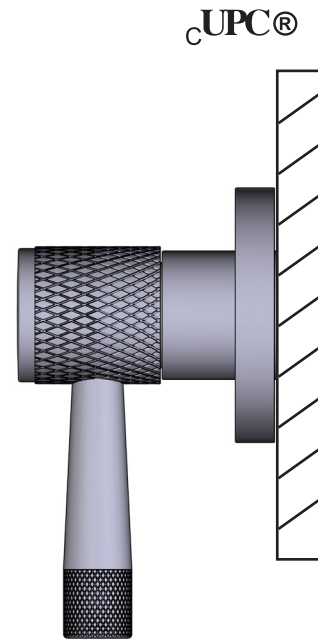

For warranty or additional information, contact:

US Customers

U.S.A.
houseofrohl.com/support
1-800-777-9762

QUEBEC / MARITIMES / WESTERN CANADA
QUÉBEC / MARITIMES / OUEST CANADIEN
QUEBEC / MARITIMOS / CANADA OCCIDENTAL
houseofrohl.ca/support
1-866-473-8442

Canadian Customers

ONTARIO
houseofrohl.ca/support
1-800-287-5354

Riobel

PERRIN & ROWE
LONDON

victoria ⊕ albert®

ROHL