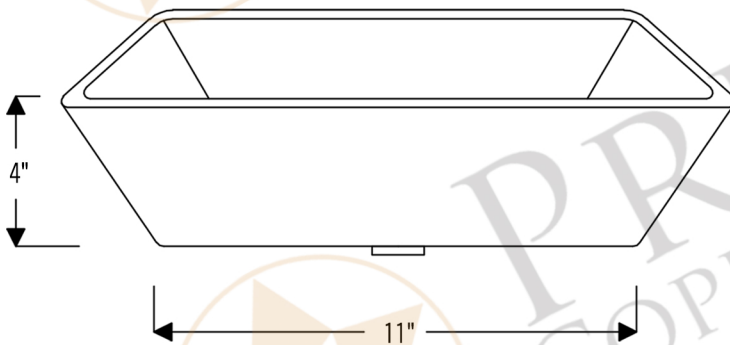

**PREMIER**  
COPPER PRODUCTS

**MODEL NUMBER: Tfvrec15pb**

**DESCRIPTION: Terra Firma 15" Rectangle Vessel Sink**

**OUTER DIMENSION: 15" x 11" x 4"**

**BOTTOM SINK FLOOR DIMENSION: 11" x 7"**

**SINK HEIGHT: 4"**

**TEXTURE: Terra Firma**

**FINISH: Polished Brass**

**RIM: Hand Forged Polished Top Rim**

**DRAIN OPENING: 1.5"**

**INSTALLATION TYPE: Vessel**

THIS PRODUCT IS HAND CRAFTED, SMALL VARIANCES IN COLOR AND SIZE MAY OCCUR.  
DO NOT MAKE ANY INSTALLATION CUTS UNTIL YOU RECEIVE YOUR ITEM(S).