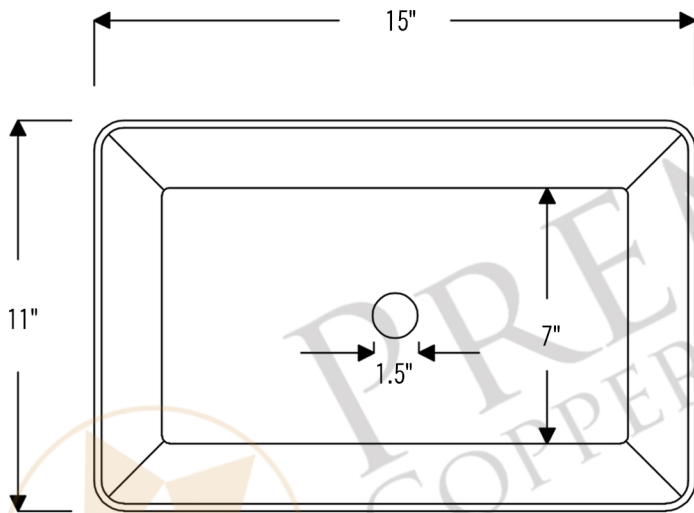

**PREMIER**  
COPPER PRODUCTS

**MODEL NUMBER: Tfvrec15pb**

**DESCRIPTION: Terra Firma 15" Rectangle Vessel Sink**

**OUTER DIMENSION: 15" x 11" x 4"**

**BOTTOM SINK FLOOR DIMENSION: 11" x 7"**

**SINK HEIGHT: 4"**

**TEXTURE: Terra Firma**

**FINISH: Polished Brass**

**RIM: Hand Forged Polished Top Rim**

**DRAIN OPENING: 1.5"**

**INSTALLATION TYPE: Vessel**

THIS PRODUCT IS HAND CRAFTED, SMALL VARIANCES IN COLOR AND SIZE MAY OCCUR.  
DO NOT MAKE ANY INSTALLATION CUTS UNTIL YOU RECEIVE YOUR ITEM(S).