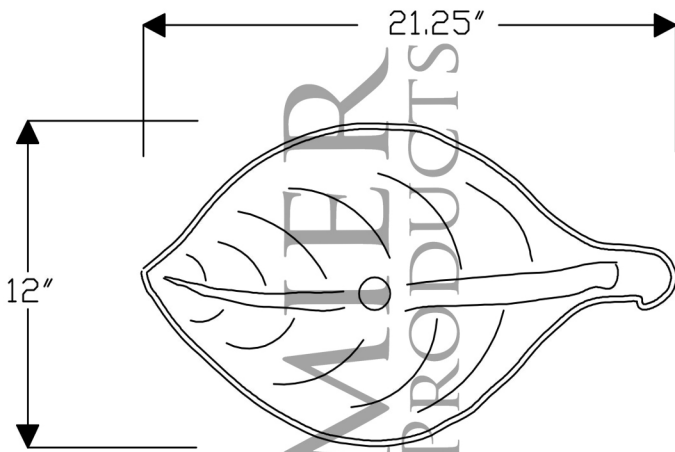

**PREMIER**  
COPPER PRODUCTS

**MODEL NUMBER: PVLFDDB**

- \* Description: Leaf Vessel Hammered Copper Sink
- \* Outer Dimensions: 21.25" x 12" x 4"
- \* Inner Dimensions: 21.25" x 12" x 4"
- \* Rim: Wire Rim
- \* Drain Opening: 1.5"
- \* Finish: ORB

THIS PRODUCTS IS HAND CRAFTED, SMALL VARIANCES IN COLOR AND SIZE MAY OCCUR.  
DIMENSIONS MAY VARY UP TO 1/4". DO NOT MAKE ANY INSTALLATION CUTS UNTIL YOU RECEIVE YOUR ITEM(S).