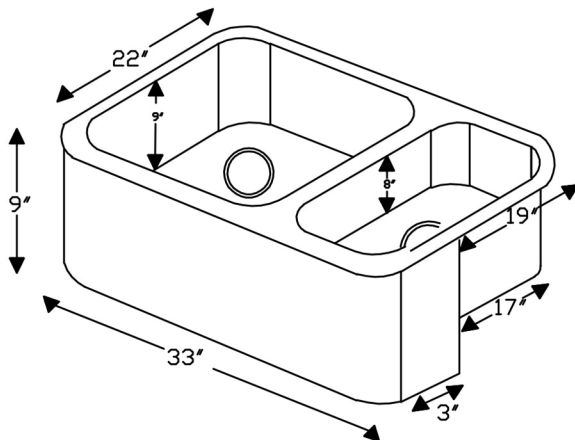

PACKAGE INCLUDES THE FOLLOWING ITEMS:

- * 33" Hammered Copper Kitchen Apron 75/25 Double Basin Sink / ORB Finish (Model# KA75DB33229)
- * 3.5" Garbage Disposal Drain w/ Basket / ORB Finish (Model# D-130ORB)
- * 3.5" Kitchen Basket Strainer Drain / ORB Finish (Model# D-132ORB)
- * Oil Rubbed Bronze Installation Silicone (Model# C900-ORB)
- * Copper Sink Wax (Model# W900-WAX)

** ORB: Oil Rubbed Bronze*

SINK DETAILS (Model# KA75DB33229)

- * 33" Hammered Copper Kitchen Apron 75/25 Double Basin Sink
- * Color: Oil Rubbed Bronze
- * Outer Dimension: 33" x 22" x 9"
- * Inner Dimension: L: 21" x 19" x 9" R: 9" x 19" x 8"
- * Drain Size: 3.5" Standard
- * Material Gauge: 14

PACKAGE INCLUDES THE FOLLOWING ITEMS:

- * 33" Hammered Copper Kitchen Apron 75/25 Double Basin Sink / ORB Finish (Model# KA75DB33229)
- * 3.5" Garbage Disposal Drain w/ Basket / ORB Finish (Model# D-130ORB)
- * 3.5" Kitchen, Prep, Bar Basket Strainer Drain / ORB Finish (Model# D-132ORB)
- * Oil Rubbed Bronze Installation Silicone (Model# C900-ORB)
- * Copper Sink Wax (Model# W900-WAX)

* ORB: Oil Rubbed Bronze

DRAIN #1 DETAILS (Model# D-130ORB)

- * 3.5" Deluxe Garbage Disposal Drain w/ Basket
- * Color: Oil Rubbed Bronze
- * Inner Dimension: 3.5"
- * Outer Dimension: 4.5" x 2"
- * Installation Type: Insinkerator Brand Compatible
- * Material: Brass