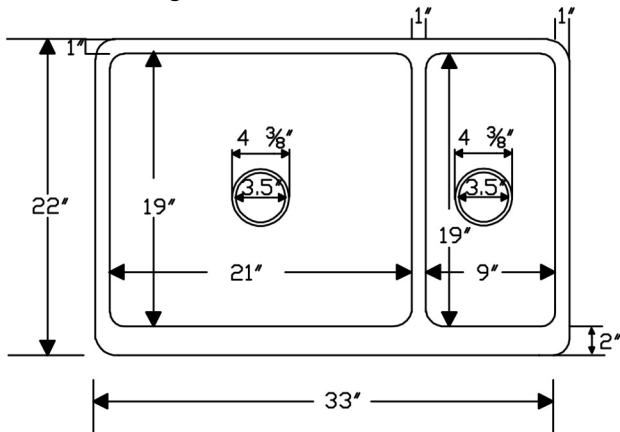

PACKAGE INCLUDES THE FOLLOWING ITEMS:

- * 33" Hammered Copper Kitchen Apron 75/25 Double Basin Sink / ORB Finish (Model# KA75DB33229)
- * 3.5" Garbage Disposal Drain w/ Basket / ORB Finish (Model# D-130ORB)
- * 3.5" Kitchen Basket Strainer Drain / ORB Finish (Model# D-132ORB)
- * Oil Rubbed Bronze Installation Silicone (Model# C900-ORB)
- * Copper Sink Wax (Model# W900-WAX)

** ORB: Oil Rubbed Bronze*

SINK DETAILS (Model# KA75DB33229)

- * 33" Hammered Copper Kitchen Apron 75/25 Double Basin Sink
- * Color: Oil Rubbed Bronze
- * Outer Dimension: 33" x 22" x 9"
- * Inner Dimension: L: 21" x 19" x 9" R: 9" x 19" x 8"
- * Drain Size: 3.5" Standard
- * Material Gauge: 14

* ORB: Oil Rubbed Bronze

DRAIN #1 DETAILS (Model# D-130ORB)

- * 3.5" Deluxe Garbage Disposal Drain w/ Basket
- * Color: Oil Rubbed Bronze
- * Inner Dimension: 3.5"
- * Outer Dimension: 4.5" x 2"
- * Installation Type: Insinkerator Brand Compatible
- * Material: Brass

DRAIN #2 DETAILS (Model# D-132ORB)

- * 3.5" Kitchen, Prep, Bar Basket Strainer Drain
- * Color: Oil Rubbed Bronze
- * Inner Dimension: 3.5"
- * Outer Dimension: 4.5" x 3"
- * Installation Type: Compression
- * Material: Brass/PVC