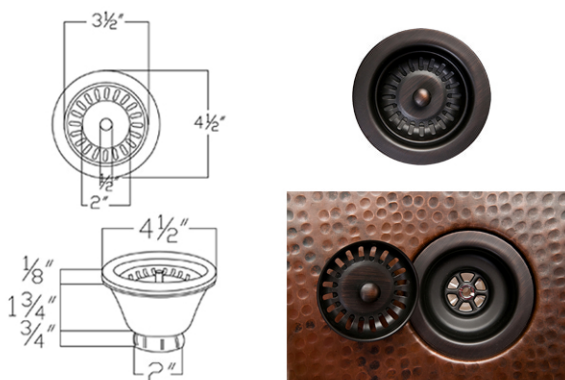

** ORB: Oil Rubbed Bronze*

SINK DETAILS (Model# KA75DB33229)

- * 33" Hammered Copper Kitchen Apron 75/25 Double Basin Sink
- * Color: Oil Rubbed Bronze
- * Outer Dimension: 33" x 22" x 9"
- * Inner Dimension: L: 21" x 19" x 9" R: 9" x 19" x 8"
- * Drain Size: 3.5" Standard
- * Material Gauge: 14

* ORB: Oil Rubbed Bronze

DRAIN #1 DETAILS (Model# D-130ORB)

- * 3.5" Deluxe Garbage Disposal Drain w/ Basket
- * Color: Oil Rubbed Bronze
- * Inner Dimension: 3.5"
- * Outer Dimension: 4.5" x 2"
- * Installation Type: Insinkerator Brand Compatible
- * Material: Brass

DRAIN #2 DETAILS (Model# D-132ORB)

- * 3.5" Kitchen, Prep, Bar Basket Strainer Drain
- * Color: Oil Rubbed Bronze
- * Inner Dimension: 3.5"
- * Outer Dimension: 4.5" x 3"
- * Installation Type: Compression
- * Material: Brass/PVC

SILICONE DETAILS (Model# C900-ORB)

- * Neutral Cure Installation Silicone
- * Size: 4.5 OZ
- * Matches a Variety of Different Styled Sinks and Drains

COPPER SINK WAX DETAILS (Model# W900-WAX)

- * Copper Sink Wax & Cleaner
- * Made from Natural Bee's Wax
- * No Wax Build Up Ever!
- * Hard Water Protection
- * Works great on a variety of different surfaces: