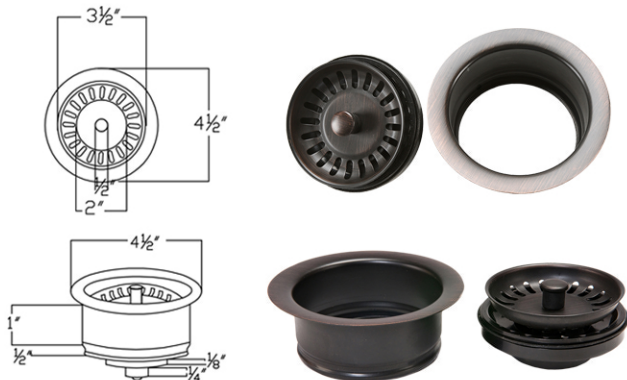

PACKAGE INCLUDES THE FOLLOWING ITEMS:

- * 33" Hammered Copper Kitchen Apron 75/25 Double Basin Sink / ORB Finish (Model# KA75DB33229)
- * 3.5" Garbage Disposal Drain w/ Basket / ORB Finish (Model# D-130ORB)
- * 3.5" Kitchen Basket Strainer Drain / ORB Finish (Model# D-132ORB)
- * Oil Rubbed Bronze Installation Silicone (Model# C900-ORB)
- * Copper Sink Wax (Model# W900-WAX)

** ORB: Oil Rubbed Bronze*

SINK DETAILS (Model# KA75DB33229)

- * 33" Hammered Copper Kitchen Apron 75/25 Double Basin Sink
- * Color: Oil Rubbed Bronze
- * Outer Dimension: 33" x 22" x 9"
- * Inner Dimension: L: 21" x 19" x 9" R: 9" x 19" x 8"
- * Drain Size: 3.5" Standard
- * Material Gauge: 14

PACKAGE INCLUDES THE FOLLOWING ITEMS:

- * 33" Hammered Copper Kitchen Apron 75/25 Double Basin Sink / ORB Finish (Model# KA75DB33229)
- * 3.5" Garbage Disposal Drain w/ Basket / ORB Finish (Model# D-130ORB)
- * 3.5" Kitchen, Prep, Bar Basket Strainer Drain / ORB Finish (Model# D-132ORB)
- * Oil Rubbed Bronze Installation Silicone (Model# C900-ORB)
- * Copper Sink Wax (Model# W900-WAX)

* ORB: Oil Rubbed Bronze

DRAIN #1 DETAILS (Model# D-130ORB)

- * 3.5" Deluxe Garbage Disposal Drain w/ Basket
- * Color: Oil Rubbed Bronze
- * Inner Dimension: 3.5"
- * Outer Dimension: 4.5" x 2"
- * Installation Type: Insinkerator Brand Compatible
- * Material: Brass