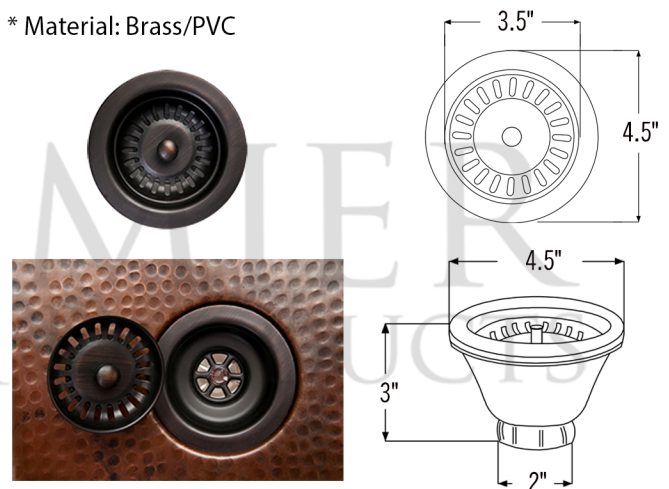

DRAIN #2 DETAILS (Model# D-132ORB)

- 3.5" Kitchen, Prep, Bar Basket Strainer Drain
- Color: Oil Rubbed Bronze
- Outer Dimension: 4.5" x 3"
- Inner Dimension: 3.5"
- Installation Type: Compression
- Material: Brass/PVC