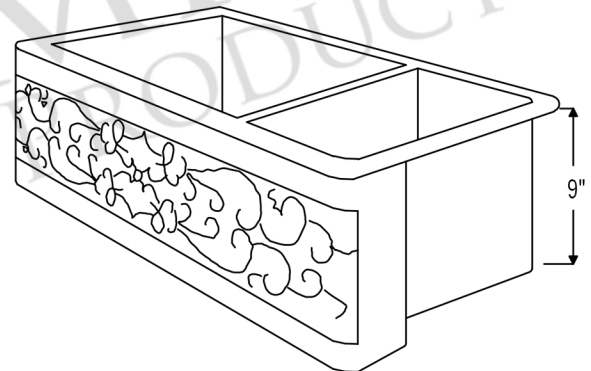

PACKAGE INCLUDES THE FOLLOWING ITEMS:

- * 33" Hammered Copper Kitchen 60/40 Apron Double Basin Sink with Scroll Design and Apron Front Nickel Background (Model# KA60DB33229S - NB)
- * 3.5" Garbage Disposal Drain w/ Basket / ORB Finish (Model# D-130ORB)
- * 3.5" Kitchen Basket Strainer Drain / ORB Finish (Model# D-132ORB)
- * Oil Rubbed Bronze Installation Silicone (Model# C900-ORB)
- * Copper Sink Wax (Model# W900-WAX)

* ORB: Oil Rubbed Bronze

SINK DETAILS (Model# KA60DB33229S-NB)

- * 33" Hammered Copper Kitchen 60/40 Apron Double Basin Sink with Scroll Design and Apron Front Nickel Background
- * Color: Oil Rubbed Bronze & Nickel
- * Outer Dimension: 33" x 22" x 9"
- * Inner Dimension: Left: 17.5" x 19" x 9" | Right: 12.5" x 19" x 9"
- * Rim: Left, Back, Right - 1" / Front - 2"
- * Drain Opening: 3.5" Standard
- * Material Gauge: 14

PACKAGE INCLUDES THE FOLLOWING ITEMS:

- * 33" Hammered Copper Kitchen 60/40 Apron Double Basin Sink with Scroll Design and Apron Front Nickel Background (Model# KA60DB33229S-NB)
- * 3.5" Garbage Disposal Drain w/ Basket / ORB Finish (Model# D-130ORB)
- * 3.5" Kitchen Basket Strainer Drain / ORB Finish (Model# D-132ORB)
- * Oil Rubbed Bronze Installation Silicone (Model# C900-ORB)
- * Copper Sink Wax (Model# W900-WAX)

* ORB: Oil Rubbed Bronze

DRAIN #1 DETAILS (Model# D-130ORB)

- * 3.5" Deluxe Garbage Disposal Drain w/ Basket
- * Color: Oil Rubbed Bronze
- * Outer Dimension: 4.5" x 2.25"
- * Inner Dimension: 3.5"
- * Installation Type: Insinkerator Brand Compatible
- * Material: Brass