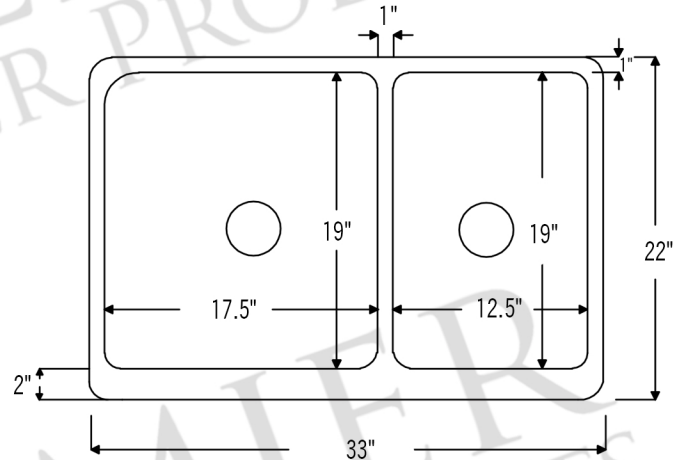

PACKAGE INCLUDES THE FOLLOWING ITEMS:

- * 33" Hammered Copper Kitchen 60/40 Apron Double Basin Sink with Scroll Design and Apron Front Nickel Background (Model# KA60DB33229S - NB)
- * 3.5" Garbage Disposal Drain w/ Basket / ORB Finish (Model# D-130ORB)
- * 3.5" Kitchen Basket Strainer Drain / ORB Finish (Model# D-132ORB)
- * Oil Rubbed Bronze Installation Silicone (Model# C900-ORB)
- * Copper Sink Wax (Model# W900-WAX)

* ORB: Oil Rubbed Bronze

SINK DETAILS (Model# KA60DB33229S-NB)

- * 33" Hammered Copper Kitchen 60/40 Apron Double Basin Sink with Scroll Design and Apron Front Nickel Background
- * Color: Oil Rubbed Bronze & Nickel
- * Outer Dimension: 33" x 22" x 9"
- * Inner Dimension: Left: 17.5" x 19" x 9" | Right: 12.5" x 19" x 9"
- * Rim: Left, Back, Right - 1" / Front - 2"
- * Drain Opening: 3.5" Standard
- * Material Gauge: 14

* ORB: Oil Rubbed Bronze

DRAIN #1 DETAILS (Model# D-130ORB)

- * 3.5" Deluxe Garbage Disposal Drain w/ Basket
- * Color: Oil Rubbed Bronze
- * Outer Dimension: 4.5" x 2.25"
- * Inner Dimension: 3.5"
- * Installation Type: Insinkerator Brand Compatible
- * Material: Brass

DRAIN #2 DETAILS (Model# D-132ORB)

- * 3.5" Kitchen, Prep, Bar Basket Strainer Drain
- * Color: Oil Rubbed Bronze
- * Outer Dimension: 4.5" x 3"
- * Inner Dimension: 3.5"
- * Installation Type: Compression
- * Material: Brass/PVC