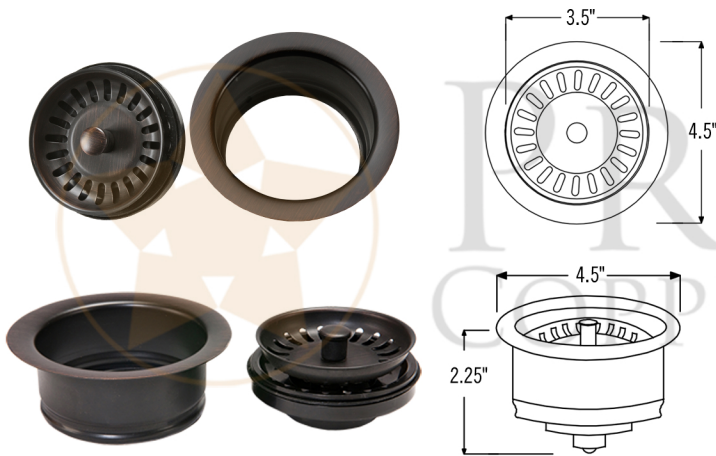

PACKAGE INCLUDES THE FOLLOWING ITEMS:

- * 33" Hammered Copper Kitchen 60/40 Apron Double Basin Sink with Scroll Design and Apron Front Nickel Background (Model# KA60DB33229S - NB)
- * 3.5" Garbage Disposal Drain w/ Basket / ORB Finish (Model# D-130ORB)
- * 3.5" Kitchen Basket Strainer Drain / ORB Finish (Model# D-132ORB)
- * Oil Rubbed Bronze Installation Silicone (Model# C900-ORB)
- * Copper Sink Wax (Model# W900-WAX)

* ORB: Oil Rubbed Bronze

SINK DETAILS (Model# KA60DB33229S-NB)

- * 33" Hammered Copper Kitchen 60/40 Apron Double Basin Sink with Scroll Design and Apron Front Nickel Background
- * Color: Oil Rubbed Bronze & Nickel
- * Outer Dimension: 33" x 22" x 9"
- * Inner Dimension: Left: 17.5" x 19" x 9" | Right: 12.5" x 19" x 9"
- * Rim: Left, Back, Right - 1" / Front - 2"
- * Drain Opening: 3.5" Standard
- * Material Gauge: 14

PACKAGE INCLUDES THE FOLLOWING ITEMS:

- * 33" Hammered Copper Kitchen 60/40 Apron Double Basin Sink with Scroll Design and Apron Front Nickel Background (Model# KA60DB33229S-NB)
- * 3.5" Garbage Disposal Drain w/ Basket / ORB Finish (Model# D-130ORB)
- * 3.5" Kitchen Basket Strainer Drain / ORB Finish (Model# D-132ORB)
- * Oil Rubbed Bronze Installation Silicone (Model# C900-ORB)
- * Copper Sink Wax (Model# W900-WAX)

* ORB: Oil Rubbed Bronze

DRAIN #1 DETAILS (Model# D-130ORB)

- * 3.5" Deluxe Garbage Disposal Drain w/ Basket
- * Color: Oil Rubbed Bronze
- * Outer Dimension: 4.5" x 2.25"
- * Inner Dimension: 3.5"
- * Installation Type: Insinkerator Brand Compatible
- * Material: Brass