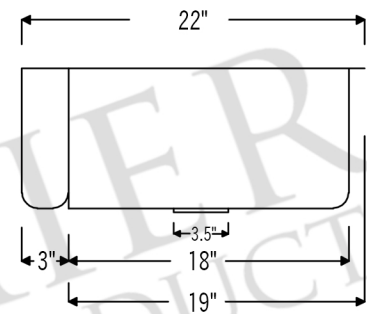

* ORB: Oil Rubbed Bronze

SINK DETAILS (Model# KA60DB33229S-NB)

- * 33" Hammered Copper Kitchen 60/40 Apron Double Basin Sink with Scroll Design and Apron Front Nickel Background
- * Color: Oil Rubbed Bronze & Nickel
- * Outer Dimension: 33" x 22" x 9"
- * Inner Dimension: Left: 17.5" x 19" x 9" | Right: 12.5" x 19" x 9"
- * Rim: Left, Back, Right - 1" / Front - 2"
- * Drain Opening: 3.5" Standard
- * Material Gauge: 14

* ORB: Oil Rubbed Bronze

DRAIN #1 DETAILS (Model# D-130ORB)

- * 3.5" Deluxe Garbage Disposal Drain w/ Basket
- * Color: Oil Rubbed Bronze
- * Outer Dimension: 4.5" x 2.25"
- * Inner Dimension: 3.5"
- * Installation Type: Insinkerator Brand Compatible
- * Material: Brass