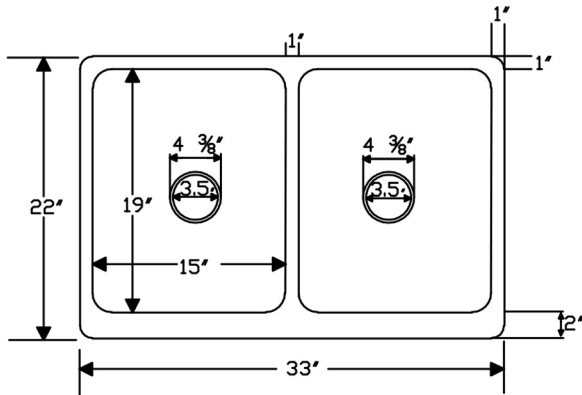

PACKAGE INCLUDES THE FOLLOWING ITEMS:

- \* 33" Hammered Copper Kitchen Apron 50/50 Double Basin Sink / ORB Finish (Model# KA50DB33229)
- \* 3.5" Garbage Disposal Drain w/ Basket / ORB Finish (Model# D-130ORB)
- \* 3.5" Kitchen Basket Strainer Drain / ORB Finish (Model# D-132ORB)
- \* Oil Rubbed Bronze Installation Silicone (Model# C900-ORB)
- \* Copper Sink Wax (Model# W900-WAX)

\* ORB: Oil Rubbed Bronze

**SINK DETAILS (Model# KA50DB33229)**

- \* 33" Hammered Copper Kitchen Apron 50/50 Double Basin Sink
- \* Color: Oil Rubbed Bronze
- \* Outer Dimension: 33" x 22" x 9"
- \* Inner Dimension: L: 15" x 19" x 9" R: 15" x 19" x 9"
- \* Drain Size: 3.5" Standard
- \* Material Gauge: 14

### DRAIN #1 DETAILS (Model# D-130ORB)

- \* 3.5" Deluxe Garbage Disposal Drain w/ Basket
- \* Color: Oil Rubbed Bronze
- \* Inner Dimension: 3.5"
- \* Outer Dimension: 4.5" x 2"
- \* Installation Type: Insinkerator Brand Compatible
- \* Material: Brass

### SILICONE DETAILS (Model# C900-ORB)

- \* Neutral Cure Installation Silicone
- \* Size: 4.5 OZ
- \* Matches a Variety of Different Styled Sinks and Drains