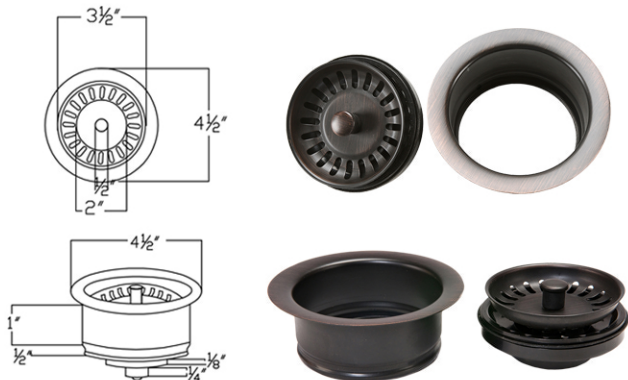

PACKAGE INCLUDES THE FOLLOWING ITEMS:

- \* 33" Hammered Copper Kitchen Apron 50/50 Double Basin Sink / ORB Finish (Model# KA50DB33229)
- \* 3.5" Garbage Disposal Drain w/ Basket / ORB Finish (Model# D-130ORB)
- \* 3.5" Kitchen Basket Strainer Drain / ORB Finish (Model# D-132ORB)
- \* Oil Rubbed Bronze Installation Silicone (Model# C900-ORB)
- \* Copper Sink Wax (Model# W900-WAX)

\* ORB: Oil Rubbed Bronze

**SINK DETAILS (Model# KA50DB33229)**

- \* 33" Hammered Copper Kitchen Apron 50/50 Double Basin Sink
- \* Color: Oil Rubbed Bronze
- \* Outer Dimension: 33" x 22" x 9"
- \* Inner Dimension: L: 15" x 19" x 9" R: 15" x 19" x 9"
- \* Drain Size: 3.5" Standard
- \* Material Gauge: 14

### PACKAGE INCLUDES THE FOLLOWING ITEMS:

- \* 33" Hammered Copper Kitchen Apron 50/50 Double Basin Sink / ORB Finish (Model# KA50DB33229)
- \* 3.5" Garbage Disposal Drain w/ Basket / ORB Finish (Model# D-130ORB)
- \* 3.5" Kitchen, Prep, Bar Basket Strainer Drain / ORB Finish (Model# D-132ORB)
- \* Oil Rubbed Bronze Installation Silicone (Model# C900-ORB)
- \* Copper Sink Wax (Model# W900-WAX)

### DRAIN #1 DETAILS (Model# D-130ORB)

- \* 3.5" Deluxe Garbage Disposal Drain w/ Basket
- \* Color: Oil Rubbed Bronze
- \* Inner Dimension: 3.5"
- \* Outer Dimension: 4.5" x 2"
- \* Installation Type: Insinkerator Brand Compatible
- \* Material: Brass