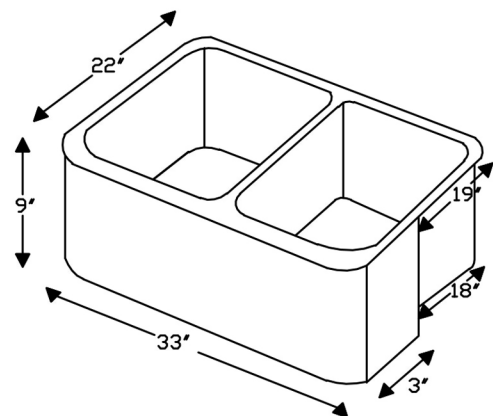

PACKAGE INCLUDES THE FOLLOWING ITEMS:

- \* 33" Hammered Copper Kitchen Apron 50/50 Double Basin Sink / ORB Finish (Model# KA50DB33229)
- \* 3.5" Garbage Disposal Drain w/ Basket / ORB Finish (Model# D-130ORB)
- \* 3.5" Kitchen Basket Strainer Drain / ORB Finish (Model# D-132ORB)
- \* Oil Rubbed Bronze Installation Silicone (Model# C900-ORB)
- \* Copper Sink Wax (Model# W900-WAX)

\* ORB: Oil Rubbed Bronze

**SINK DETAILS (Model# KA50DB33229)**

- \* 33" Hammered Copper Kitchen Apron 50/50 Double Basin Sink
- \* Color: Oil Rubbed Bronze
- \* Outer Dimension: 33" x 22" x 9"
- \* Inner Dimension: L: 15" x 19" x 9" R: 15" x 19" x 9"
- \* Drain Size: 3.5" Standard
- \* Material Gauge: 14