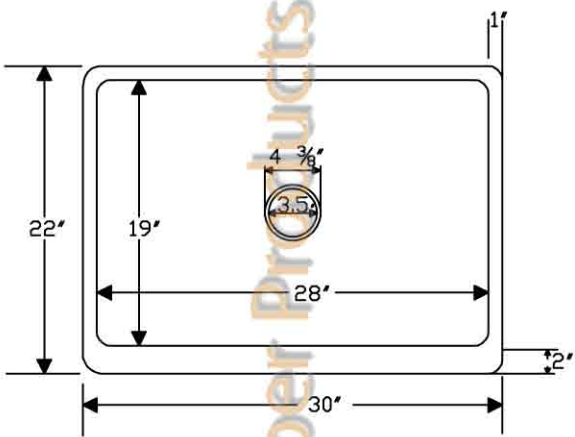

# ITEM # KASDB30229S 30" KITCHEN APRON SINGLE BOWL SINK W/ SCROLL DESIGN

CODE/STANDARD COMPLIANCE  
\* IAPMO/ cUPC LISTED

OUTER DIMENSIONS: 30"X22"X9"  
INNER DIMENSIONS: 28"X19"X9"  
DRAIN SIZE: 3.5" STANDARD

**IMPORTANT:** THIS PRODUCT IS HAND CRAFTED AND SMALL VARIANCES MAY OCCUR. DIMENSIONS MAY VARY UP TO 1/4". DO NOT MAKE ANY INSTALLATION CUTS UNTIL YOU RECEIVE YOUR SINK.