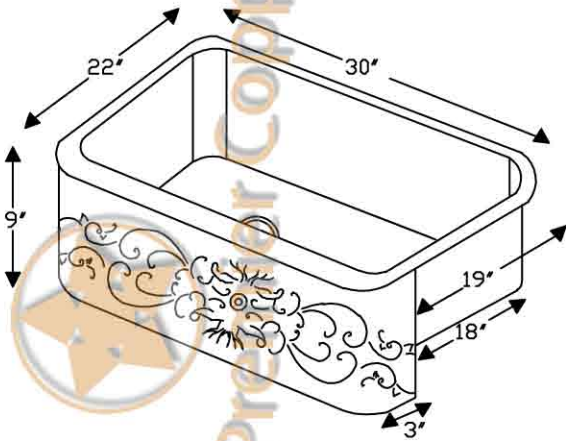

# ITEM # KASDB30229S 30" KITCHEN APRON SINGLE BOWL SINK W/ SCROLL DESIGN

CODE/STANDARD COMPLIANCE  
\* IAPMO/ cUPC LISTED

OUTER DIMENSIONS: 30"X22"X9"  
INNER DIMENSIONS: 28"X19"X9"  
DRAIN SIZE: 3.5" STANDARD

**IMPORTANT:** THIS PRODUCT IS HAND CRAFTED AND SMALL VARIANCES MAY OCCUR. DIMENSIONS MAY VARY UP TO 1/4". DO NOT MAKE ANY INSTALLATION CUTS UNTIL YOU RECEIVE YOUR SINK.