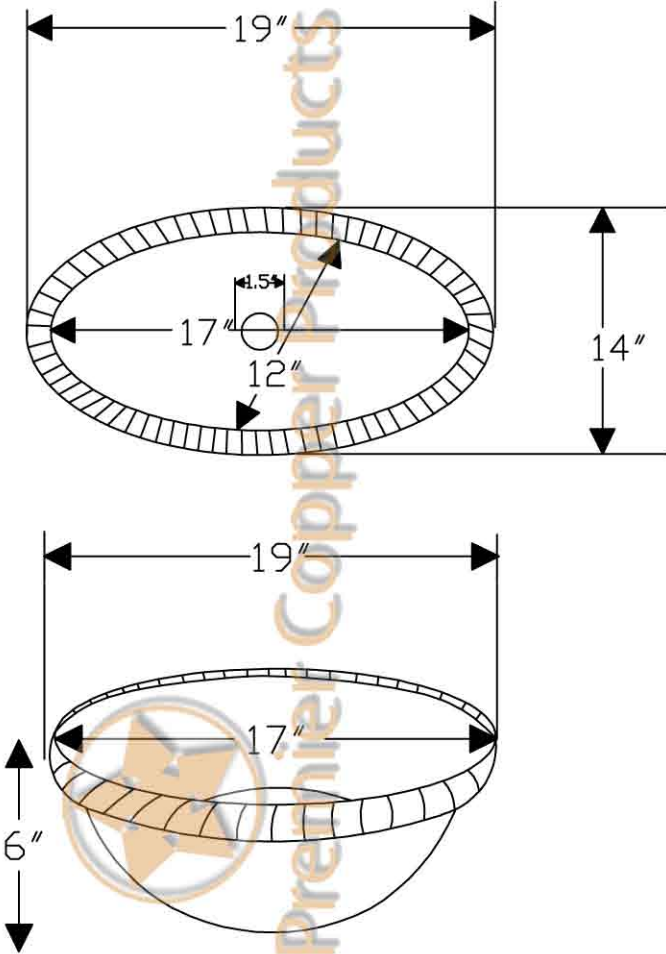

ITEM # LO19RRDB OVAL ROLLED ROPED RIM

CODE/STANDARD COMPLIANCE

* IAPMO/cUPC LISTED

OUTER DIMENSIONS: 19"X14"X6"
INNER DIMENSIONS: 17"X12"X6"
DRAIN SIZE: 1.5" W/O OVERFLOW
MATERIAL GAUGE: 17

IMPORTANT: THIS PRODUCT IS HAND CRAFTED AND SMALL VARIANCES MAY OCCUR. DIMENSIONS MAY VARY UP TO 1/4". DO NOT MAKE ANY INSTALLATION CUTS UNTIL YOU RECEIVE YOUR SINK.

BY PREMIER COPPER PRODUCTS

B-WS01ORB

8" WIDESPREAD BATHROOM FAUCET

FEATURES:

- All Brass Material
- Ceramic Cartridges
- Max Flow Rate: 2.2GPM(8.3LPM) @ 60PSI
- 100% Factory Tested
- Brass Pop-up Available

BY PREMIER COPPER PRODUCTS

B-WS01ORB

PARTS LISTING

26	2090165	HEXAGONAL MOUNTING SCREW
25	2860356	STAINLESS STEEL FLEXIBLE HOSE
24	2030022	CONTROL BODY
23	2120081	MOUNTING NUT
22	2180126	WASHER
21	2050167	WASHER
20	2010312	BASE SET
19	2110501	BODY CANOPY
18	2133083	CONTROL BODY
17	2050093	O-RING
16	2710101	FAST OPEN CARTRIDGE
15	2750409	HANDLE
14	2030032	CONNECT PIPE
13	2050068	O-RING
12	2050071	O-RING
11	2040232	CONNECTER
10	2180082	FRICTION WASHER
9	2050184	FRICTION WASHER
8	2040230	CONNECTER
7	2090273	SCREW
6	2110735	CAP
5	2040231	BODY CONNECTER
4	2050149	WASHER
3	2140186	SPOUT PIPE
2	2040233	CONNECTER
1	2700025	24 AERATOR