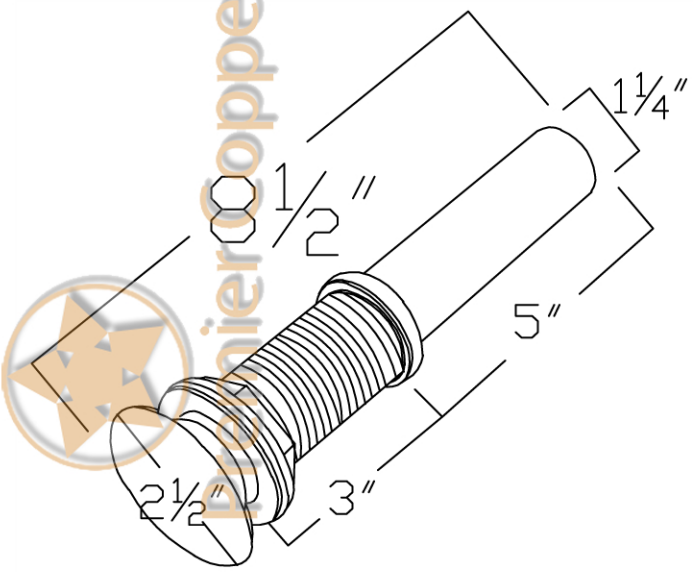

ITEM # D-208ORB
1.5" NON-OVERFLOW
POP-UP DRAIN
COLOR: OIL RUBBED BRONZE
SIZE: 1.5"