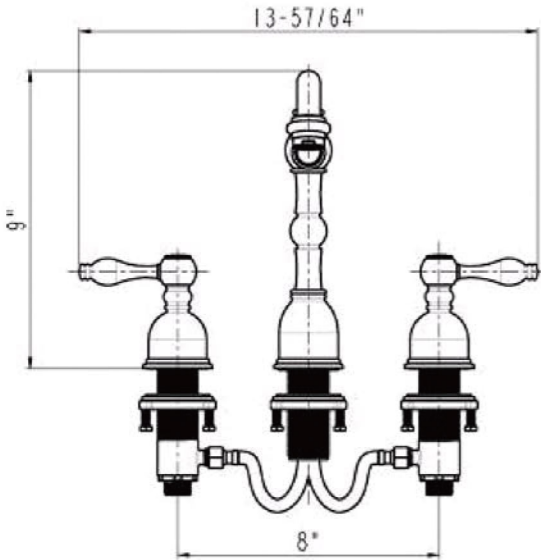

TRU™ Faucets

BY PREMIER COPPER PRODUCTS

B-WS010RB

PRODUCT SPECIFICATIONS