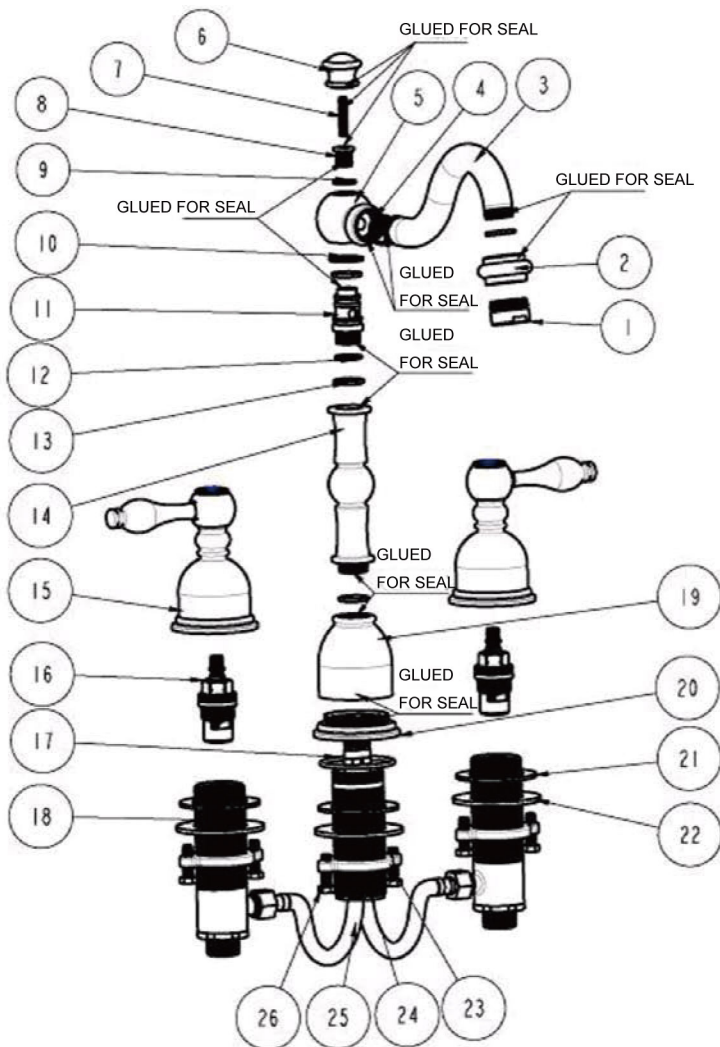

BY PREMIER COPPER PRODUCTS

B-WS01ORB

8" WIDESPREAD BATHROOM FAUCET

FEATURES:

- All Brass Material
- Ceramic Cartridges
- Max Flow Rate: 2.2GPM(8.3LPM) @ 60PSI
- 100% Factory Tested
- Brass Pop-up Available

APPLICABLE STANDARDS/CODES:

- ASME A112.18.1
- CSA B125.1-2005
- NSF/ANSI 61-2007a
- California Lead Plumbing Law
- ADA

FINISHES:

- Oil Rubbed Bronze (ORB)
- Brushed Nickel (BN)

SPECIFIED MODEL:

Model	Description	Finish
B-WS01ORB-N	8" Widespread Bathroom Faucet W/ Non-Overflow Drain	ORB
B-WS01ORB-O	8" Widespread Bathroom Faucet W/ Overflow Style Drain	ORB

TRU[™] Faucets

BY PREMIER COPPER PRODUCTS

B-WS010RB

PRODUCT SPECIFICATIONS

TRU™ Faucets

BY PREMIER COPPER PRODUCTS

B-WS01ORB

EXPLODED PARTS VIEW

BY PREMIER COPPER PRODUCTS

B-WS01ORB

PARTS LISTING

26	2090165	HEXAGONAL MOUNTING SCREW
25	2860356	STAINLESS STEEL FLEXIBLE HOSE
24	2030022	CONTROL BODY
23	2120081	MOUNTING NUT
22	2180126	WASHER
21	2050167	WASHER
20	2010312	BASE SET
19	2110501	BODY CANOPY
18	2133083	CONTROL BODY
17	2050093	O-RING
16	2710101	FAST OPEN CARTRIDGE
15	2750409	HANDLE
14	2030032	CONNECT PIPE
13	2050068	O-RING
12	2050071	O-RING
11	2040232	CONNECTER
10	2180082	FRICTION WASHER
9	2050184	FRICTION WASHER
8	2040230	CONNECTER
7	2090273	SCREW
6	2110735	CAP
5	2040231	BODY CONNECTER
4	2050149	WASHER
3	2140186	SPOUT PIPE
2	2040233	CONNECTER
1	2700025	24 AERATOR