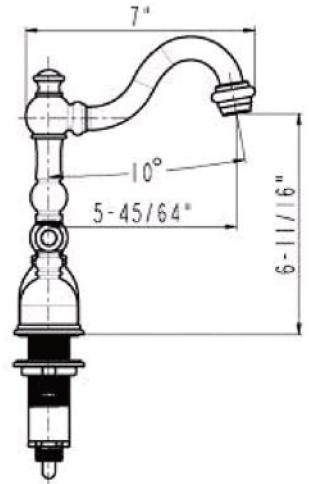

ITEM # LO19RRDB OVAL ROLLED ROPED RIM

CODE/STANDARD COMPLIANCE

* IAPMO/cUPC LISTED

OUTER DIMENSIONS: 19"X14"X6"
INNER DIMENSIONS: 17"X12"X6"
DRAIN SIZE: 1.5" W/O OVERFLOW
MATERIAL GAUGE: 17

IMPORTANT: THIS PRODUCT IS HAND CRAFTED AND SMALL VARIANCES MAY OCCUR. DIMENSIONS MAY VARY UP TO 1/4". DO NOT MAKE ANY INSTALLATION CUTS UNTIL YOU RECEIVE YOUR SINK.

BY PREMIER COPPER PRODUCTS

B-WS01ORB

8" WIDESPREAD BATHROOM FAUCET

FEATURES:

- All Brass Material
- Ceramic Cartridges
- Max Flow Rate: 2.2GPM(8.3LPM) @ 60PSI
- 100% Factory Tested
- Brass Pop-up Available

TRU[™] Faucets

BY PREMIER COPPER PRODUCTS

B-WS010RB

PRODUCT SPECIFICATIONS

TRU™ Faucets

BY PREMIER COPPER PRODUCTS

B-WS01ORB

EXPLODED PARTS VIEW

BY PREMIER COPPER PRODUCTS

B-WS01ORB

PARTS LISTING

26	2090165	HEXAGONAL MOUNTING SCREW
25	2860356	STAINLESS STEEL FLEXIBLE HOSE
24	2030022	CONTROL BODY
23	2120081	MOUNTING NUT
22	2180126	WASHER
21	2050167	WASHER
20	2010312	BASE SET
19	2110501	BODY CANOPY
18	2133083	CONTROL BODY
17	2050093	O-RING
16	2710101	FAST OPEN CARTRIDGE
15	2750409	HANDLE
14	2030032	CONNECT PIPE
13	2050068	O-RING
12	2050071	O-RING
11	2040232	CONNECTER
10	2180082	FRICTION WASHER
9	2050184	FRICTION WASHER
8	2040230	CONNECTER
7	2090273	SCREW
6	2110735	CAP
5	2040231	BODY CONNECTER
4	2050149	WASHER
3	2140186	SPOUT PIPE
2	2040233	CONNECTER
1	2700025	24 AERATOR