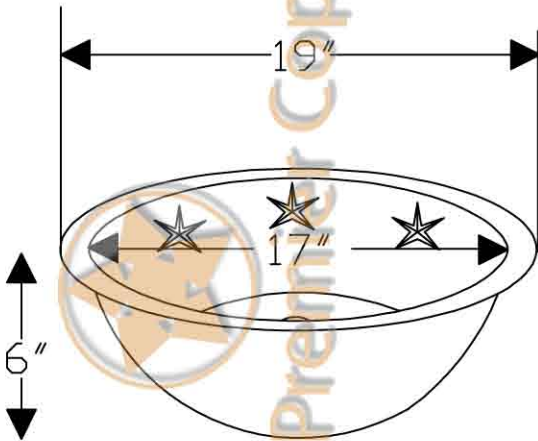

Premier Copper Products

CODE/STANDARD COMPLIANCE

* IAPMO/cUPC LISTED

ITEM # L019FSTDB OVAL STAR FLAT RIM

OUTER DIMENSIONS: 19"X14"X6"

INNER DIMENSIONS: 17"X12"X6"

DRAIN SIZE: 1.5" W/O OVERFLOW

MATERIAL GAUGE: 17

IMPORTANT: THIS PRODUCT IS HAND CRAFTED AND SMALL VARIANCES MAY OCCUR. DIMENSIONS MAY VARY UP TO 1/4". DO NOT MAKE ANY INSTALLATION CUTS UNTIL YOU RECEIVE YOUR SINK.

BY PREMIER COPPER PRODUCTS

B-WS01ORB

8" WIDESPREAD BATHROOM FAUCET

FEATURES:

- All Brass Material
- Ceramic Cartridges
- Max Flow Rate: 2.2GPM(8.3LPM) @ 60PSI
- 100% Factory Tested
- Brass Pop-up Available

APPLICABLE STANDARDS/CODES:

- ASME A112.18.1
- CSA B125.1-2005
- NSF/ANSI 61-2007a
- California Lead Plumbing Law
- ADA