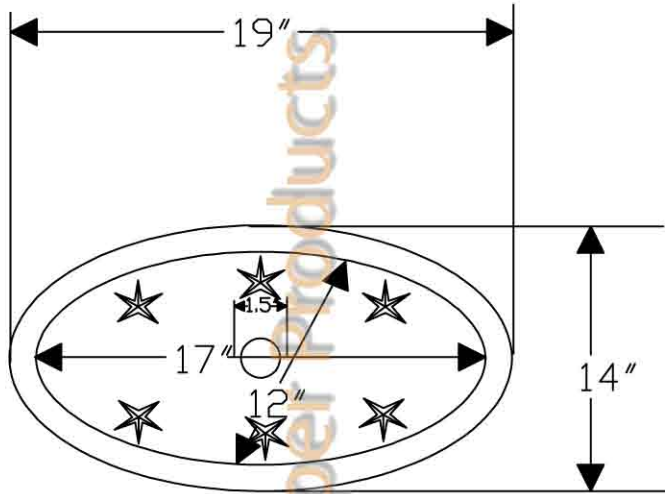

Premier Copper Products

CODE/STANDARD COMPLIANCE

* IAPMO/cUPC LISTED

ITEM # L019FSTDB OVAL STAR FLAT RIM

OUTER DIMENSIONS: 19"X14"X6"

INNER DIMENSIONS: 17"X12"X6"

DRAIN SIZE: 1.5" W/O OVERFLOW

MATERIAL GAUGE: 17

IMPORTANT: THIS PRODUCT IS HAND CRAFTED AND SMALL VARIANCES MAY OCCUR. DIMENSIONS MAY VARY UP TO 1/4". DO NOT MAKE ANY INSTALLATION CUTS UNTIL YOU RECEIVE YOUR SINK.

BY PREMIER COPPER PRODUCTS

B-WS01ORB

8" WIDESPREAD BATHROOM FAUCET

FEATURES:

- All Brass Material
- Ceramic Cartridges
- Max Flow Rate: 2.2GPM(8.3LPM) @ 60PSI
- 100% Factory Tested
- Brass Pop-up Available

APPLICABLE STANDARDS/CODES:

- ASME A112.18.1
- CSA B125.1-2005
- NSF/ANSI 61-2007a
- California Lead Plumbing Law
- ADA