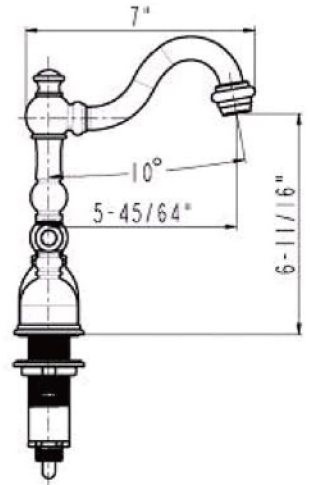

Premier Copper Products

CODE/STANDARD COMPLIANCE

* IAPMO/cUPC LISTED

ITEM # L019FSTDB OVAL STAR FLAT RIM

OUTER DIMENSIONS: 19"X14"X6"

INNER DIMENSIONS: 17"X12"X6"

DRAIN SIZE: 1.5" W/O OVERFLOW

MATERIAL GAUGE: 17

8" WIDESPREAD BATHROOM FAUCET

FEATURES:

- All Brass Material
- Ceramic Cartridges
- Max Flow Rate: 2.2GPM(8.3LPM) @ 60PSI
- 100% Factory Tested
- Brass Pop-up Available

APPLICABLE STANDARDS/CODES:

- ASME A112.18.1
- CSA B125.1-2005
- NSF/ANSI 61-2007a
- California Lead Plumbing Law
- ADA

TRU™ Faucets

BY PREMIER COPPER PRODUCTS

B-WS010RB

PRODUCT SPECIFICATIONS

TRU™ Faucets

BY PREMIER COPPER PRODUCTS

B-WS01ORB

EXPLODED PARTS VIEW

BY PREMIER COPPER PRODUCTS

B-WS01ORB

PARTS LISTING

26	2090165	HEXAGONAL MOUNTING SCREW
25	2860356	STAINLESS STEEL FLEXIBLE HOSE
24	2030022	CONTROL BODY
23	2120081	MOUNTING NUT
22	2180126	WASHER
21	2050167	WASHER
20	2010312	BASE SET
19	2110501	BODY CANOPY
18	2133083	CONTROL BODY
17	2050093	O-RING
16	2710101	FAST OPEN CARTRIDGE
15	2750409	HANDLE
14	2030032	CONNECT PIPE
13	2050068	O-RING
12	2050071	O-RING
11	2040232	CONNECTER
10	2180082	FRICTION WASHER
9	2050184	FRICTION WASHER
8	2040230	CONNECTER
7	2090273	SCREW
6	2110735	CAP
5	2040231	BODY CONNECTER
4	2050149	WASHER
3	2140186	SPOUT PIPE
2	2040233	CONNECTER
1	2700025	24 AERATOR