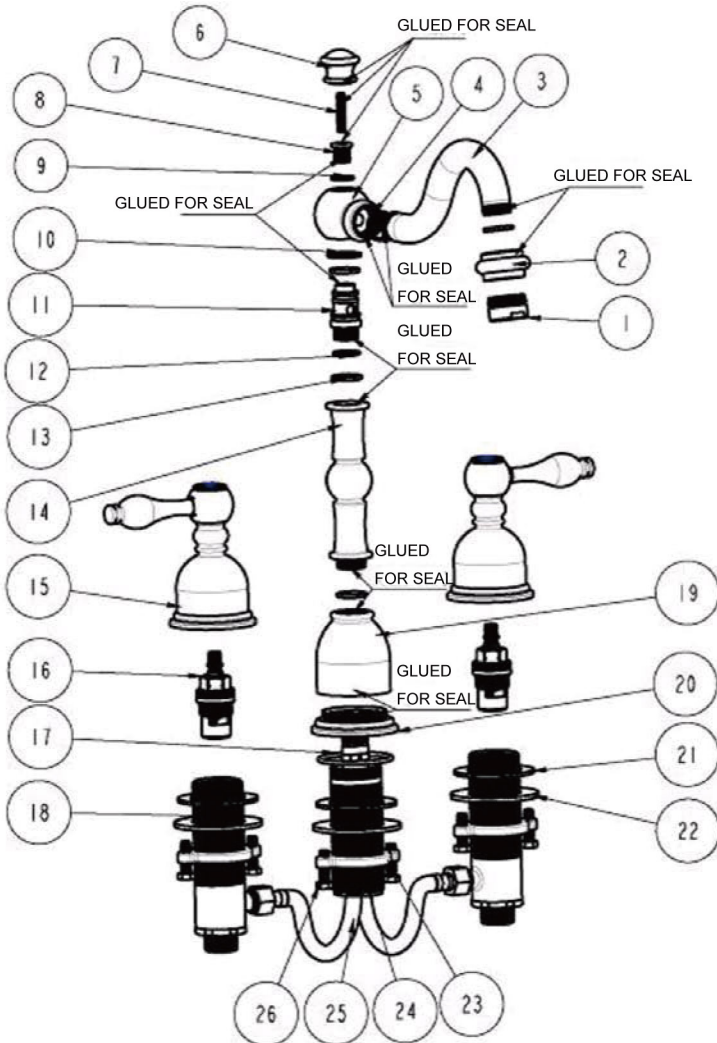

8" WIDESPREAD BATHROOM FAUCET

FEATURES:

- All Brass Material
- Ceramic Cartridges
- Max Flow Rate: 2.2GPM(8.3LPM) @ 60PSI
- 100% Factory Tested
- Brass Pop-up Available

APPLICABLE STANDARDS/CODES:

- ASME A112.18.1
- CSA B125.1-2005
- NSF/ANSI 61-2007a
- California Lead Plumbing Law
- ADA

TRU™ Faucets

BY PREMIER COPPER PRODUCTS

B-WS010RB

PRODUCT SPECIFICATIONS

TRU™ Faucets

BY PREMIER COPPER PRODUCTS

B-WS01ORB

EXPLODED PARTS VIEW

BY PREMIER COPPER PRODUCTS

B-WS01ORB

PARTS LISTING

26	2090165	HEXAGONAL MOUNTING SCREW
25	2860356	STAINLESS STEEL FLEXIBLE HOSE
24	2030022	CONTROL BODY
23	2120081	MOUNTING NUT
22	2180126	WASHER
21	2050167	WASHER
20	2010312	BASE SET
19	2110501	BODY CANOPY
18	2133083	CONTROL BODY
17	2050093	O-RING
16	2710101	FAST OPEN CARTRIDGE
15	2750409	HANDLE
14	2030032	CONNECT PIPE
13	2050068	O-RING
12	2050071	O-RING
11	2040232	CONNECTER
10	2180082	FRICTION WASHER
9	2050184	FRICTION WASHER
8	2040230	CONNECTER
7	2090273	SCREW
6	2110735	CAP
5	2040231	BODY CONNECTER
4	2050149	WASHER
3	2140186	SPOUT PIPE
2	2040233	CONNECTER
1	2700025	24 AERATOR