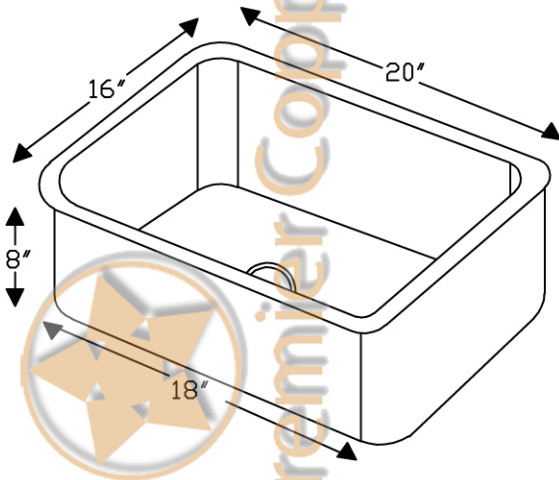

Premier Copper Products

CODE/STANDARD COMPLIANCE

* IAPMO/cUPC LISTED

ITEM #: BREC20DB

20" KITCHEN/BAR/ PREP

SINGLE BOWL SINK

OUTER DIMENSIONS: 20"X16"X8"

INNER DIMENSIONS: 18"X14"X8"

DRAIN SIZE: 3.5" STANDARD

MATERIAL GAUGE: 14

IMPORTANT: THIS PRODUCT IS HAND CRAFTED AND SMALL VARIANCES MAY OCCUR. DIMENSIONS MAY VARY UP TO 1/4". DO NOT MAKE ANY INSTALLATION CUTS UNTIL YOU RECEIVE YOUR SINK.