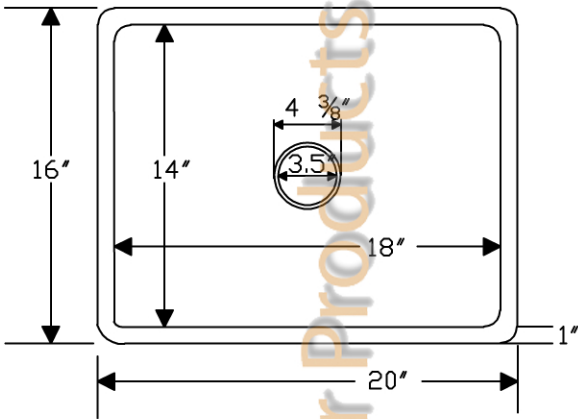

Premier Copper Products

CODE/STANDARD COMPLIANCE

* IAPMO/cUPC LISTED

ITEM #: BREC20DB

20" KITCHEN/BAR/ PREP

SINGLE BOWL SINK

OUTER DIMENSIONS: 20"X16"X8"

INNER DIMENSIONS: 18"X14"X8"

DRAIN SIZE: 3.5" STANDARD

MATERIAL GAUGE: 14

IMPORTANT: THIS PRODUCT IS HAND CRAFTED AND SMALL VARIANCES MAY OCCUR. DIMENSIONS MAY VARY UP TO 1/4". DO NOT MAKE ANY INSTALLATION CUTS UNTIL YOU RECEIVE YOUR SINK.