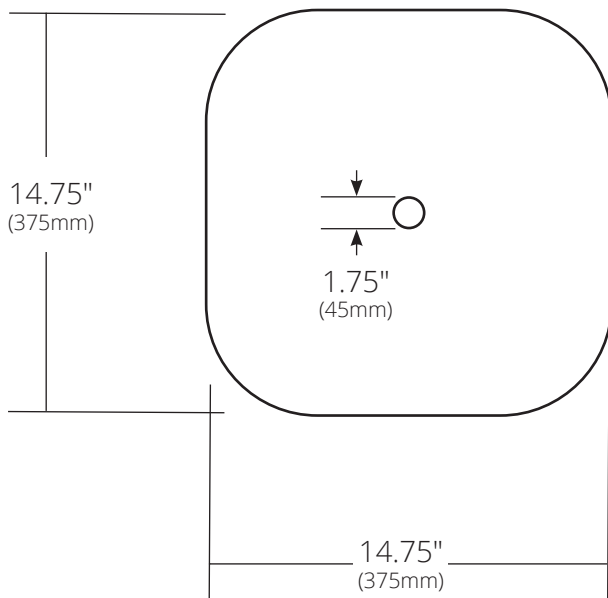

SPECIFICATIONS

LIDO

Murano Collection

Shown in Abalone

TOP VIEW

SIDE VIEW

- MG1515-AE Abalone
- MG1515-AS Abyss
- MG1515-BR Beachcomber
- MG1515-MA Marina
- MG1515-SY Seaspray
- MG1515-SE Shoreline

PRODUCT DETAILS

- 14.75" x 14.75" x 4" OD
(375mm x 375mm x 102mm)
- 14.25" x 14.25" x 3.75" ID
(362mm x 362mm x 95mm)
- Handcrafted, Certified Murano Glass
- 1.75" (45mm) drain opening

INSTALLATION

- Vessel
- **Note:** 3.25" vessel cutout required for countertop (*larger than standard*)

COORDINATING PRODUCTS

- Drains : DR120, DR130 or DR150
- Vanity tops with vessel cutout

STANDARDS COMPLIANCE

- UPC/cUPC compliant

IMPORTANT

Due to the handcrafted nature of this product, it will vary in finish, texture, and other details. Dimensions may vary up to ½" (13mm).