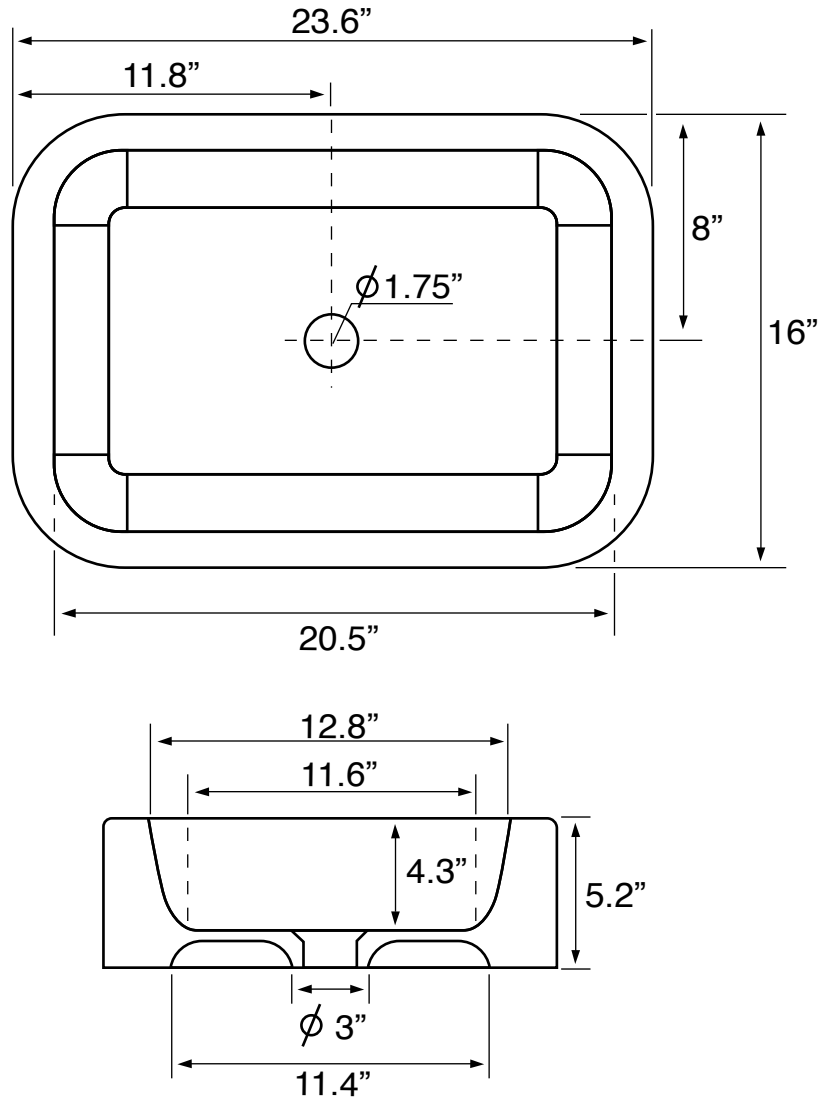

## Material

- White ceramic bathroom sink.

## Installation

- Vessel / above-counter installation.

## Technical Information

Bowl type:	Single
Installation:	Vessel
Bowl dimensions:	Depth: 4.3" Length: 20.5" Width: 11.6"
Drain hole:	1.75"
Weight:	35.27 lbs