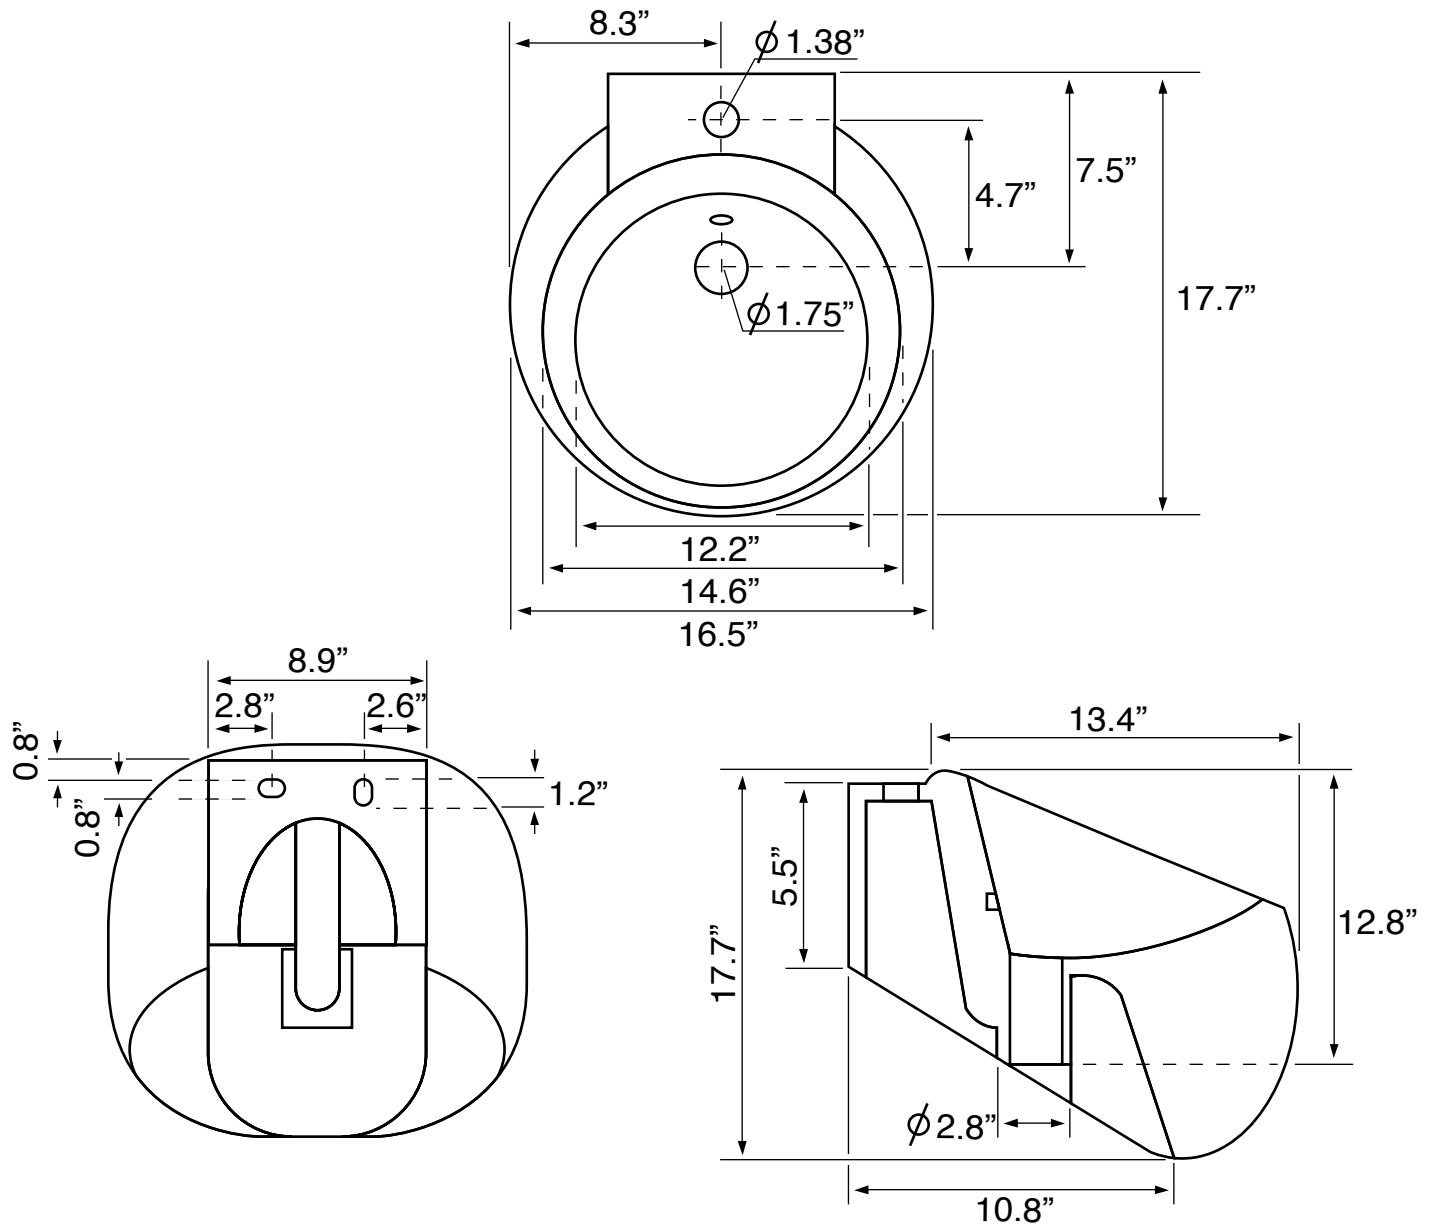

## Installation

- Wall mount installation.

## Configurations

- Single Hole.

## Technical Information

Bowl type:	Single
Installation:	Wall mounted
Bowl dimensions:	Length: 12.2"
	Width: 12.2"
Drain hole:	1.75"
Faucet hole:	1.38"
Hole configurations:	1
Weight:	30.86 lbs