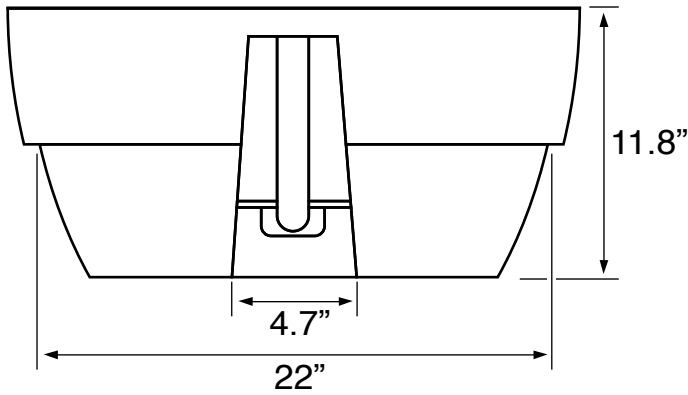

Features

- With overflow.
- Modern design.

Material

- White ceramic bathroom sink.

Installation

- Drop in installation.

Configuration

- Single hole.

Nameek's One-Year Limited Warranty

See website for warranty information details.

Technical Information

Bowl type:	Single
Installation:	Drop in
Bowl dimensions:	Depth: 7.7"
Drain hole:	1.75"
Faucet hole:	1.38"
Hole configuration:	1
Weight:	52.86 lbs