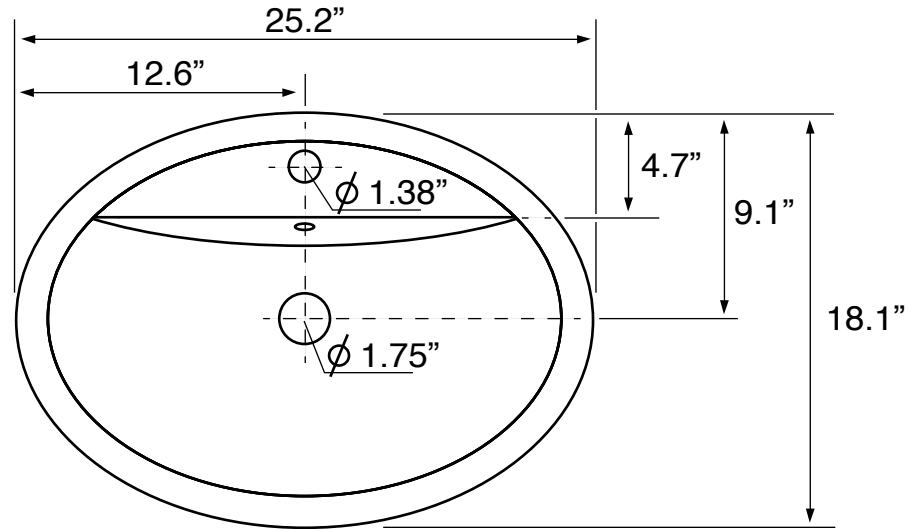

Features

- With overflow.
- Modern design.

Material

- White ceramic bathroom sink.

Installation

- Drop in installation.

Configuration

- Single hole.

Nameek's One-Year Limited Warranty

See website for warranty information details.

Technical Information

Bowl type:	Single
Installation:	Drop in
Bowl dimensions:	Depth: 7.7"
Drain hole:	1.75"
Faucet hole:	1.38"
Hole configuration:	1
Weight:	52.86 lbs