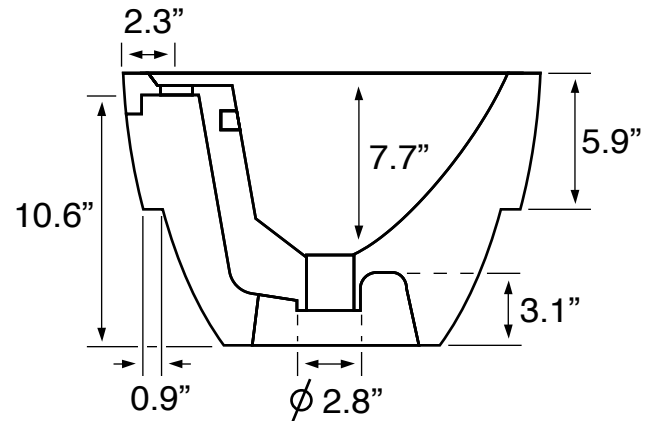

Features

- With overflow.
- Modern design.

Material

- White ceramic bathroom sink.

Installation

- Drop in installation.

Configuration

- Single hole.

Nameek's One-Year Limited Warranty

See website for warranty information details.

Technical Information

Bowl type:	Single
Installation:	Drop in
Bowl dimensions:	Depth: 7.7"
Drain hole:	1.75"
Faucet hole:	1.38"
Hole configuration:	1
Weight:	52.86 lbs