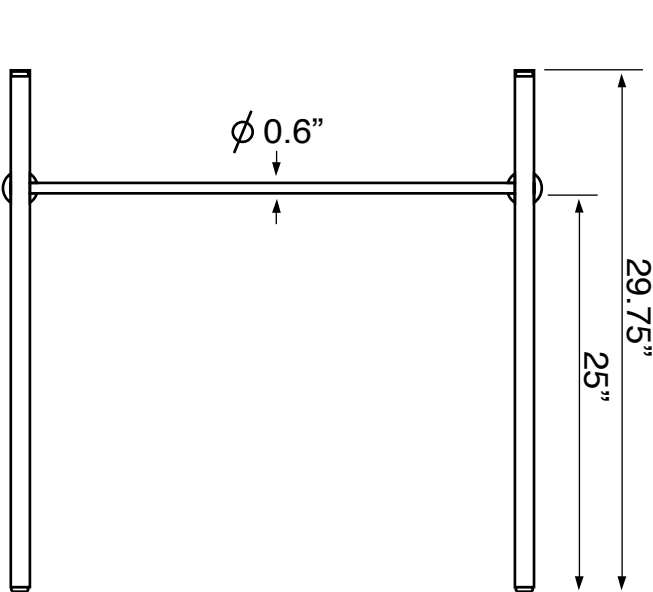

## Configurations

- Single Hole.
- Three Hole (8-inch centers).
- No Hole.

## Technical Information

Bowl type:	Single
Installation:	Console
Bowl dimensions:	Length: 31"
	Width: 13"
	Depth: 3.1"
Drain hole:	1.75"
Faucet hole:	1.38"
Hole configurations:	0, 1, 3
Weight:	50 lbs