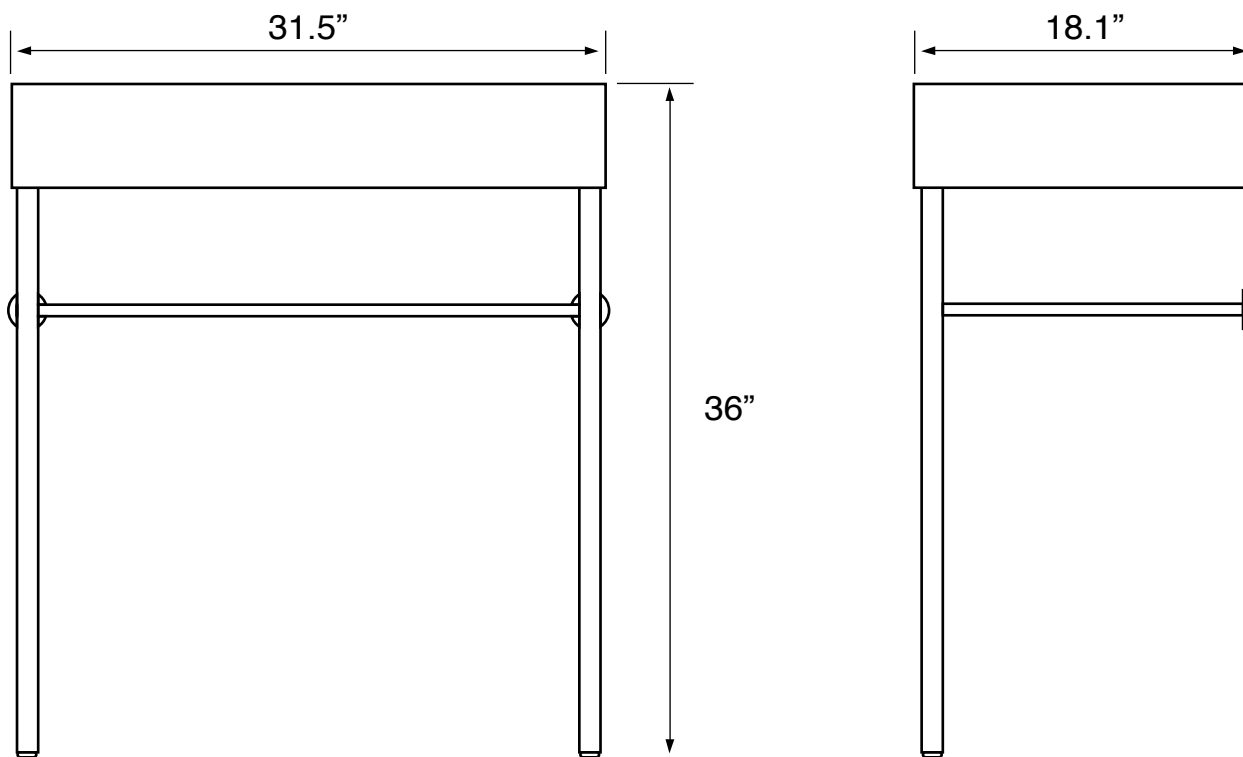

## Configurations

- Single Hole.
- Three Hole (8-inch centers).
- No Hole.

## Technical Information

Bowl type:	Single
Installation:	Console
Bowl dimensions:	Length: 31"
	Width: 13"
	Depth: 3.1"
Drain hole:	1.75"
Faucet hole:	1.38"
Hole configurations:	0, 1, 3
Weight:	50 lbs