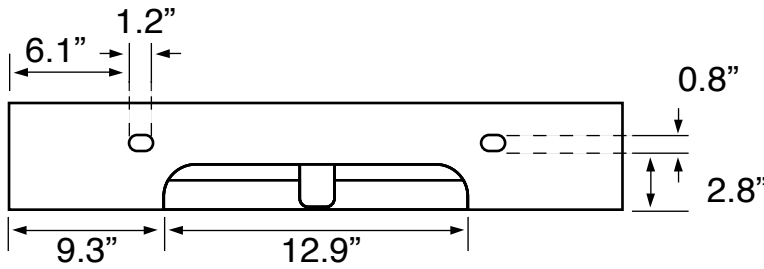

## Configurations

- Single Hole.
- Three Hole (8-inch centers).
- No Hole.

## Technical Information

Bowl type:	Single
Installation:	Console
Bowl dimensions:	Length: 31"
	Width: 13"
	Depth: 3.1"
Drain hole:	1.75"
Faucet hole:	1.38"
Hole configurations:	0, 1, 3
Weight:	50 lbs