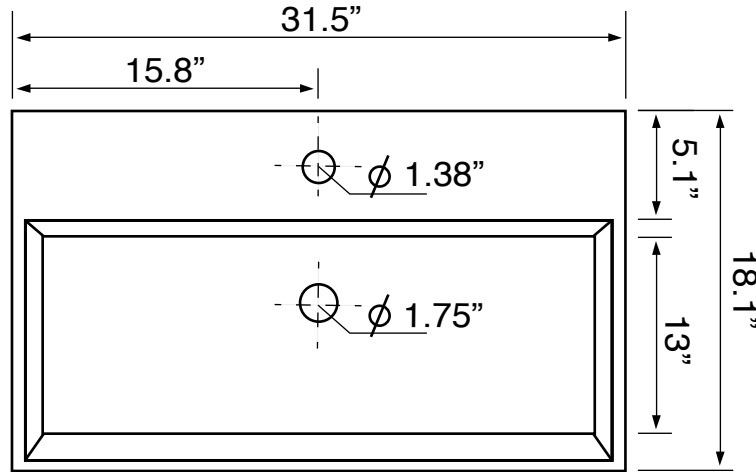

## Configurations

- Single Hole.
- Three Hole (8-inch centers).
- No Hole.

## Technical Information

Bowl type:	Single
Installation:	Console
Bowl dimensions:	Length: 31"
	Width: 13"
	Depth: 3.1"
Drain hole:	1.75"
Faucet hole:	1.38"
Hole configurations:	0, 1, 3
Weight:	50 lbs