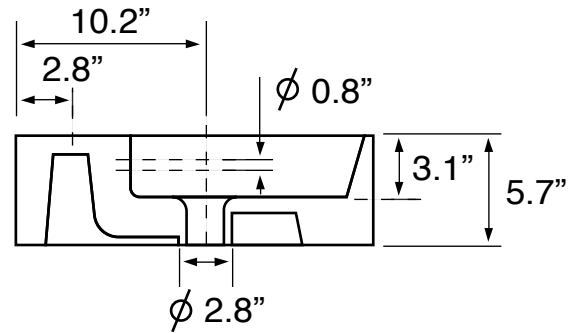

## Configurations

- Single Hole.
- Three Hole (8-inch centers).
- No Hole.

## Technical Information

Bowl type:	Single
Installation:	Console
Bowl dimensions:	Length: 31"
	Width: 13"
	Depth: 3.1"
Drain hole:	1.75"
Faucet hole:	1.38"
Hole configurations:	0, 1, 3
Weight:	50 lbs