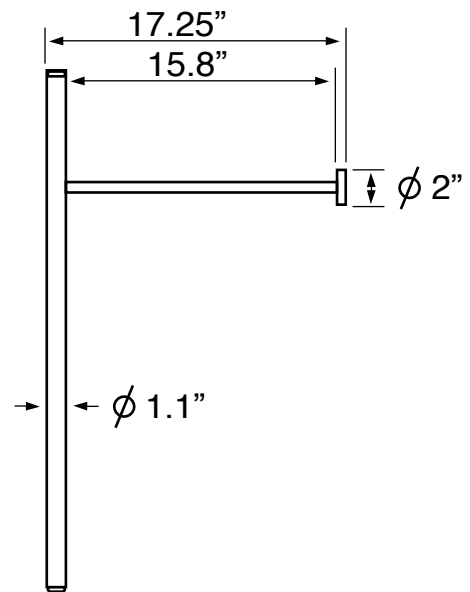

## Configurations

- Single Hole.
- Three Hole (8-inch centers).
- No Hole.

## Technical Information

Bowl type:	Single
Installation:	Console
Bowl dimensions:	Length: 31"
	Width: 13"
	Depth: 3.1"
Drain hole:	1.75"
Faucet hole:	1.38"
Hole configurations:	0, 1, 3
Weight:	50 lbs