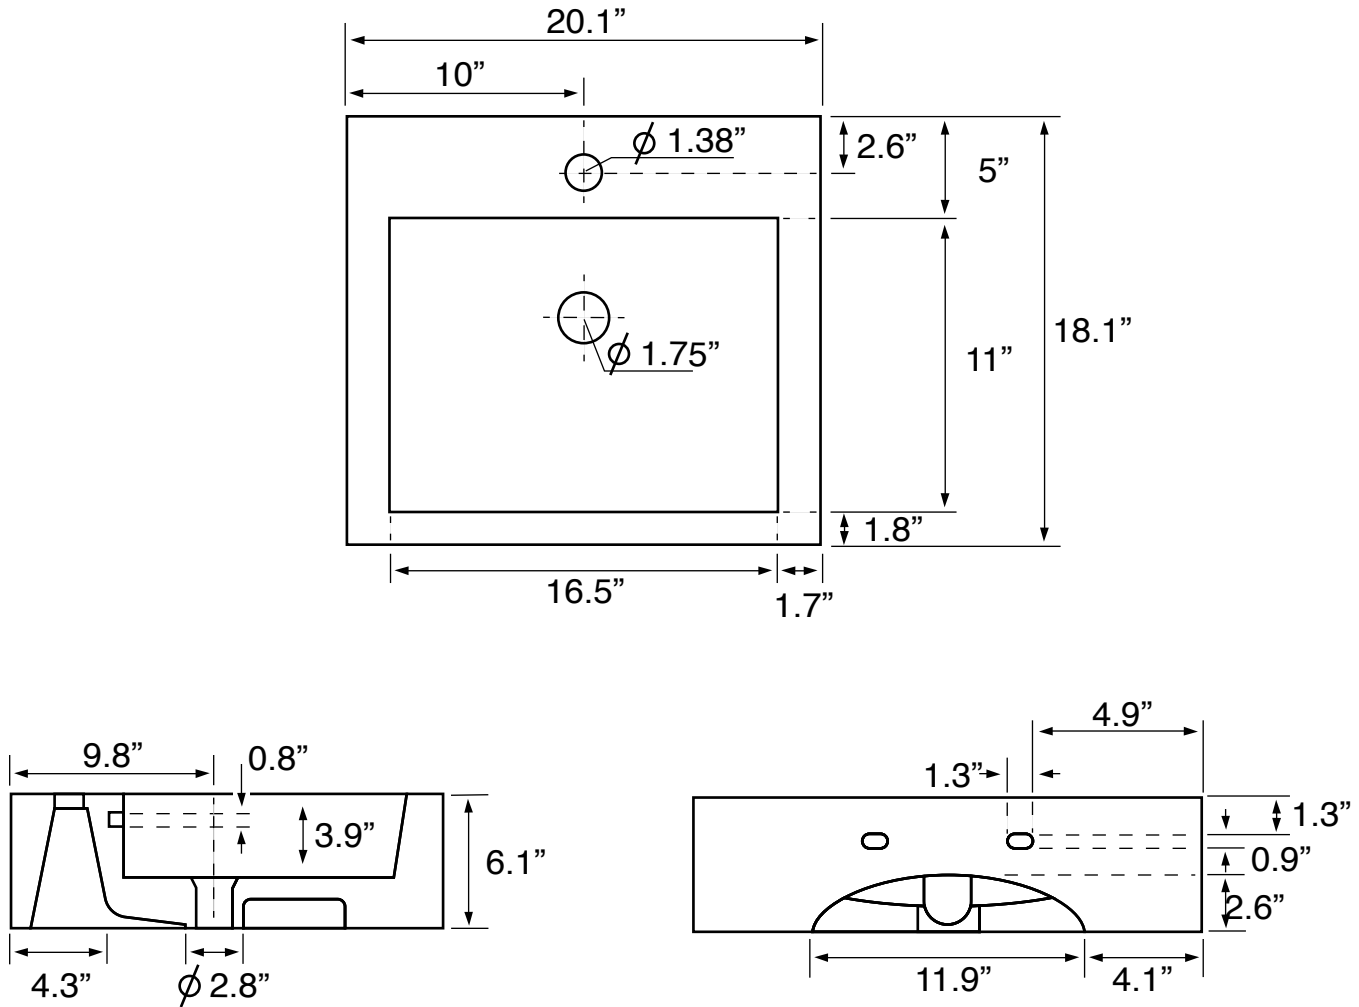

Features

- With overflow.
- Modern design.

Material

- White ceramic bathroom sink.

Installation

- Wall mount installation.
- Vessel / above-counter installation.

Configurations

- Single Hole.
- Three Hole (8-inch centers).
- No Hole.

Nameek's One-Year Limited Warranty

See website for warranty information details.

Technical Information

| | |
|----------------------|--|
| Bowl type: | Single |
| Installation: | Wall mounted Vessel |
| Bowl dimensions: | Depth: 3.9" Length: 16.5" Width: 11" |
| Drain hole: | 1.75" |
| Faucet hole: | 1.38" |
| Hole configurations: | 0, 1, 3 |
| Weight: | 37.44 lbs |