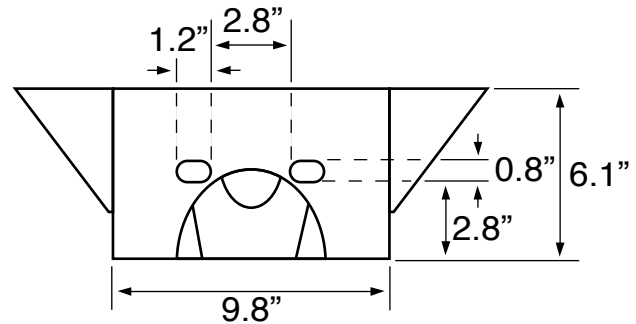

## Configurations

- Single Hole.

## Technical Information

Bowl type:	Single
Installation:	Wall mounted
Bowl dimensions:	Length: 15.7"
	Width: 12.2"
	Depth: 5.2"
Drain hole:	1.75"
Faucet hole:	1.38"
Hole configurations:	1
Weight:	19.82 lbs