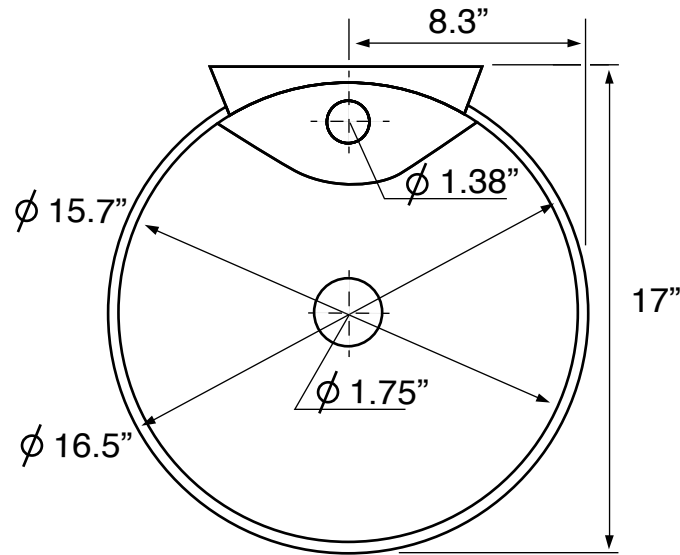

## Configurations

- Single Hole.

## Technical Information

Bowl type:	Single
Installation:	Wall mounted
Bowl dimensions:	Length: 15.7"
	Width: 12.2"
	Depth: 5.2"
Drain hole:	1.75"
Faucet hole:	1.38"
Hole configurations:	1
Weight:	19.82 lbs