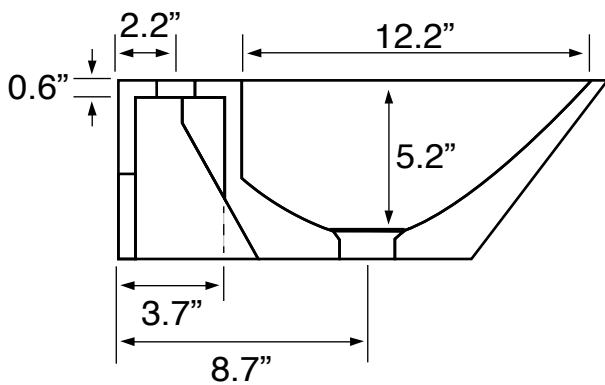

## Installation

- Wall mount installation.

## Configurations

- Single Hole.

## Technical Information

Bowl type:	Single
Installation:	Wall mounted
Bowl dimensions:	Length: 15.7"
	Width: 12.2"
	Depth: 5.2"
Drain hole:	1.75"
Faucet hole:	1.38"
Hole configurations:	1
Weight:	19.82 lbs