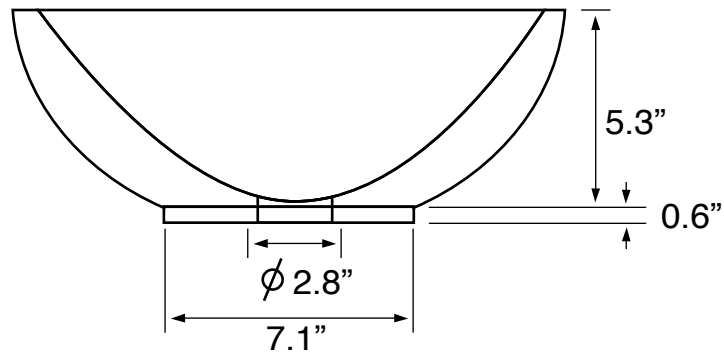

Features

- Without overflow.
- Modern design.

Material

- White ceramic bathroom sink.

Installation

- Vessel / above-counter installation.

Nameek's One-Year Limited Warranty

See website for warranty information details.

Technical Information

Bowl type:	Single
Installation:	Vessel
Bowl dimensions:	Depth: 4.7" Length: 14.9" Width: 14.9"
Drain hole:	1.75"
Weight:	13.21 lbs

Notes

Install this product according to the installation instructions.