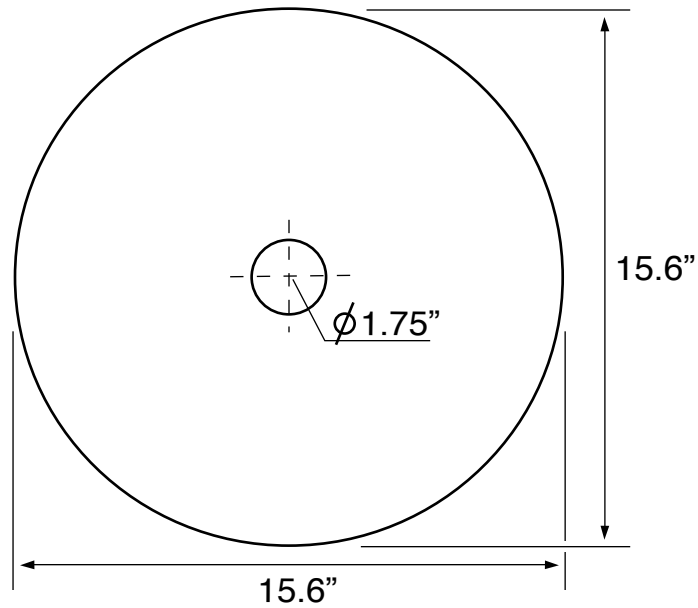

Features

- Without overflow.
- Modern design.

Material

- White ceramic bathroom sink.

Installation

- Vessel / above-counter installation.

Nameek's One-Year Limited Warranty

See website for warranty information details.

Technical Information

Bowl type:	Single
Installation:	Vessel
Bowl dimensions:	Depth: 4.7" Length: 14.9" Width: 14.9"
Drain hole:	1.75"
Weight:	13.21 lbs

Notes

Install this product according to the installation instructions.