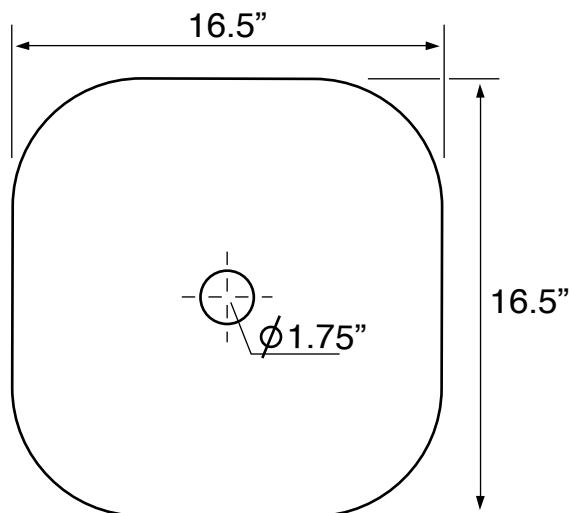

Features

- Without overflow.
- Modern design.

Material

- White ceramic bathroom sink.

Installation

- Vessel / above-counter installation.

Nameek's One-Year Limited Warranty

See website for warranty information details.

Technical Information

Bowl type:	Single
Installation:	Vessel
Bowl dimensions:	Depth: 7.9"
	Width: 16.3"
	Length: 16.3"
Drain hole:	1.75"
Weight:	37.5 lbs

Notes

Install this product according to the installation instructions.