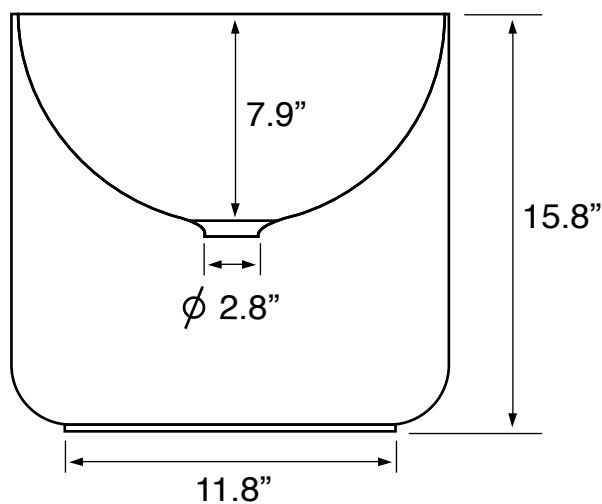

Features

- Without overflow.
- Modern design.

Material

- White ceramic bathroom sink.

Installation

- Vessel / above-counter installation.

Nameek's One-Year Limited Warranty

See website for warranty information details.

Technical Information

Bowl type:	Single
Installation:	Vessel
Bowl dimensions:	Depth: 7.9"
	Width: 16.3"
	Length: 16.3"
Drain hole:	1.75"
Weight:	37.5 lbs

Notes

Install this product according to the installation instructions.