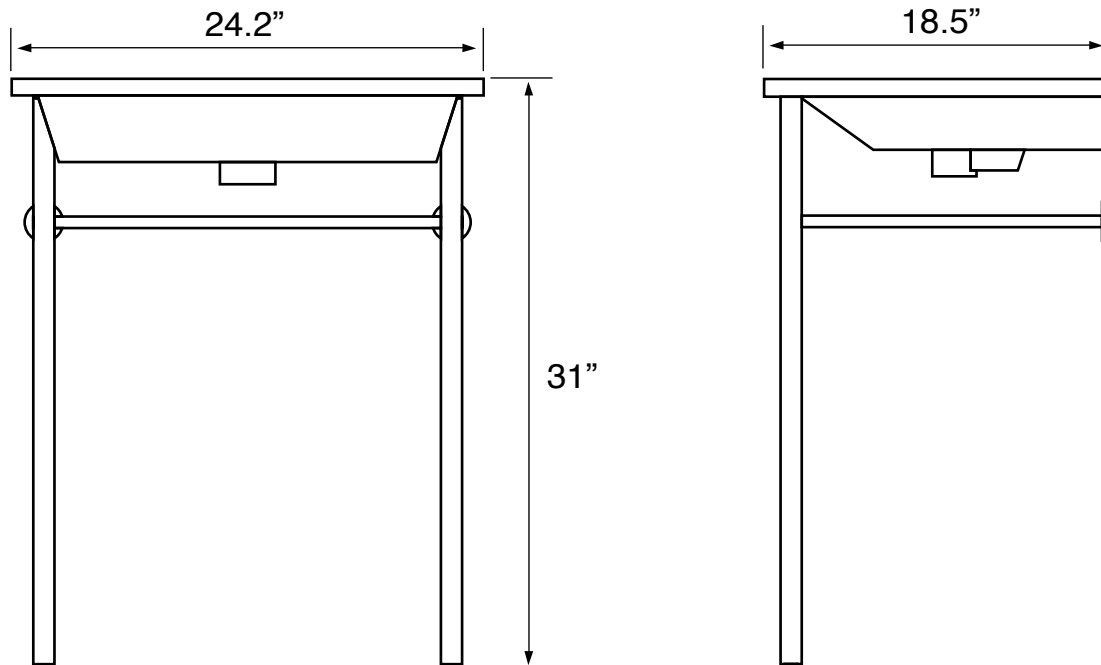

Features

- With overflow.
- Modern design.

Material

- White ceramic bathroom sink.
- Matte black brass console stand.

Installation

- Console installation.

Configurations

- Single hole.
- Three hole (8-inch centers).

Technical Information

Bowl type:	Single
Installation:	Console
Bowl dimensions:	Depth: 3.5"
	Length: 15.75"
	Width: 11.2"
Drain hole:	1.75"
Faucet hole:	1.38"
Hole configurations:	1, 3
Weight:	40 lbs

Notes