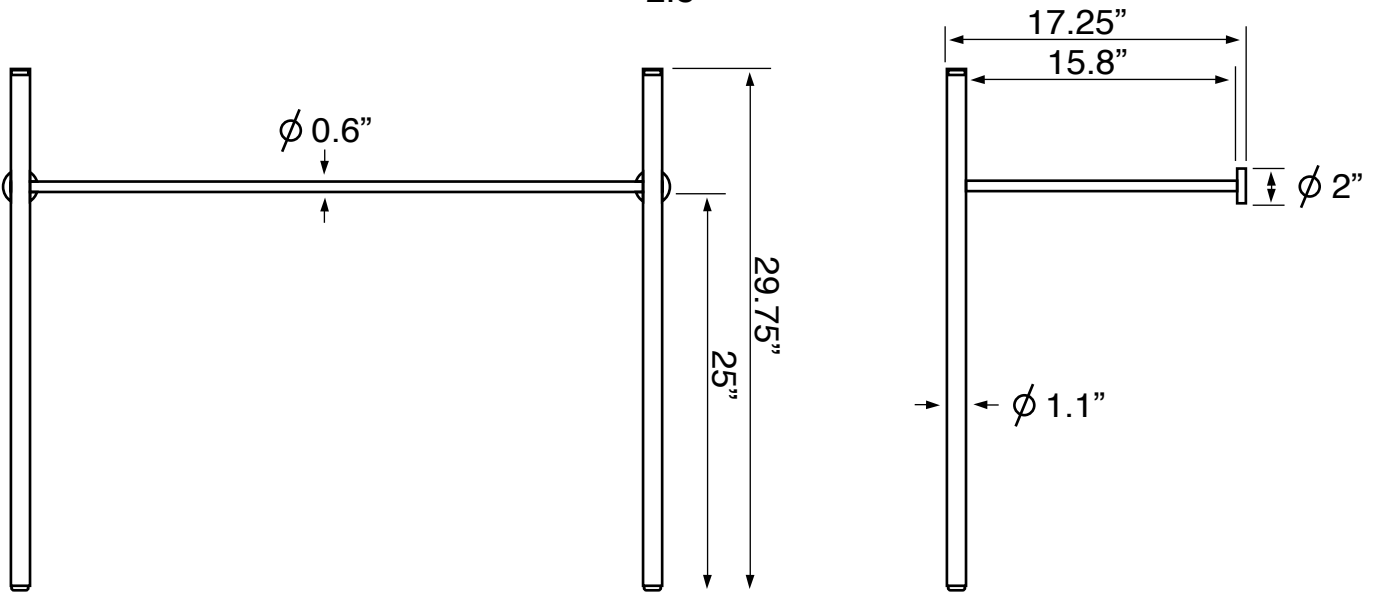

## Configurations

- Two Hole.
- Six Hole (8-inch centers).

## Technical Information

Bowl type:	Double
Installation:	Console
Bowl dimensions:	Length: 15.8"
	Width: 13"
	Depth: 3.7"
Drain hole:	1.75"
Faucet hole:	1.38"
Hole configurations:	2, 6
Weight:	52 lbs