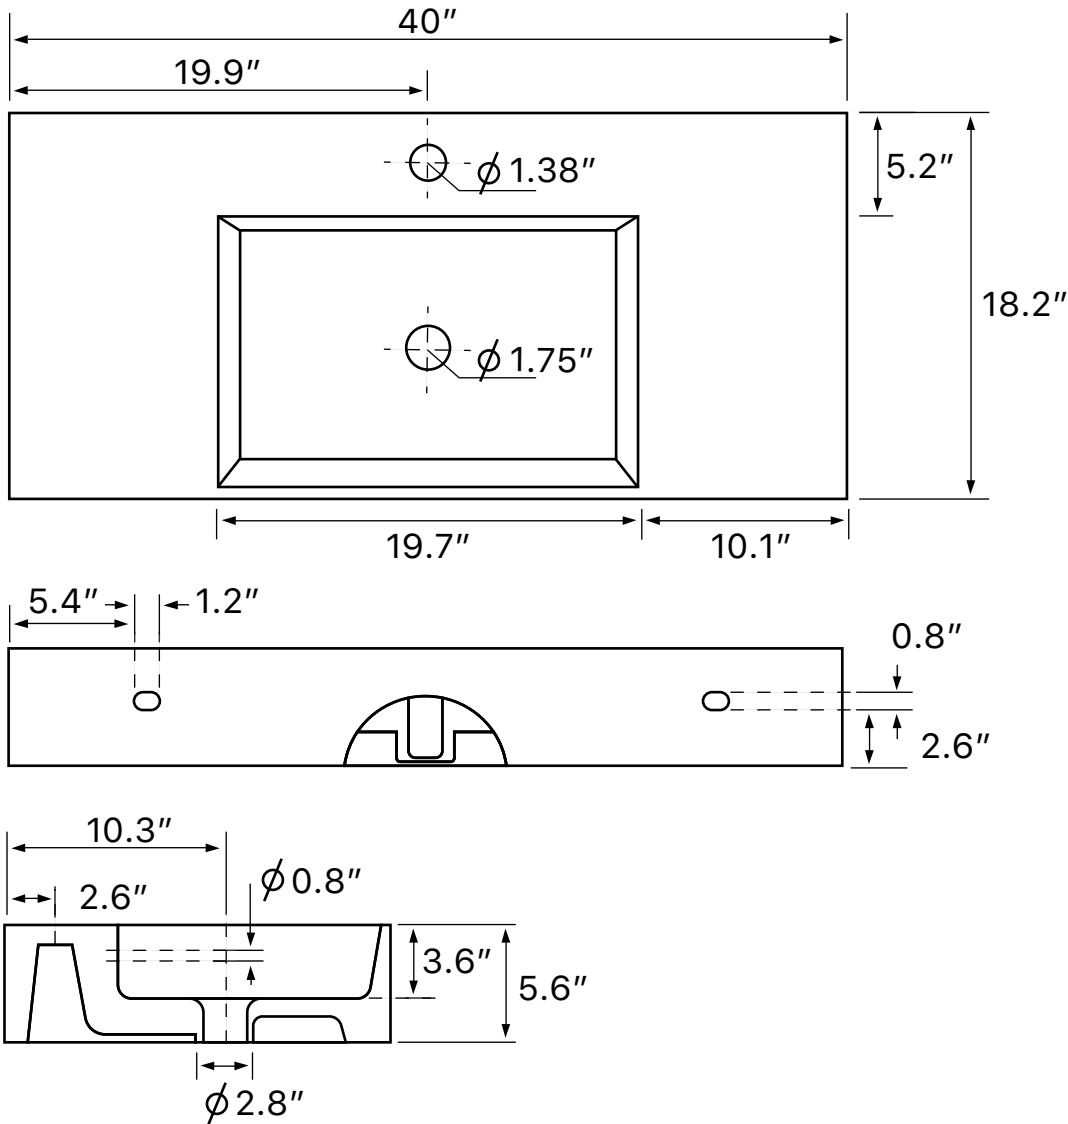

## Installation

- Wall mount installation.
- Vessel / above-counter installation.

## Configurations

- Single Hole.
- Three Hole (8-inch centers).
- No Hole.

## Technical Information

Bowl type:	Single
Installation:	Wall mounted Vessel
Bowl dimensions:	Length: 19.7" Width: 13.2" Depth: 3.6"
Drain hole:	1.75"
Faucet hole:	1.38"
Hole configurations:	0, 1, 3
Weight:	42 lbs