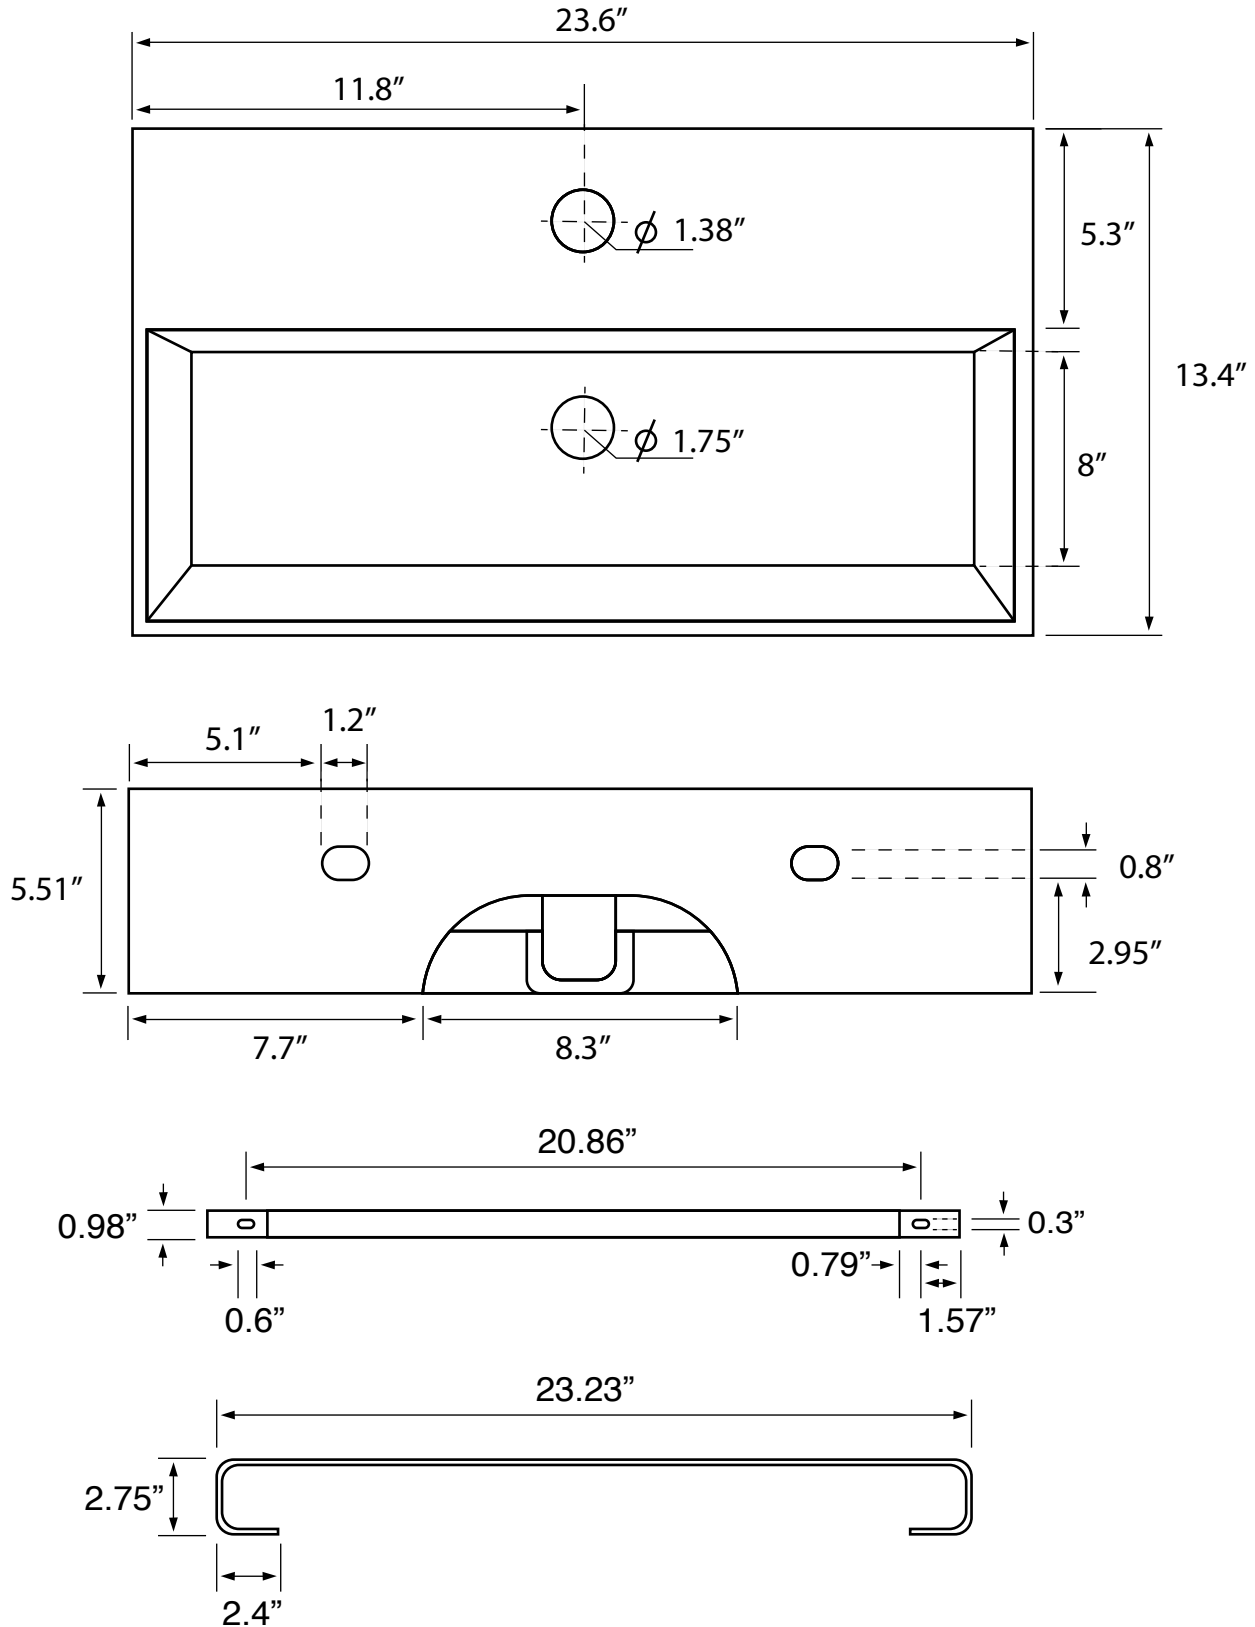

USA/Canada: 215.256.4197

Nameek's reserves the right to make revisions without notice to product specifications.
For more information, go to www.nameeks.com