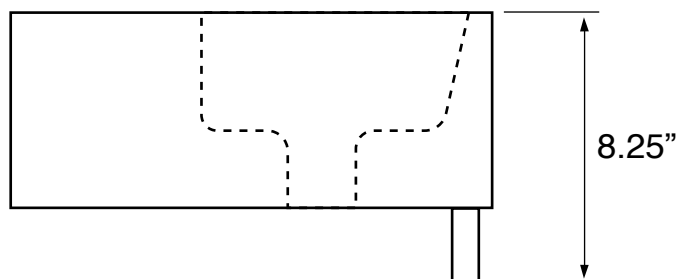

Features

- With overflow.
- Modern design.

Material

- White ceramic bathroom sink.
- Polished chrome stainless steel towel bar.

Installation

- Wall mount installation.

Configurations

- Single Hole.
- Three Hole (8-inch centers).
- No Hole.

Technical Information

Bowl type:	Single
Installation:	Wall mounted
Bowl dimensions:	Length: 23" Width: 8" Depth: 3.25"
Drain hole:	1.75"
Faucet hole:	1.38"
Hole configurations:	0, 1, 3
Weight:	30 lbs

Notes