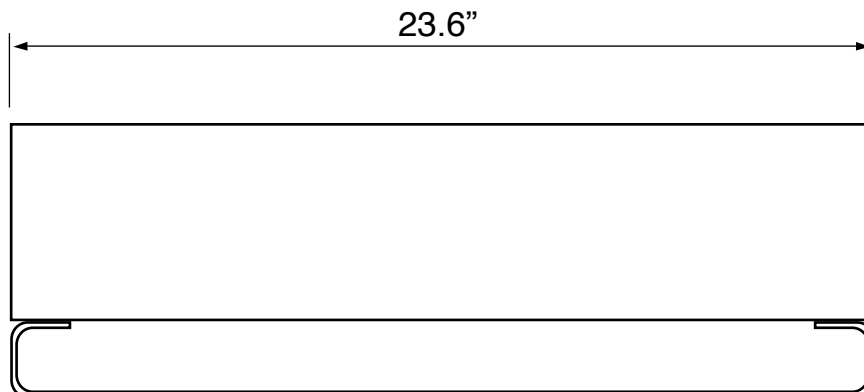

Features

- With overflow.
- Modern design.

Material

- White ceramic bathroom sink.
- Polished chrome stainless steel towel bar.

Installation

- Wall mount installation.

Configurations

- Single Hole.
- Three Hole (8-inch centers).
- No Hole.

Technical Information

Bowl type:	Single
Installation:	Wall mounted
Bowl dimensions:	Length: 23" Width: 8" Depth: 3.25"
Drain hole:	1.75"
Faucet hole:	1.38"
Hole configurations:	0, 1, 3
Weight:	30 lbs

Notes