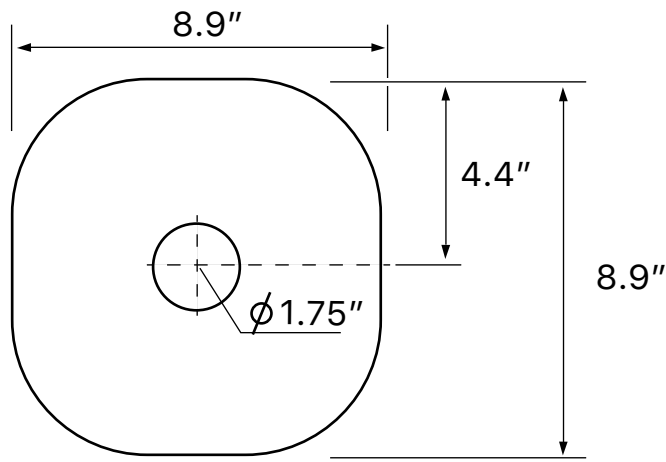

Features

- Without overflow.
- Modern design.

Material

- White ceramic bathroom sink.

Installation

- Vessel / above-counter installation.

Nameek's One-Year Limited Warranty

See website for warranty information details.

Technical Information

Bowl type:	Single
Installation:	Vessel
Bowl dimensions:	Length: 8.6"
	Width: 8.6"
	Depth: 3.2"
Drain hole:	1.75"
Weight:	15 lbs

Notes

Install this product according to the installation instructions.