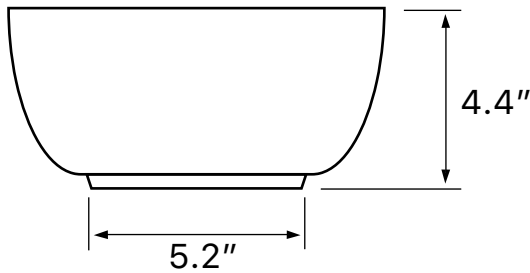

Features

- Without overflow.
- Modern design.

Material

- White ceramic bathroom sink.

Installation

- Vessel / above-counter installation.

Nameek's One-Year Limited Warranty

See website for warranty information details.

Technical Information

Bowl type:	Single
Installation:	Vessel
Bowl dimensions:	Length: 8.6"
	Width: 8.6"
	Depth: 3.2"
Drain hole:	1.75"
Weight:	15 lbs

Notes

Install this product according to the installation instructions.