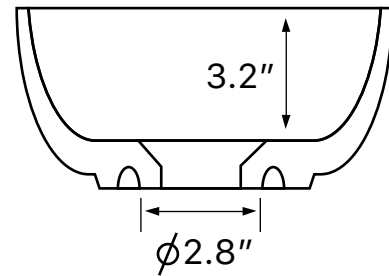

Technical Information

Bowl type:	Single
Installation:	Vessel
Bowl dimensions:	Length: 8.6"
	Width: 8.6"
	Depth: 3.2"
Drain hole:	1.75"
Weight:	15 lbs

Notes

Install this product according to the installation instructions.