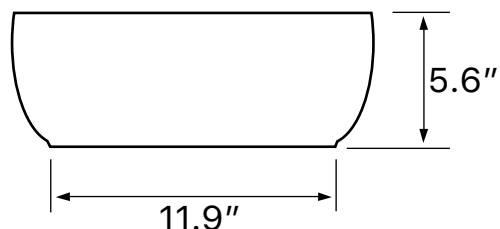

Features

- Without overflow.
- Modern design.

Material

- White ceramic bathroom sink.

Installation

- Vessel / above-counter installation.

Nameek's One-Year Limited Warranty

See website for warranty information details.

Technical Information

Bowl type:	Single
Installation:	Vessel
Bowl dimensions:	Length: 15.1" Width: 15.1" Depth: 4"
Drain hole:	1.75"
Weight:	20 lbs

Notes

Install this product according to the installation instructions.