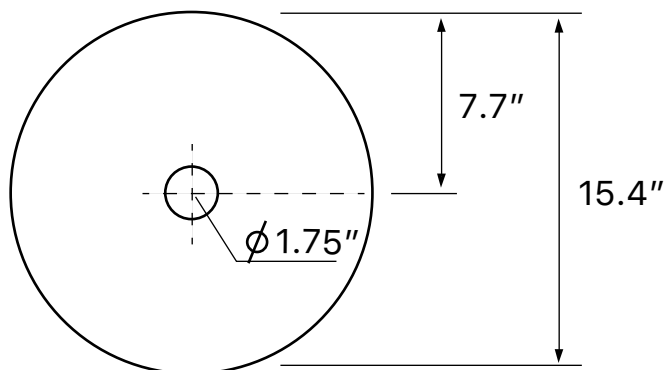

Features

- Without overflow.
- Modern design.

Material

- White ceramic bathroom sink.

Installation

- Vessel / above-counter installation.

Nameek's One-Year Limited Warranty

See website for warranty information details.

Technical Information

Bowl type:	Single
Installation:	Vessel
Bowl dimensions:	Length: 15.1" Width: 15.1" Depth: 4"
Drain hole:	1.75"
Weight:	20 lbs

Notes

Install this product according to the installation instructions.