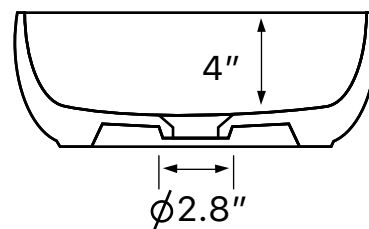

Technical Information

Bowl type:	Single
Installation:	Vessel
Bowl dimensions:	Length: 15.1" Width: 15.1" Depth: 4"
Drain hole:	1.75"
Weight:	20 lbs

Notes

Install this product according to the installation instructions.