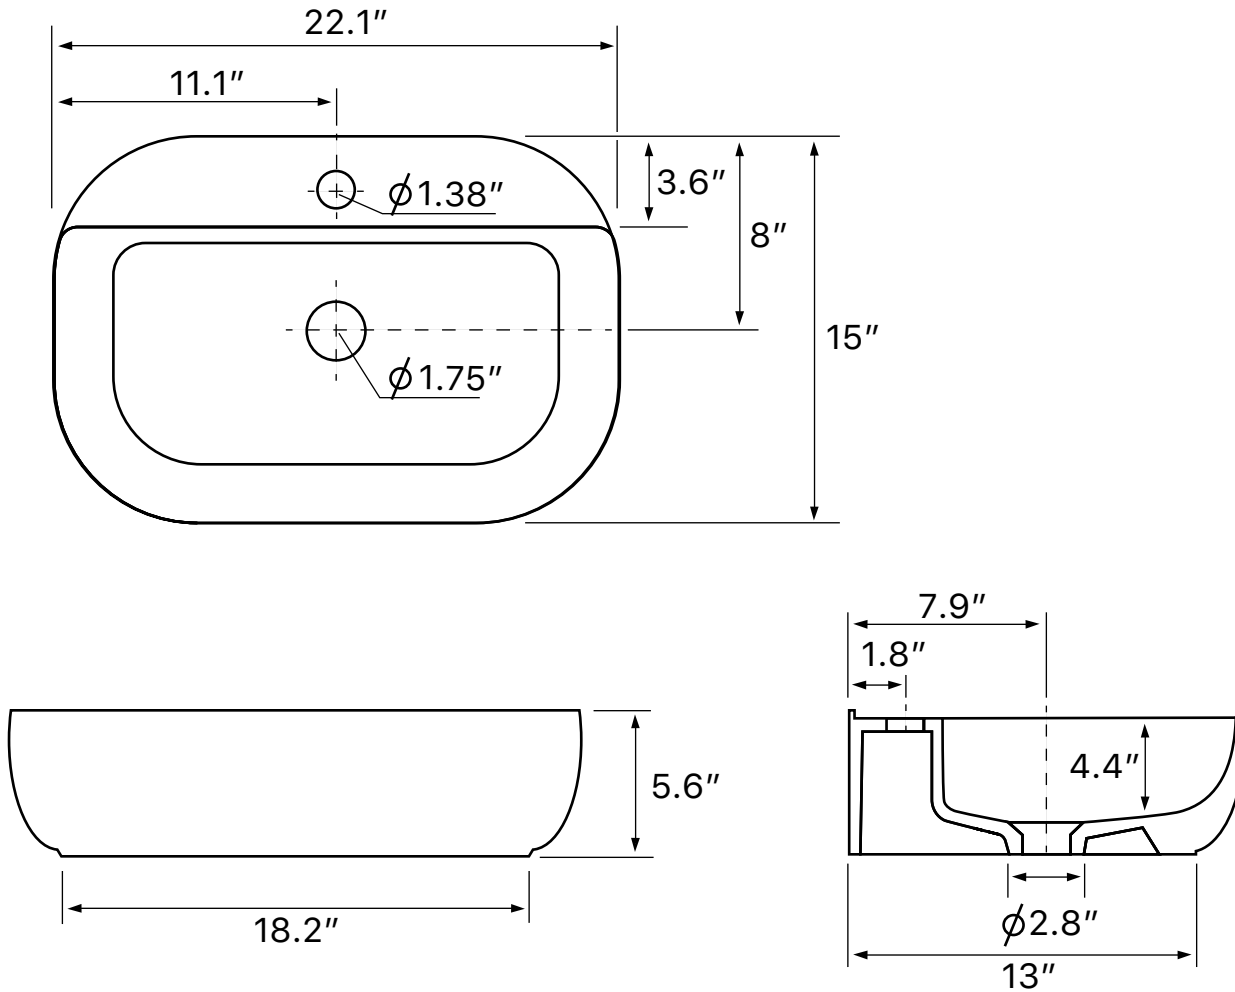

## Material

- White ceramic bathroom sink.

## Installation

- Vessel / above-counter installation.

## Configurations

- Single Hole.

## Technical Information

Bowl type:	Single
Installation:	Vessel
Bowl dimensions:	Length: 21.8" Width: 14.7" Depth: 4.4"
Drain hole:	1.75"
Faucet hole:	1.38"
Hole configuration:	1
Weight:	25 lbs