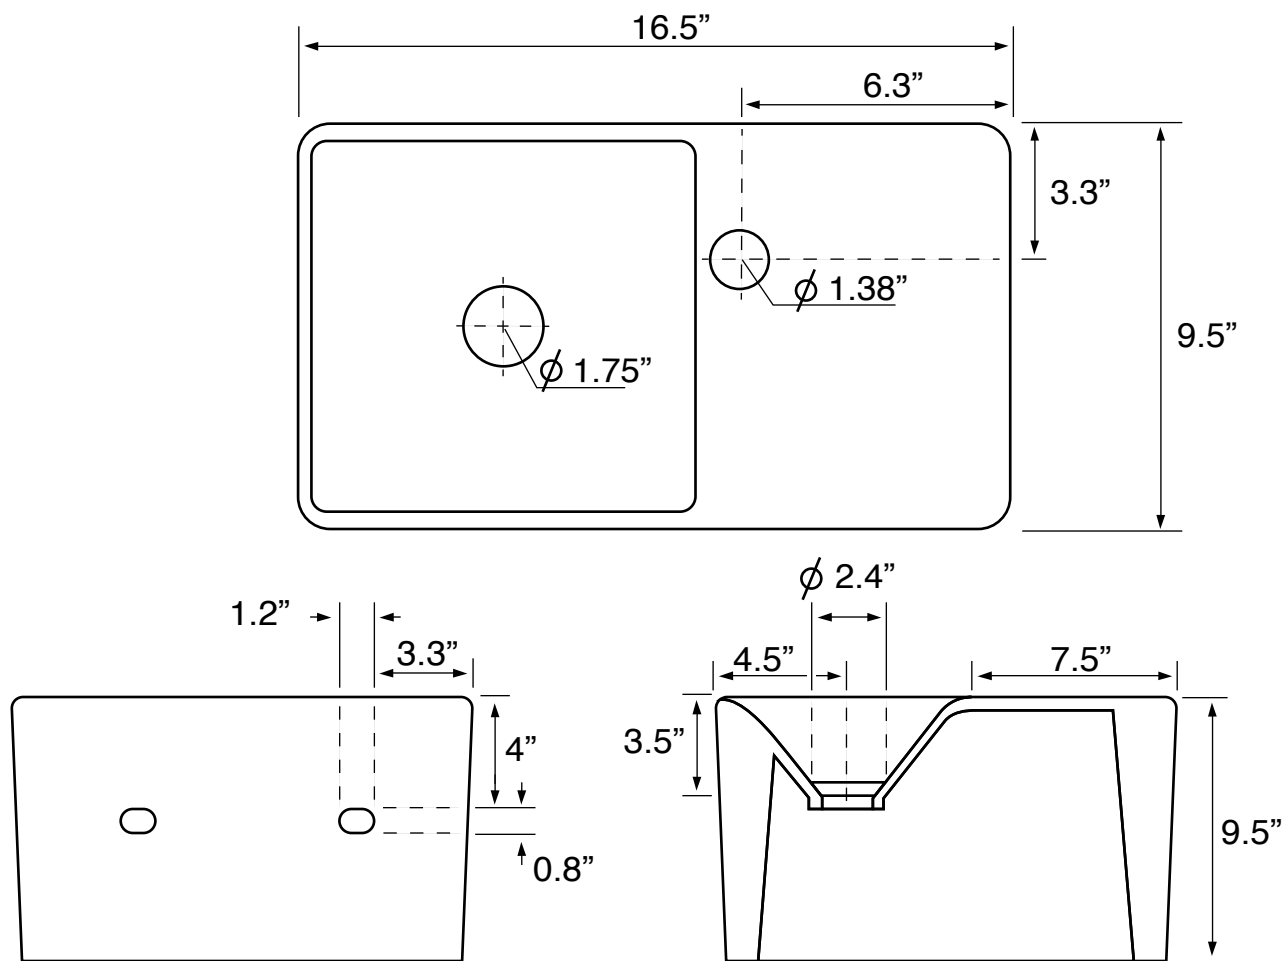

Features

- Without overflow.
- Modern design.

Material

- White ceramic bathroom sink.

Installation

- Wall mount installation.
- Vessel / above-counter installation

Configurations

- Single Hole.

Nameek's One-Year Limited Warranty

See website for warranty information details.

Technical Information

Bowl type:	Single
Installation:	Wall mounted Vessel
Bowl dimensions:	Depth: 3.5"
Drain hole:	1.75"
Faucet hole:	1.38"
Hole configurations:	1
Weight:	22 lbs

Notes

Install this product according to the installation instructions.

Includes mounting hardware.