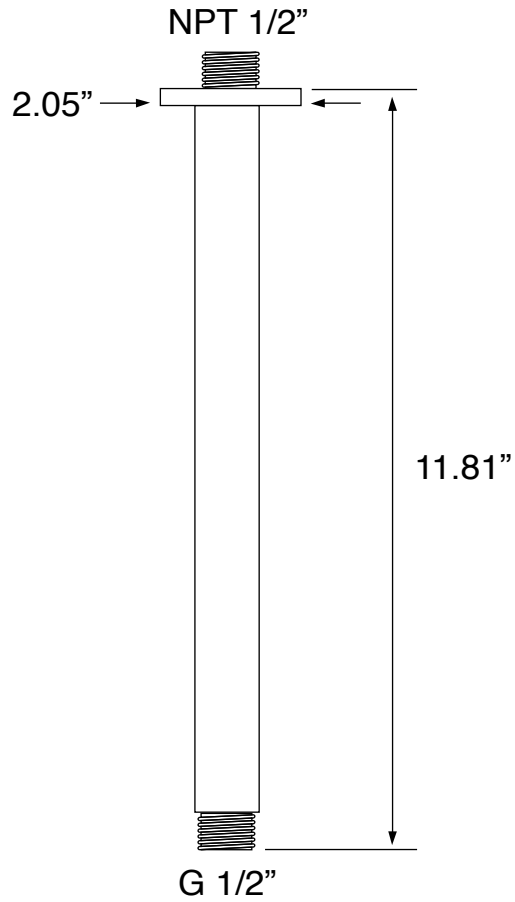

Shower Arm

Remer 347S30-CR

Shower Head

Remer 356S