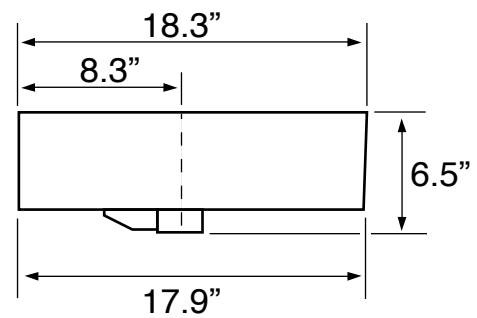

Color/Finish Details

Color	Code	Description
■	97	Matte black

Technical Information

Bowl type:	Single
Installation:	Wall mounted Drop In
Bowl dimensions:	Length: 37.8" Width: 12.5" Depth: 4.55"
Drain hole:	1.75"
Faucet hole:	1.38"
Hole configurations:	2
Weight:	53.8 lbs