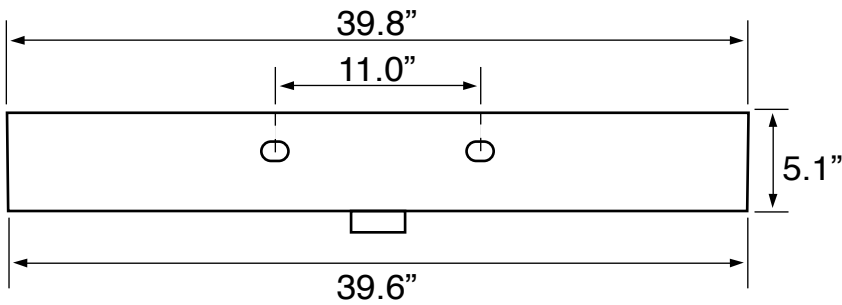

Color/Finish Details

Color	Code	Description
■	97	Matte black

Technical Information

Bowl type:	Single
Installation:	Wall mounted Drop In
Bowl dimensions:	Length: 37.8" Width: 12.5" Depth: 4.55"
Drain hole:	1.75"
Faucet hole:	1.38"
Hole configurations:	2
Weight:	53.8 lbs