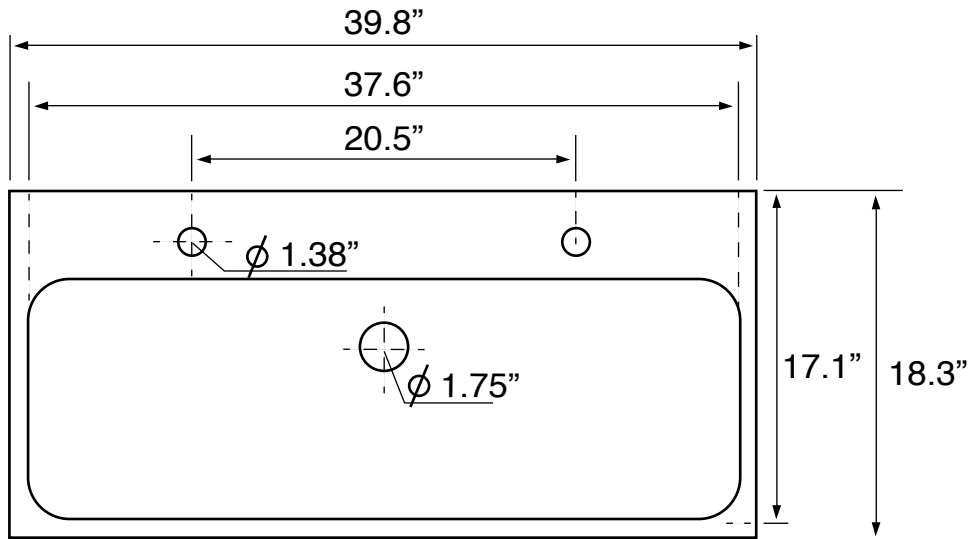

Features

- With overflow.
- Modern design.

Material

- Matte black ceramic bathroom sink.

Installation

- Wall mount installation.
- Drop in installation.

Configurations

- Two hole.

Color/Finish Details

Color	Code	Description
■	97	Matte black

Technical Information

Bowl type:	Single
Installation:	Wall mounted Drop In
Bowl dimensions:	Length: 37.8" Width: 12.5" Depth: 4.55"
Drain hole:	1.75"
Faucet hole:	1.38"
Hole configurations:	2
Weight:	53.8 lbs