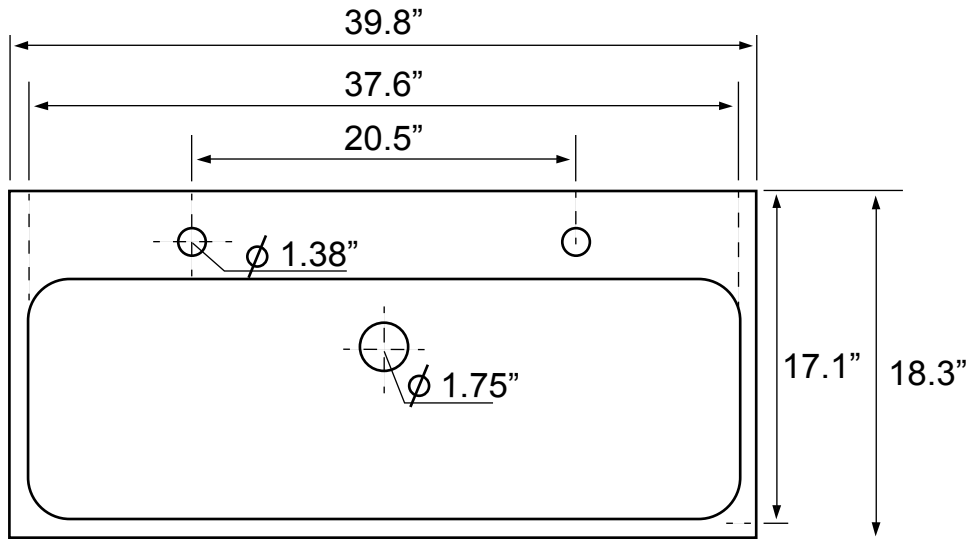

## Configurations

- Two Hole.

## Technical Information

Bowl type:	Single
Installation:	Wall mounted Drop In
Bowl dimensions:	Length: 37.8" Width: 12.5" Depth: 4.55"
Drain hole:	1.75"
Faucet hole:	1.38"
Hole configurations:	2
Weight:	53.8 lbs