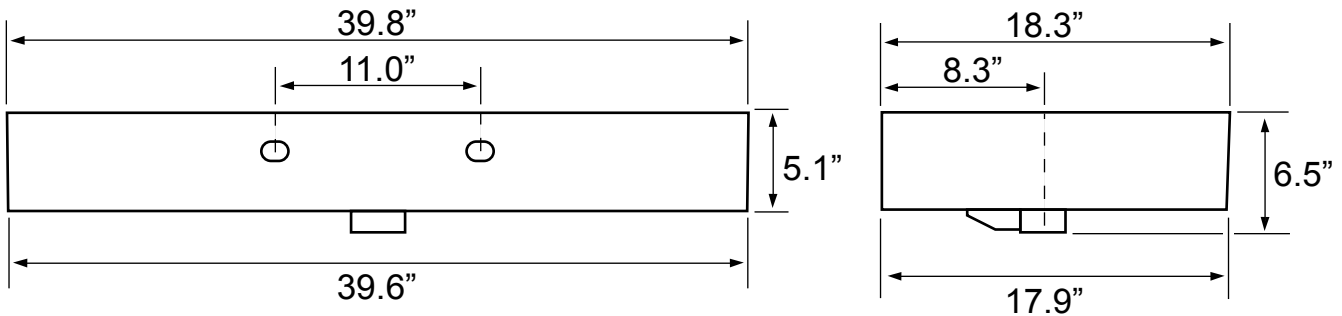

## Configurations

- Two Hole.

## Technical Information

Bowl type:	Single
Installation:	Wall mounted Drop In
Bowl dimensions:	Length: 37.8" Width: 12.5" Depth: 4.55"
Drain hole:	1.75"
Faucet hole:	1.38"
Hole configurations:	2
Weight:	53.8 lbs