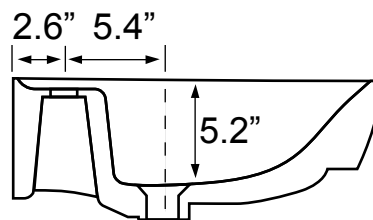

Features

- With overflow.
- Modern design.

Material

- White ceramic bathroom sink.

Installation

- Wall mount installation.

Configurations

- Single Hole.
- Three Hole (8-inch centers).

Technical Information

Bowl type:	Single
Installation:	Wall mounted
Bowl Dimensions:	Depth: 5.2" Width: 13.72" Length: 23.7"
Drain hole:	1.75"
Faucet hole:	1.38"
Hole configurations:	1, 3
Weight:	27 lbs