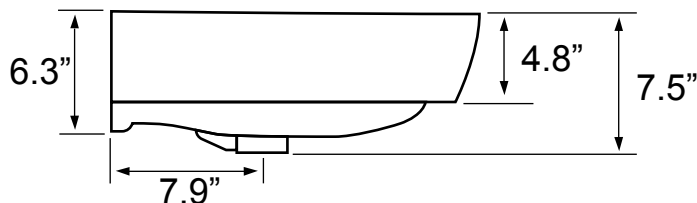

Features

- With overflow.
- Modern design.

Material

- White ceramic bathroom sink.

Installation

- Wall mount installation.

Configurations

- Single Hole.
- Three Hole (8-inch centers).

Technical Information

Bowl type:	Single
Installation:	Wall mounted
Bowl Dimensions:	Depth: 5.2" Width: 13.72" Length: 23.7"
Drain hole:	1.75"
Faucet hole:	1.38"
Hole configurations:	1, 3
Weight:	27 lbs