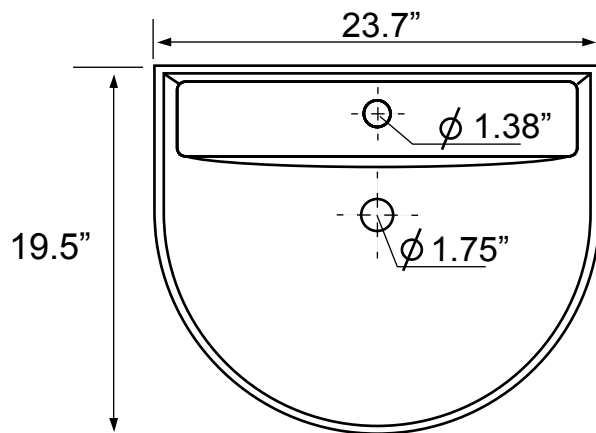

Features

- With overflow.
- Modern design.

Material

- White ceramic bathroom sink.

Installation

- Wall mount installation.

Configurations

- Single Hole.
- Three Hole (8-inch centers).

Technical Information

Bowl type:	Single
Installation:	Wall mounted
Bowl Dimensions:	Depth: 5.2" Width: 13.72" Length: 23.7"
Drain hole:	1.75"
Faucet hole:	1.38"
Hole configurations:	1, 3
Weight:	27 lbs