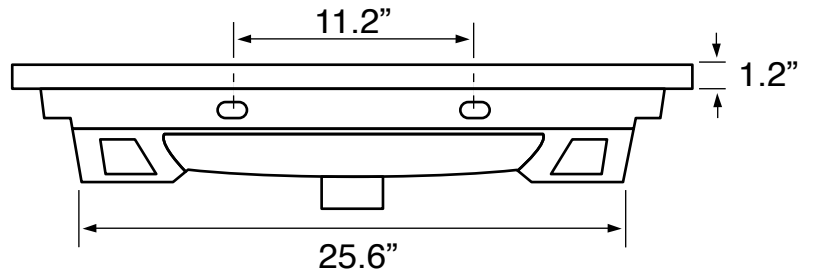

Features

- Modern design.
- Sink with overflow.
- Waterproof vanity panels.
- 2 doors.
- 2 drawers.
- Ships fully assembled.
- Sink features counter space.

Material

- White ceramic integrated sink.
- Engineered wood vanity base.
- Polished chrome brass handles.

Installation

- Wall mounted/floating installation.

Configurations

- Single hole.

Nameek's One-Year Limited Warranty

See website for warranty information details.

Vanity Cabinet Color/Finish Details

Color	Description
	Glossy White

Technical Information

Bowl type:	Single
Installation:	Wall mounted
Bowl dimensions:	Depth: 4.5" Width: 11.5" Length: 19.5"
Drain hole:	1.75"
Faucet hole:	1.38"
Hole configurations:	1
Weight:	130 lbs

Notes