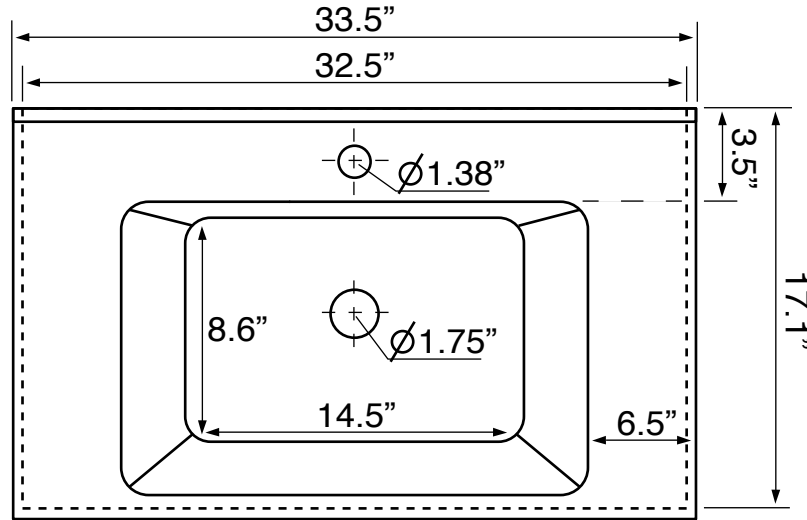

Features

- Modern design.
- Sink with overflow.
- Waterproof vanity panels.
- 2 doors.
- 2 drawers.
- Ships fully assembled.
- Sink features counter space.

Material

- White ceramic integrated sink.
- Engineered wood vanity base.
- Polished chrome brass handles.

Installation

- Wall mounted/floating installation.

Configurations

- Single hole.

Nameek's One-Year Limited Warranty

See website for warranty information details.

Vanity Cabinet Color/Finish Details

Color	Description
	Glossy White

Technical Information

Bowl type:	Single
Installation:	Wall mounted
Bowl dimensions:	Depth: 4.5" Width: 11.5" Length: 19.5"
Drain hole:	1.75"
Faucet hole:	1.38"
Hole configurations:	1
Weight:	130 lbs

Notes