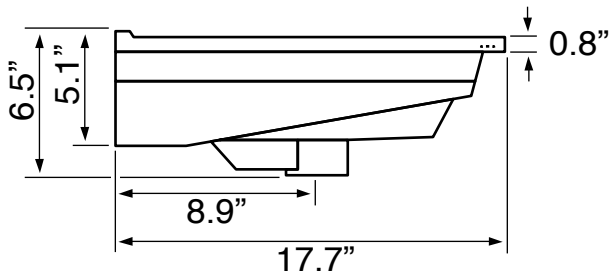

Installation

- Wall mounted/floating installation.

Configurations

- Single hole.

Nameek's One-Year Limited Warranty

See website for warranty information details.

Vanity Cabinet Color/Finish Details

Color	Description
	Glossy White

Technical Information

Bowl type:	Single
Installation:	Wall mounted
Bowl dimensions:	Depth: 4.5" Width: 11.5" Length: 19.5"
Drain hole:	1.75"
Faucet hole:	1.38"
Hole configurations:	1
Weight:	130 lbs

Notes