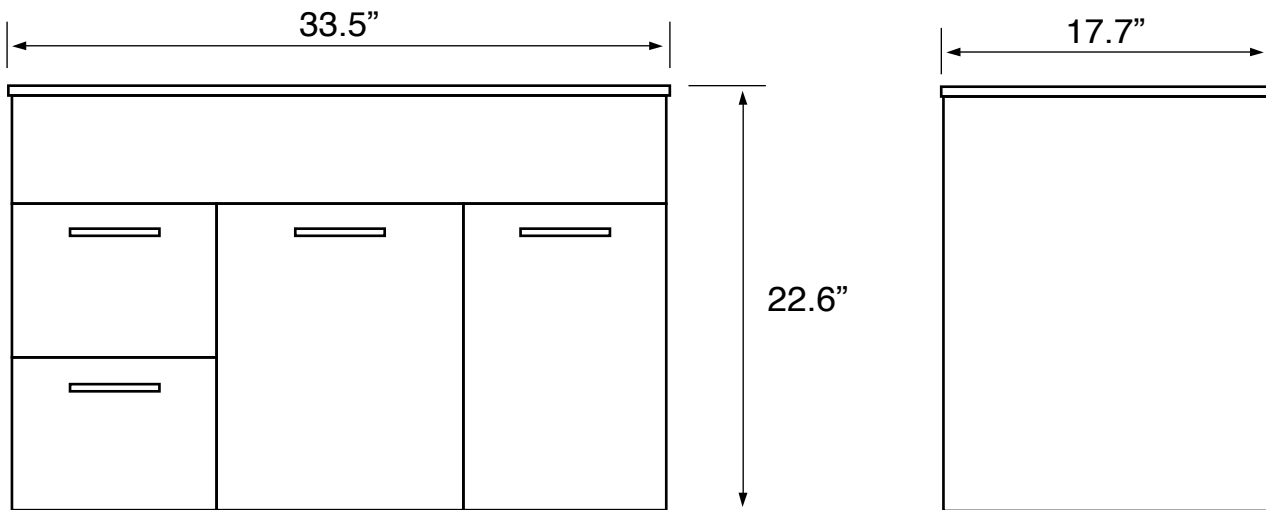

Features

- Modern design.
- Sink with overflow.
- Waterproof vanity panels.
- 2 doors.
- 2 drawers.
- Ships fully assembled.
- Sink features counter space.

Material

- White ceramic integrated sink.
- Engineered wood vanity base.
- Polished chrome brass handles.

Installation

- Wall mounted/floating installation.

Configurations

- Single hole.

Nameek's One-Year Limited Warranty

See website for warranty information details.

Vanity Cabinet Color/Finish Details

Color	Description
	Glossy White

Technical Information

Bowl type:	Single
Installation:	Wall mounted
Bowl dimensions:	Depth: 4.5" Width: 11.5" Length: 19.5"
Drain hole:	1.75"
Faucet hole:	1.38"
Hole configurations:	1
Weight:	130 lbs

Notes