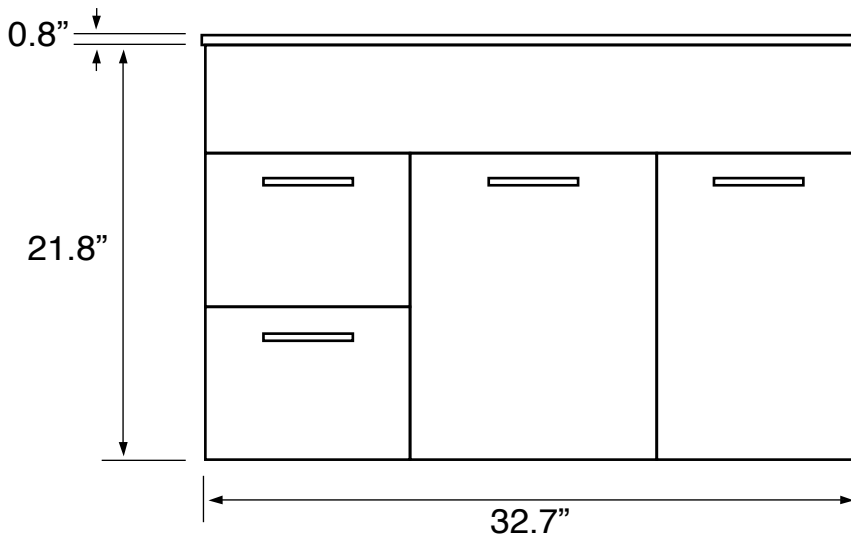

Features

- Modern design.
- Sink with overflow.
- Waterproof vanity panels.
- 2 doors.
- 2 drawers.
- Ships fully assembled.
- Sink features counter space.

Material

- White ceramic integrated sink.
- Engineered wood vanity base.
- Polished chrome brass handles.

Installation

- Wall mounted/floating installation.

Configurations

- Single hole.

Nameek's One-Year Limited Warranty

See website for warranty information details.

Vanity Cabinet Color/Finish Details

Color	Description
	Glossy White

Technical Information

Bowl type:	Single
Installation:	Wall mounted
Bowl dimensions:	Depth: 4.5" Width: 11.5" Length: 19.5"
Drain hole:	1.75"
Faucet hole:	1.38"
Hole configurations:	1
Weight:	130 lbs

Notes