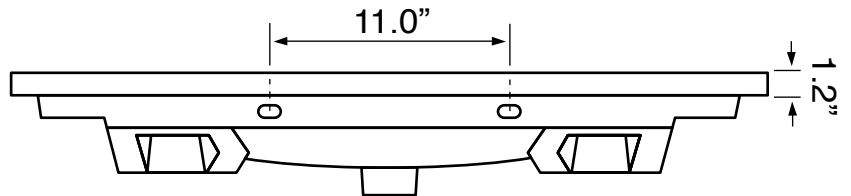

### Configurations

- Single hole.
- Three hole (special order).

### Technical Information

|                      |              |
|----------------------|--------------|
| Bowl type:           | Single       |
| Installation:        | Wall mounted |
| Bowl dimensions:     | Depth: 4.5"  |
|                      | Width: 11.5" |
|                      | Length: 20"  |
| Drain hole:          | 1.75"        |
| Faucet hole:         | 1.38"        |
| Hole configurations: | 1            |
| Weight:              | 150 lbs      |