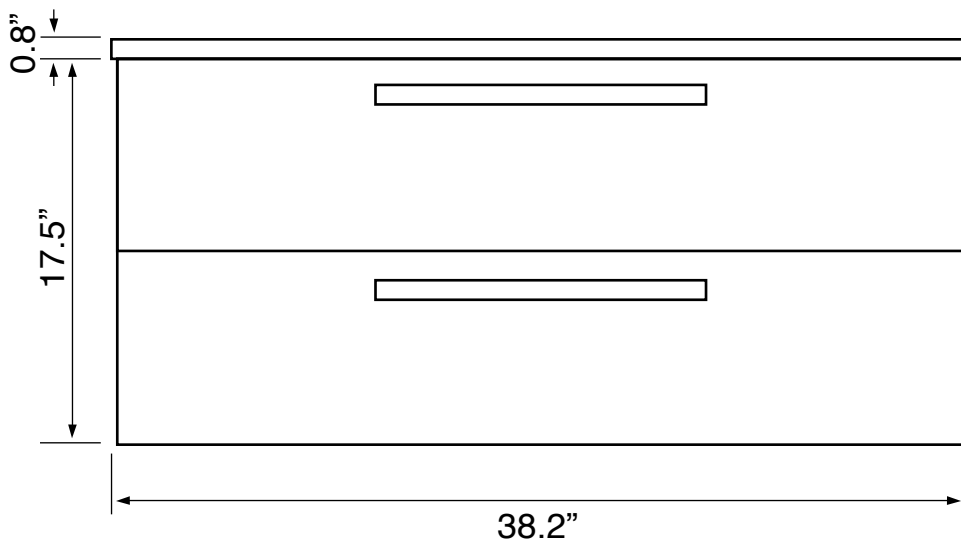

### Configurations

- Single hole.
- Three hole (special order).

### Technical Information

|                      |              |
|----------------------|--------------|
| Bowl type:           | Single       |
| Installation:        | Wall mounted |
| Bowl dimensions:     | Depth: 4.5"  |
|                      | Width: 11.5" |
|                      | Length: 20"  |
| Drain hole:          | 1.75"        |
| Faucet hole:         | 1.38"        |
| Hole configurations: | 1            |
| Weight:              | 150 lbs      |