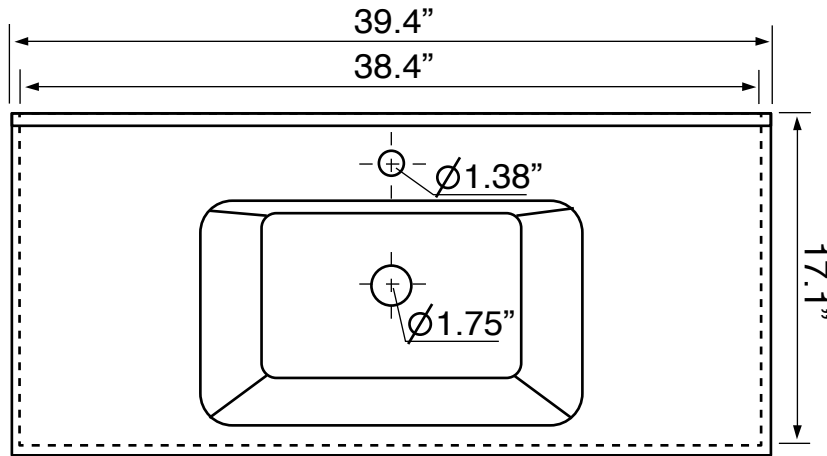

### Installation

- Wall mounted/floating installation.

### Configurations

- Single hole.
- Three hole (special order).

### Technical Information

|                      |              |
|----------------------|--------------|
| Bowl type:           | Single       |
| Installation:        | Wall mounted |
| Bowl dimensions:     | Depth: 4.5"  |
|                      | Width: 11.5" |
|                      | Length: 20"  |
| Drain hole:          | 1.75"        |
| Faucet hole:         | 1.38"        |
| Hole configurations: | 1            |
| Weight:              | 150 lbs      |