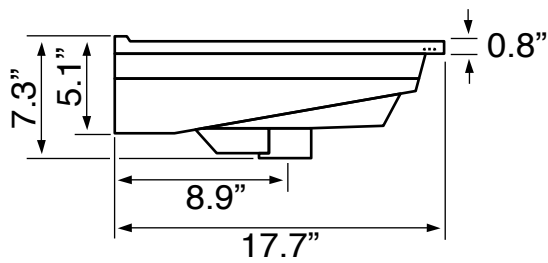

### Configurations

- Single hole.
- Three hole (special order).

### Technical Information

|                      |              |
|----------------------|--------------|
| Bowl type:           | Single       |
| Installation:        | Wall mounted |
| Bowl dimensions:     | Depth: 4.5"  |
|                      | Width: 11.5" |
|                      | Length: 20"  |
| Drain hole:          | 1.75"        |
| Faucet hole:         | 1.38"        |
| Hole configurations: | 1            |
| Weight:              | 150 lbs      |