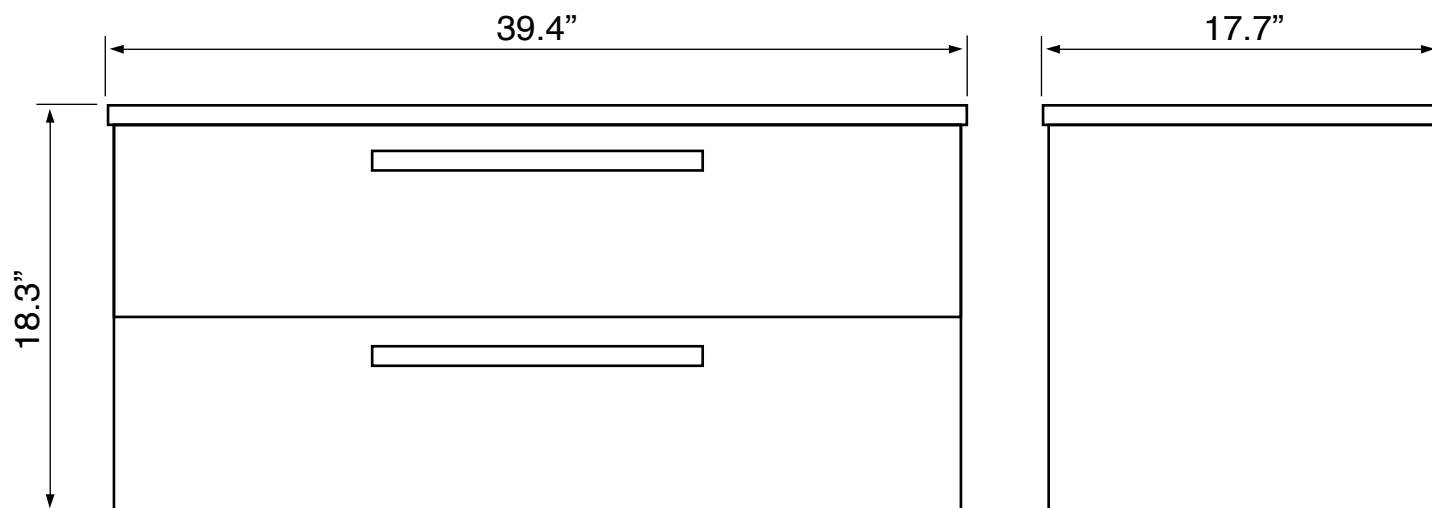

### Installation

- Wall mounted/floating installation.

### Configurations

- Single hole.
- Three hole (special order).

### Technical Information

|                      |              |
|----------------------|--------------|
| Bowl type:           | Single       |
| Installation:        | Wall mounted |
| Bowl dimensions:     | Depth: 4.5"  |
|                      | Width: 11.5" |
|                      | Length: 20"  |
| Drain hole:          | 1.75"        |
| Faucet hole:         | 1.38"        |
| Hole configurations: | 1            |
| Weight:              | 150 lbs      |