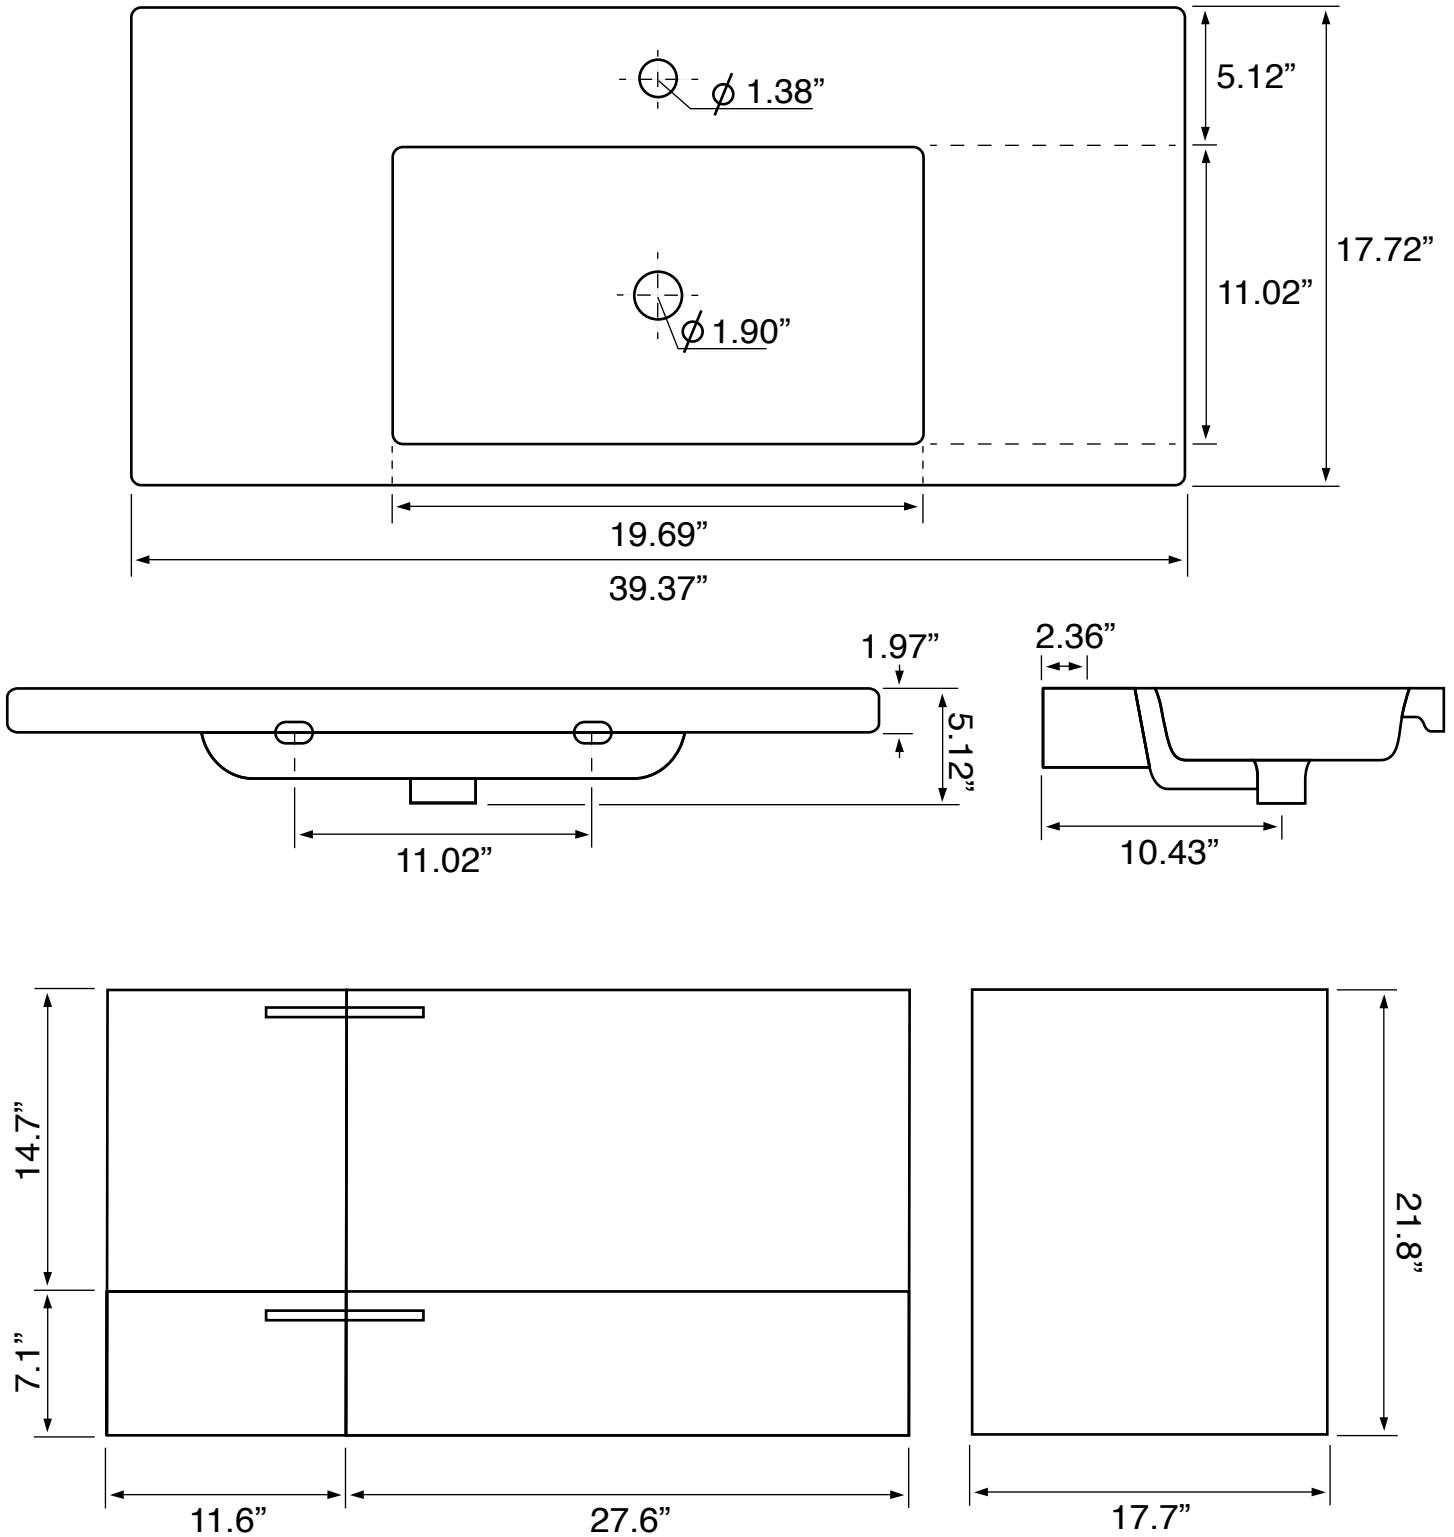

Features

- Modern design.
- Sink with overflow.
- Waterproof vanity panels.
- 2 doors.
- 1 soft-closing drawer.
- Ships fully assembled.
- Made in Italy.

Material

- White ceramic integrated sink.
- Engineered wood vanity base.
- Polished chrome brass handles.

Installation

- Wall mounted/floating installation.

Configurations

- Single hole.
- Three hole (special order).
- No hole (special order).

Nameek's One-Year Limited Warranty

See website for warranty information details.

Vanity Cabinet Color/Finish Details

Color	Description
	Glossy White

Technical Information

Bowl type:	Single
Installation:	Wall mounted
Bowl dimensions:	Depth: 3.5" Length: 19.69" Width: 11.02"
Drain hole:	1.90"
Faucet hole:	1.38"
Hole configurations:	0, 1, 3
Weight:	150 lbs