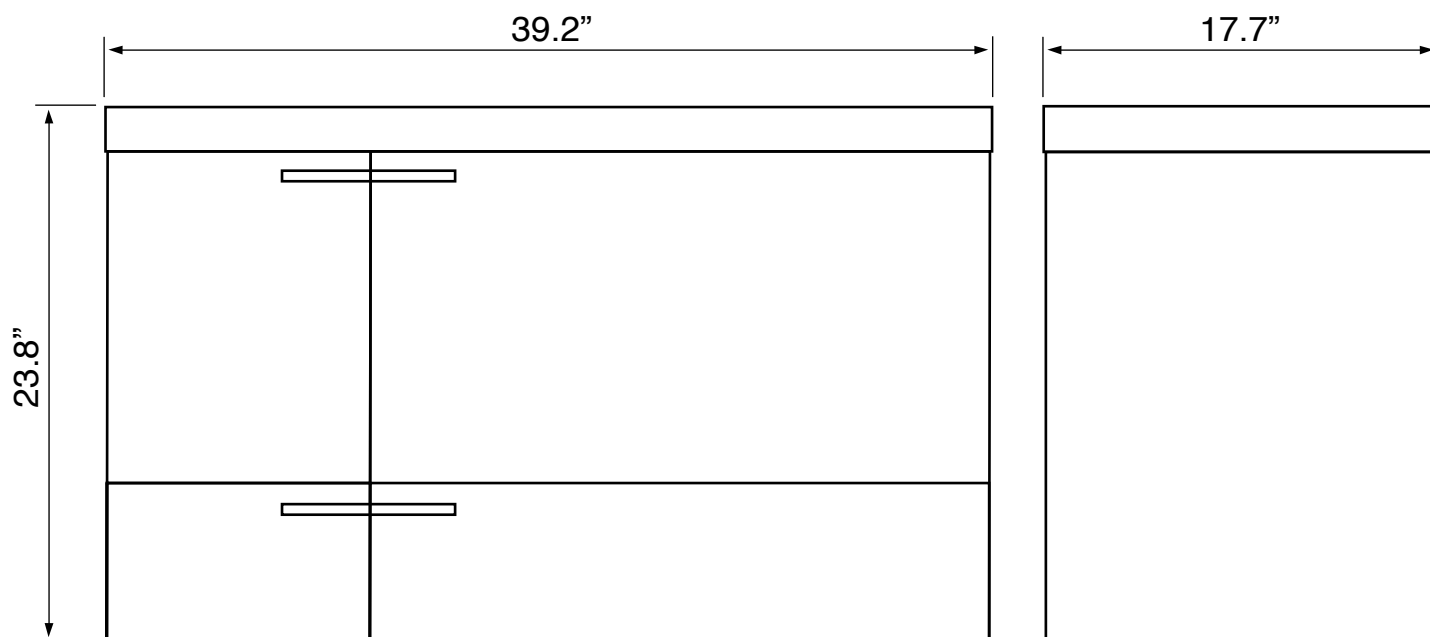

Features

- Modern design.
- Sink with overflow.
- Waterproof vanity panels.
- 2 doors.
- 1 soft-closing drawer.
- Ships fully assembled.
- Made in Italy.

Material

- White ceramic integrated sink.
- Engineered wood vanity base.
- Polished chrome brass handles.

Installation

- Wall mounted/floating installation.

Configurations

- Single hole.
- Three hole (special order).
- No hole (special order).

Nameek's One-Year Limited Warranty

See website for warranty information details.

Vanity Cabinet Color/Finish Details

Color	Description
	Glossy White

Technical Information

Bowl type:	Single
Installation:	Wall mounted
Bowl dimensions:	Depth: 3.5" Length: 19.69" Width: 11.02"
Drain hole:	1.90"
Faucet hole:	1.38"
Hole configurations:	0, 1, 3
Weight:	150 lbs